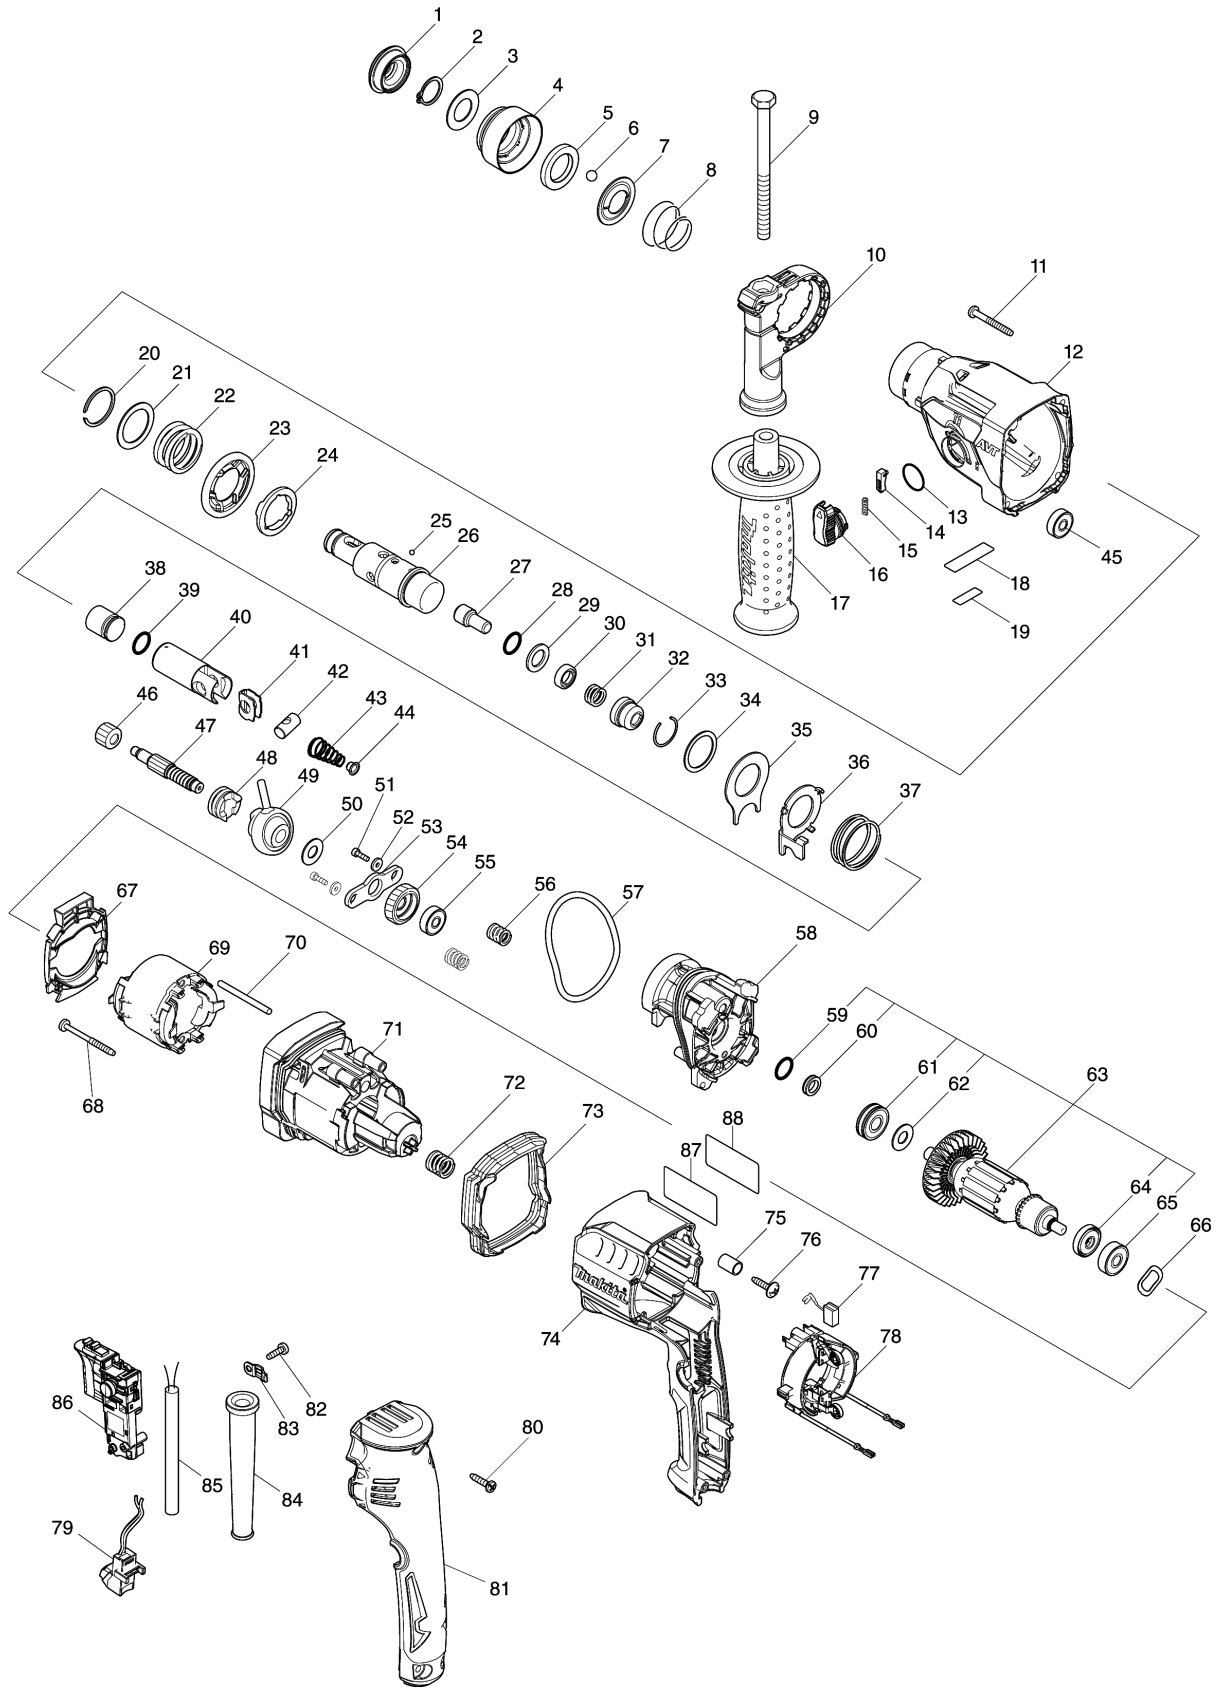

Model No.HR1841F 18MM ROTARY HAMMER

Model No.HR1841F 18MM ROTARY HAMMER

មុខ ទំនិញ	លេខផ្នែក	ព័ណ៌នា	I/C	Qty	New/Old	Sales	Purch.	Note
001	286037-3	CAP 34		1				
002	961057-5	RETAINING RING S-17		1				
003	253377-4	FLAT WASHER 17		1				
004	457214-6	CHUCK COVER		1				
005	257416-2	RING 21		1				
006	216022-2	STEEL BALL 7.0		2				
007	346177-0	GUIDE WASHER		1				
008	232347-6	CONICAL COMP. SPRING 21-29		1				
009	921923-8	HEX. BOLT M8X120		1				
010	417911-6	GRIP BASE		1				
011	266053-1	TAPPING SCREW 4X35		4				
012	144271-0	GEAR HOUSING COMPLETE		1				
C10	213636-8	OIL SEAL 25		1				
C20	211375-4	BALL BEARING 6805LLB		1				
013	213278-8	O RING 17		1				
014	161568-2	LOCK BUTTON COMPLETE		1				
015	232344-2	COMPRESSION SPRING 3		1				
016	161569-0	CHANGE LEVER COMPLETE		1				
017	158057-6	GRIP 36 COMPLETE		1				
C10	931402-8	HEX. NUT M8		1				
018	457356-6	PLATE		1				
019	853K20-7	HR1841F SERIAL NO. LABEL		1				
020	961135-1	RETAINING(EXT) WR-25		1	*			
020-1	347555-7	SPIRAL RETAINING RING 25	O	1				
021	267304-5	FLAT WASHER 25		1				
022	232360-4	COMPRESSION SPRING 25		1				
023	221494-8	SPUR GEAR 44		1				
024	327039-1	DRIVING FLANGE		1				
025	216019-1	STEEL BALL 3		3				
026	326886-7	TOOL HOLDER		1				
027	326887-5	IMPACT BOLT		1				
028	213117-2	O RING 11		1				
029	253380-5	FLAT WASHER 13		1				
030	326888-3	RING 10		1				
031	232357-3	COMPRESSION SPRING 10A		1				
032	327038-3	CUP SLEEVE		1				
033	233942-5	RING SPRING 22		1				
034	267175-0	FLAT WASHER 24		1				
035	345681-6	JOINT PLATE		1				
036	347128-6	CHANGE PLATE		1				
037	233458-0	COMPRESSION SPRING 32		1				