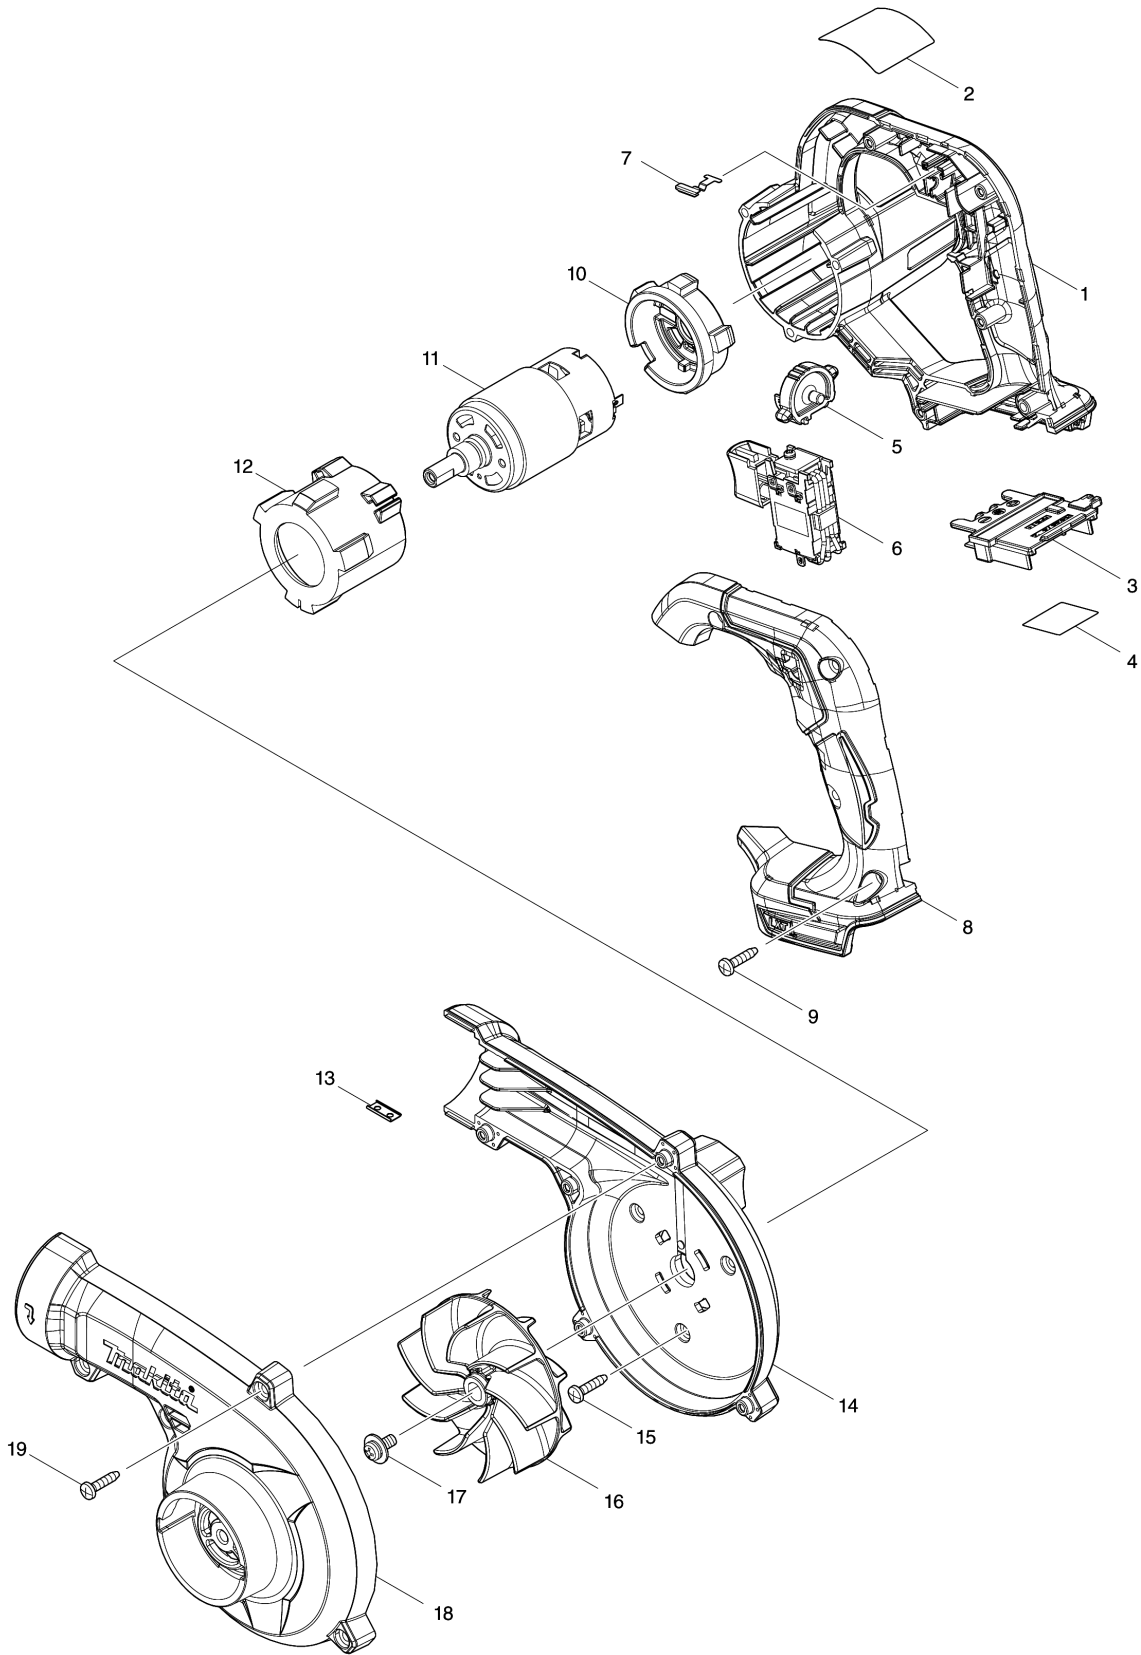

Model No.DUB186 CORDLESS BLOWER

Model No.DUB186 CORDLESS BLOWER

មុខ ទំនិញ	លេខផ្នែក	ព័ណ៌នា	I/C	Qty	New/Old	Sales	Purch.	Note
001	183P63-8	MOTOR HOUSING SET		1				
D10		INC. 8						
002	856X46-6	DUB186 NAME PLATE		1				
003	643874-2	ដូមីណូ		1				
004	856X53-9	DUB186 SERIAL NO. LABEL		1				
005	412573-5	DIAL		1				
006	632P92-3	SWITCH UNIT		1	*			
006-1	632R68-2	SWITCH UNIT	<	1				
007	232620-4	LEAF SPRING		1				
008	183P63-8	MOTOR HOUSING SET		1				
D10		INC. 1						
009	266326-2	វិស 4X18		5				
010	422589-2	MOTOR RUBBER RING B		1				
011	629484-9	DC MOTOR		1				
012	422588-4	MOTOR RUBBER RING A		1				
013	345998-7	ឈុតបន្ទុះ		1				
014	140U56-8	FAN HOUSING COMPLETE		1				
C10	8012T7-9	CAUTION LABEL		1				
015	266326-2	វិស 4X18		3				
016	240210-9	FAN 85		1				
017	265B25-5	PAN HEAD SCREW M5X12 WITH WG		1				
018	412572-7	FAN COVER		1				
019	266326-2	វិស 4X18		5				
A02	191G09-6	GARDEN NOZZLE ASSEMBLY SET		1				
C10	412574-3	JOINT		1				
A03B	450128-8	គម្របថ្នូរ		1				
A04B	***DC18RC	DC18RC FAST CHARGER		1				
D10		COMPO-PARTS						
A05B	197280-8	ឈុតថ្នូរ BL1850B		1				

Please order the parts with part number.

Print Date 2/9/2022