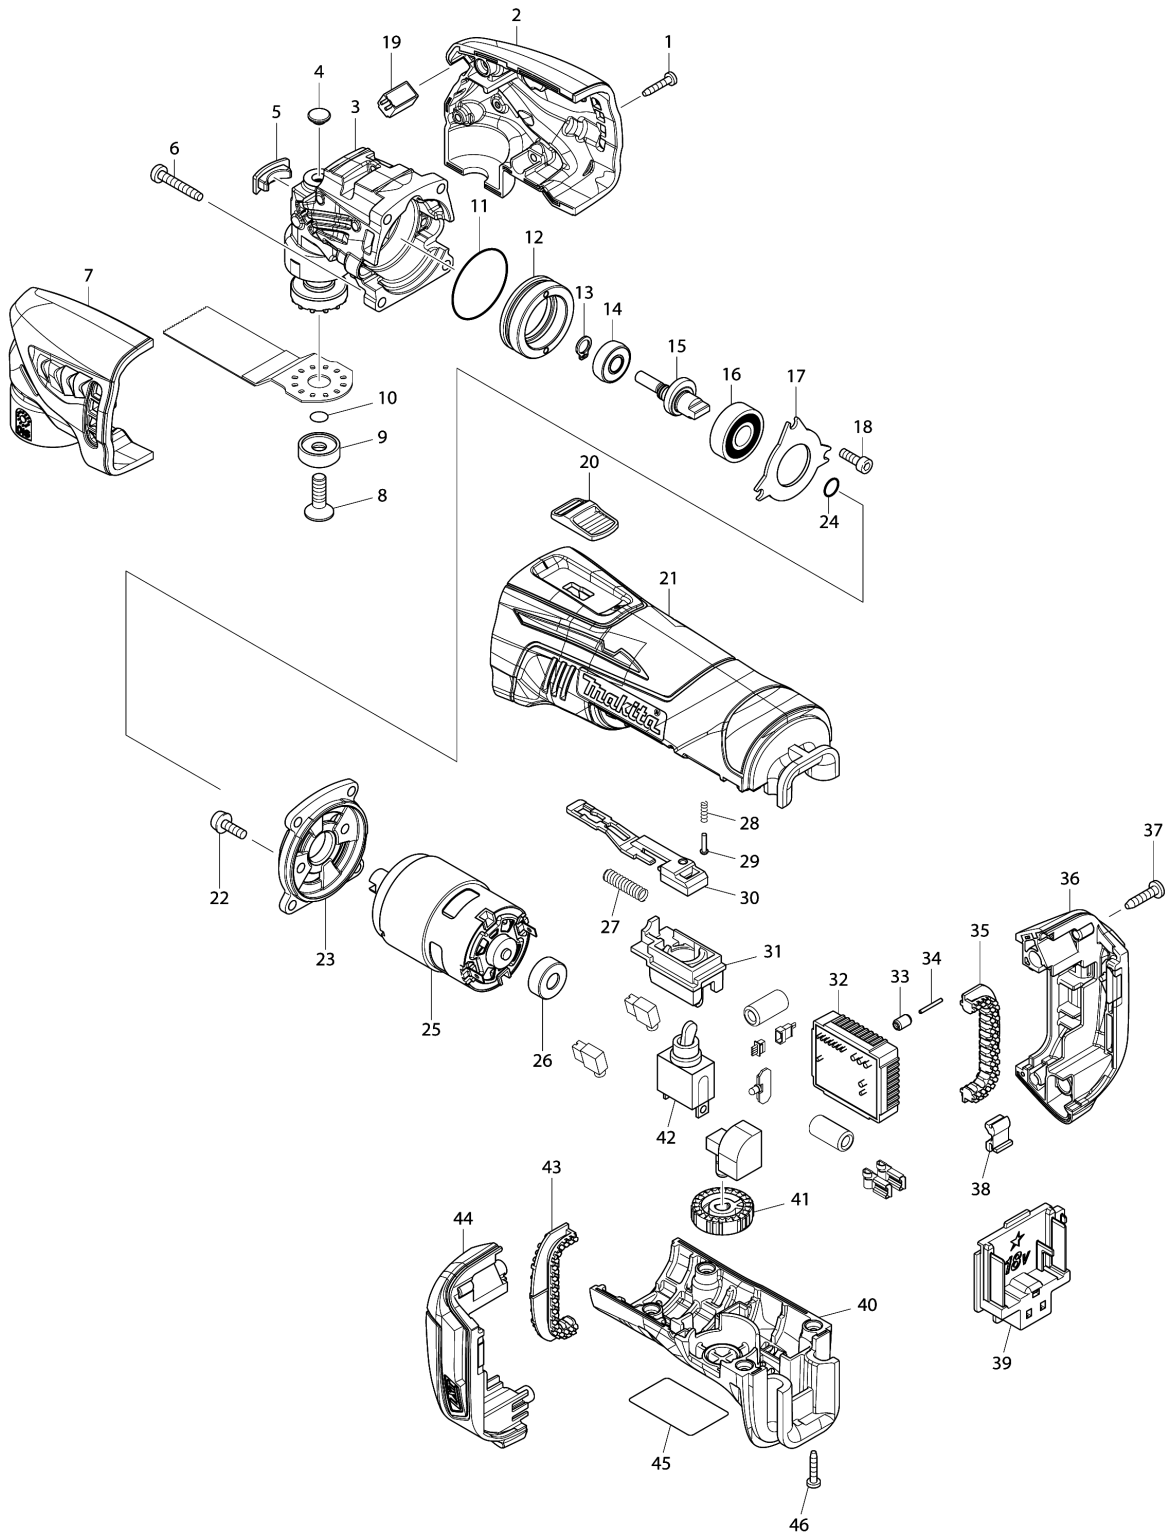

Model No.DTM50 CORDLESS MULTI TOOL