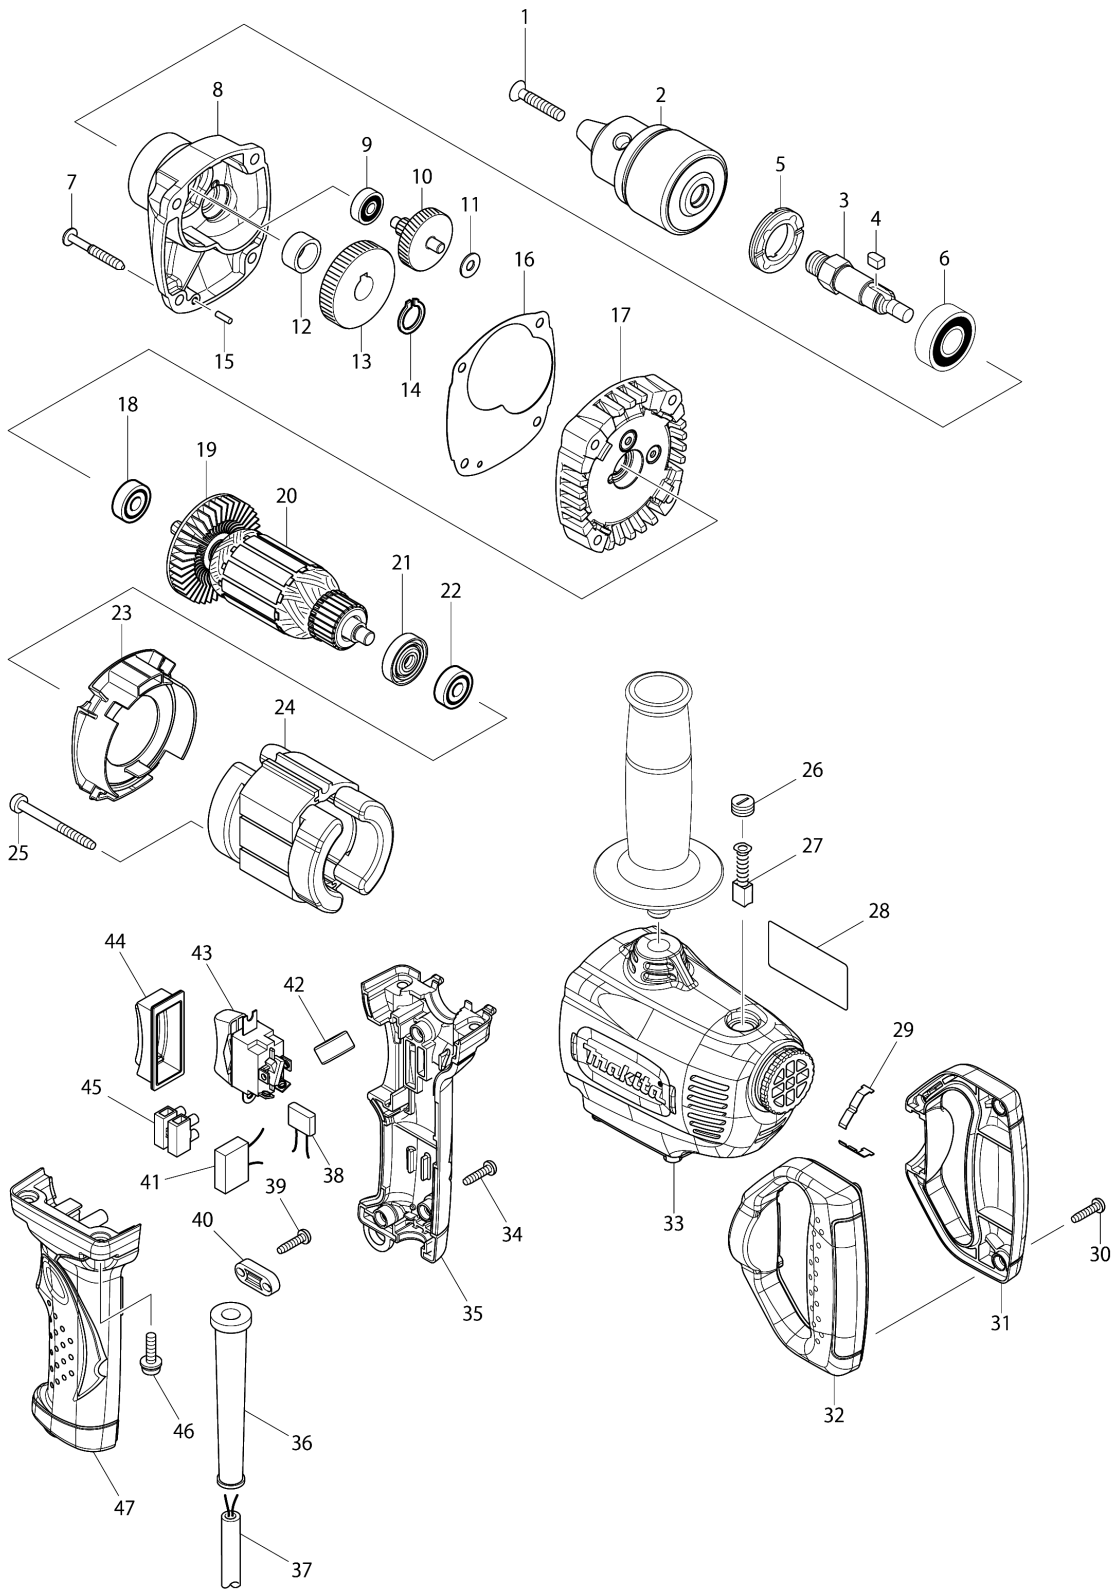

Model No.DS5000 16MM DRILL

Model No.DS5000 16MM DRILL

មុខ ទំនិញ	លេខផ្នែក	ព័ណ៌នា	I/C	Qty	New/Old	Sales	Purch.	Note
001	251425-3	- FLAT HEAD SCREW M6X22		1				
002	763066-8	DRILL CHUCK S16		1				
003	325494-1	SPINDLE		1				
004	254211-1	KEY 5		1				
005	285807-7	BEARING RETAINER 22-36		1				
006	211206-7	BALL BEARING 6202LLB		1				
007	266211-9	TAPPING SCREW 5X40		4				
008	140620-9	GEAR HOUSING COMPLETE		1				
009	211016-2	BALL BEARING 626LLB		1				
010	226028-2	GEAR COMPLETE 7-41		1				
011	261008-1	FIBER WASHER 6		1				
012	257018-4	RING 15		1				
013	221261-1	SPUR GEAR 47		1				
014	961054-1	RETAINING RING S-14		1				
015	256180-2	PIN 3		1				
016	452066-0	GASKET		1				
017	140619-4	GEAR HOUSING COVER COMPLETE		1				
018	211031-6	BALL BEARING 608LLB		1				
019	241850-6	FAN 60		1				
020	513808-8	ARMATURE ASS'Y 220V		1				
D10		INC. 18,19,21,22						
021	681659-8	INSULATION WASHER		1				
022	211031-6	BALL BEARING 608LLB		1				
023	452063-6	BAFFLE PLATE		1				
024	525833-7	FIELD ASS'Y 220V		1				
C10	654100-4	RING TERMINAL		2				
C20	654501-6	CONNECTOR P-1.25		2				
025	266095-5	TAPPING SCREW 5X55		2				
026	643550-8	BRUSH HOLDER CAP 5-8		2				
027	B-80391	CARBON BRUSH SET CB- 411A		1				
028	868458-7	DS5000 NAME PLATE		1				
029	232260-8	LEAF SPRING		2				
030	265995-6	TAPPING SCREW 4X18		4				
031	188921-7	HANDLE SET		1				
D10		INC. 32						
032	188921-7	HANDLE SET		1				
D10		INC. 31						
033	140621-7	MOTOR HOUSING COMPLETE		1				
C10	643455-2	BRUSH HOLDER 6X9		2				
034	265995-6	TAPPING SCREW 4X18		3				