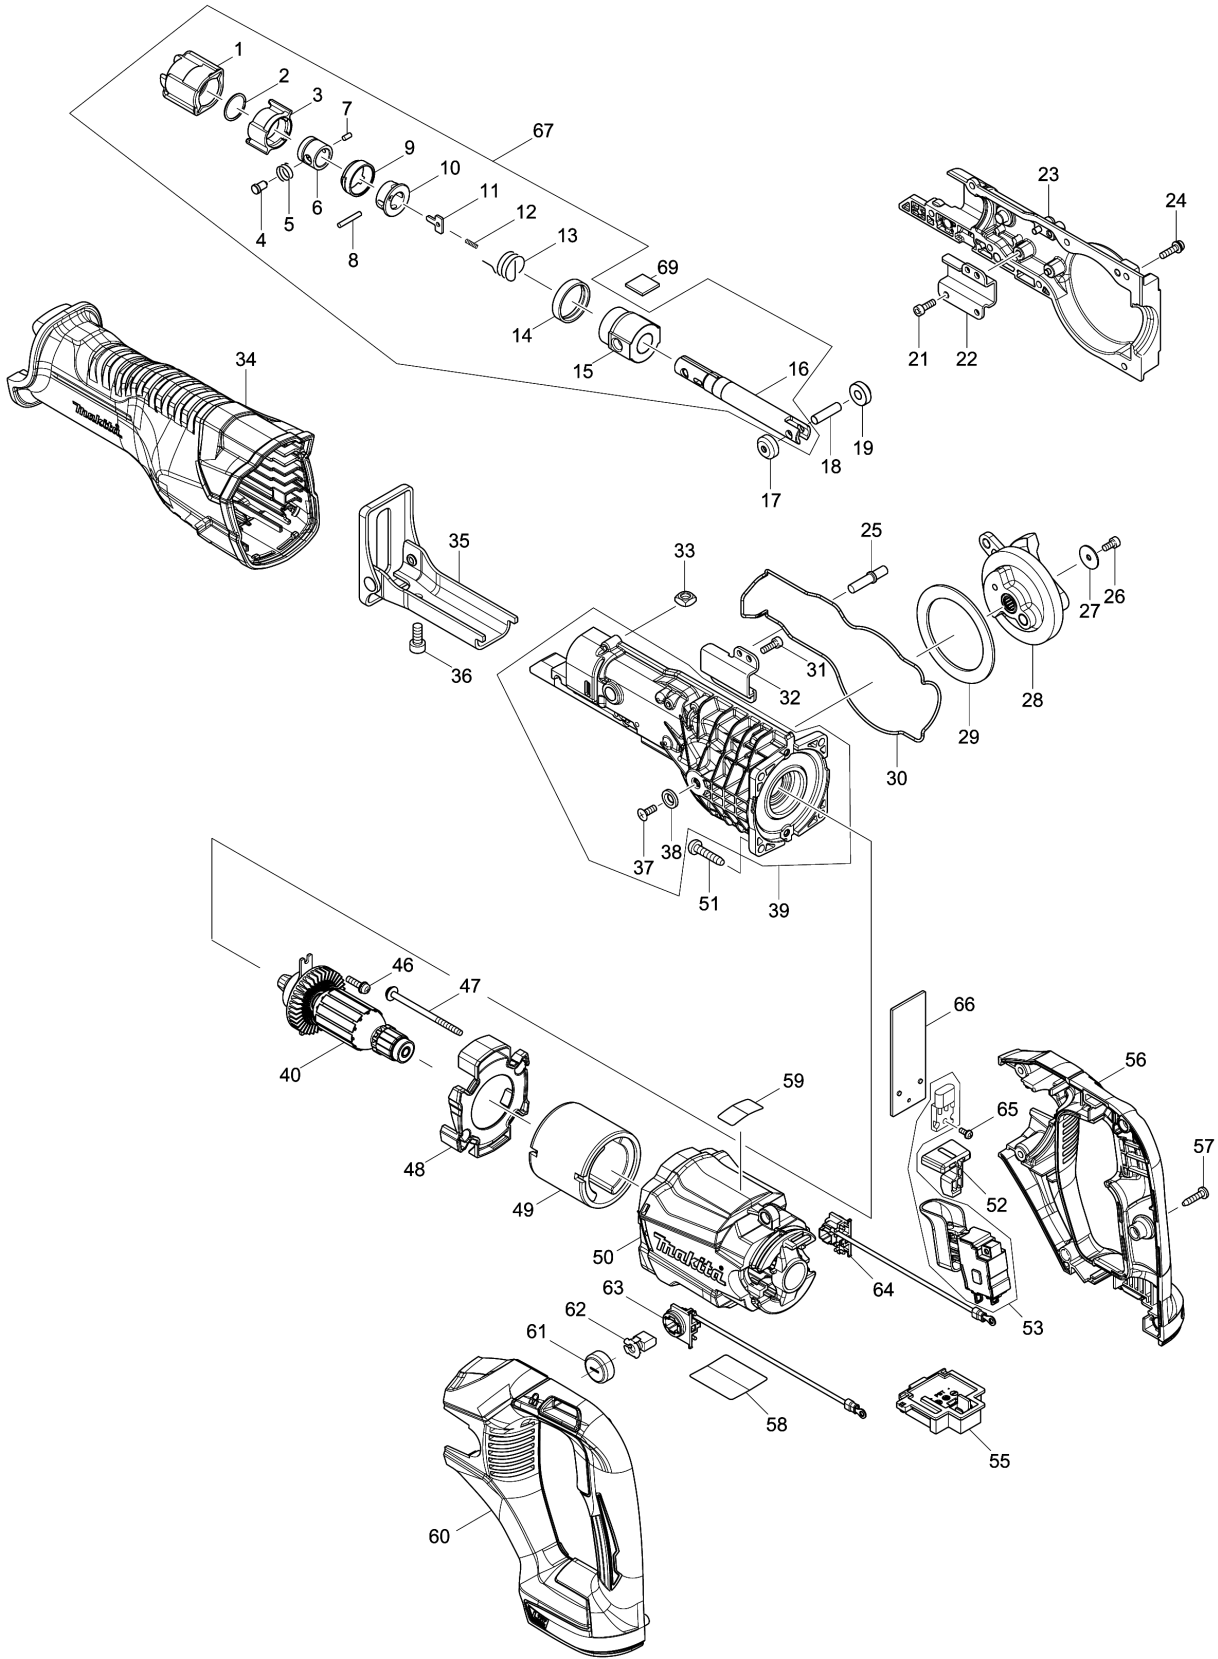

Model No.DJR186 CORDLESS RECIPRO SAW