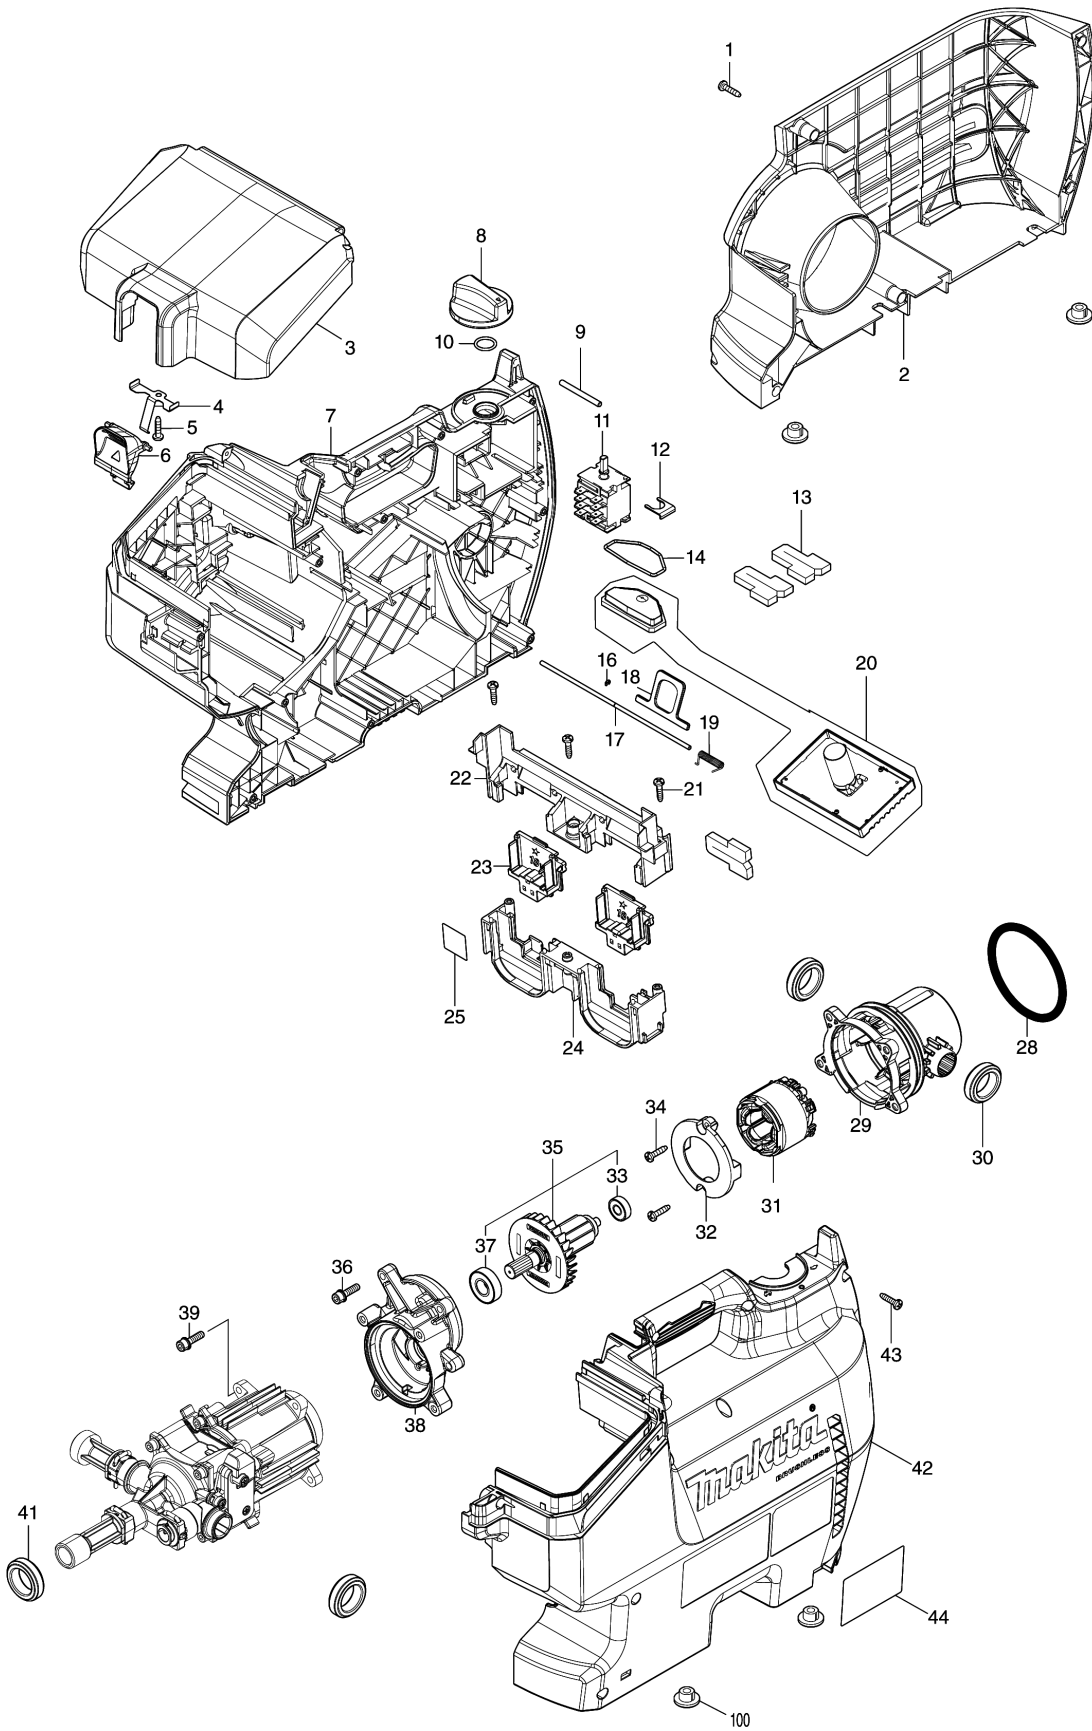

Model No.DHW080 CORDLESS HIGH PRESSURE WASHER