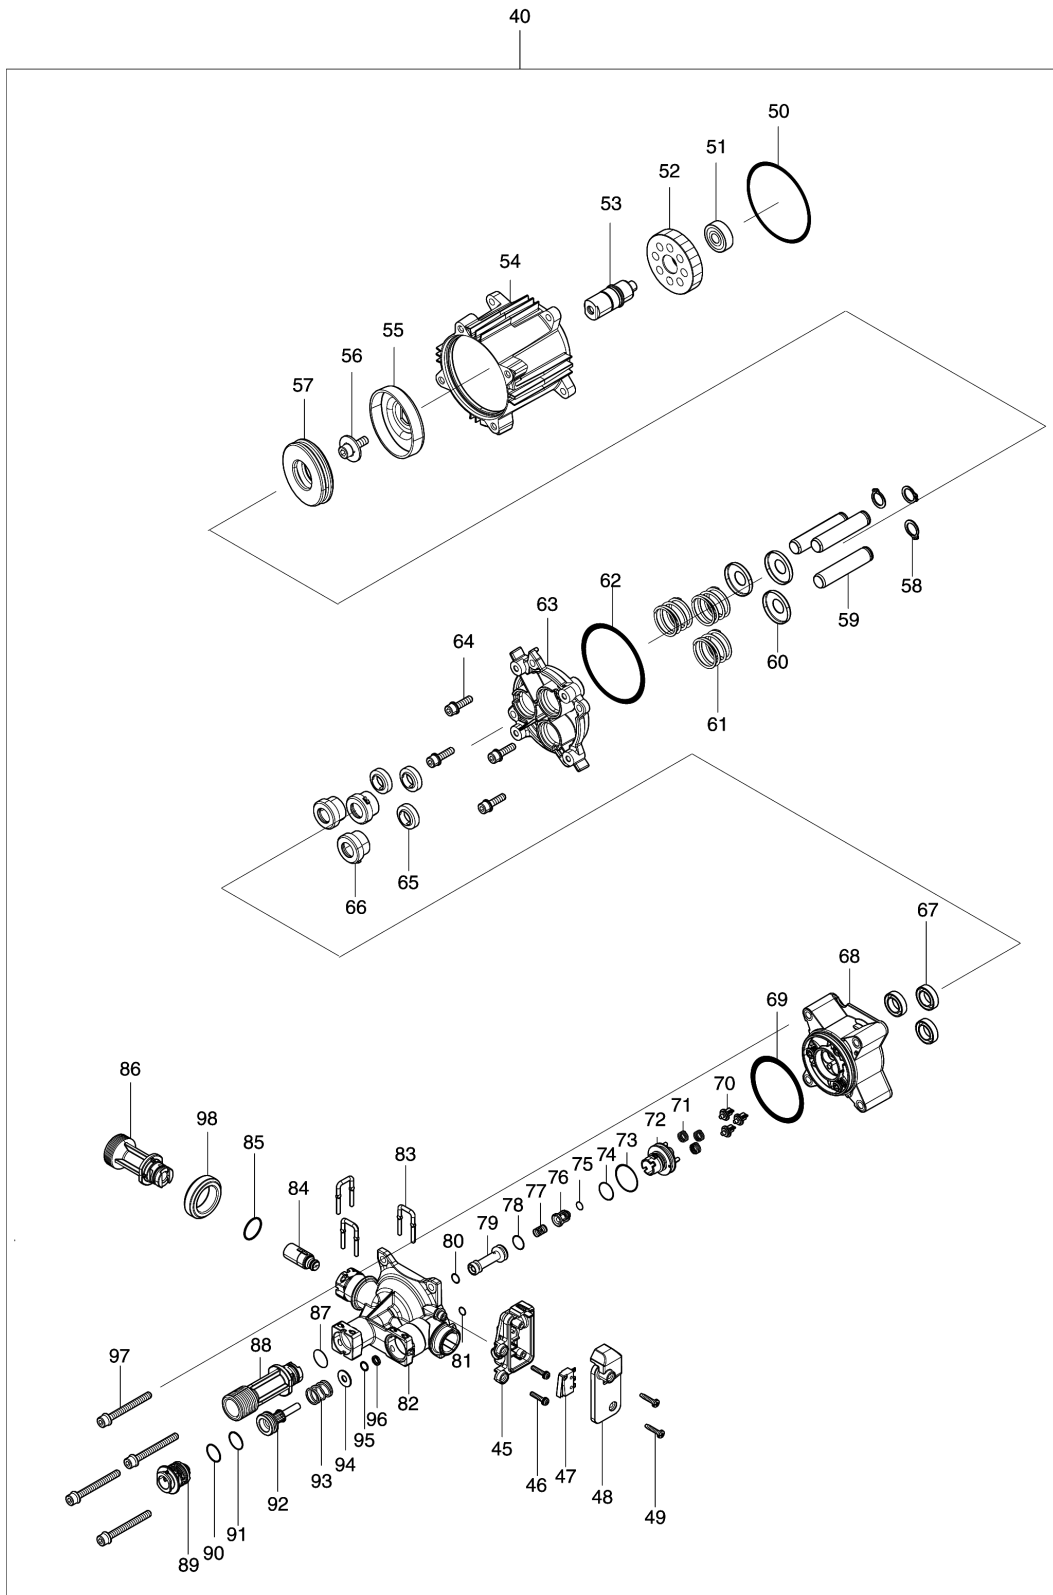

Model No.DHW080 CORDLESS HIGH PRESSURE WASHER