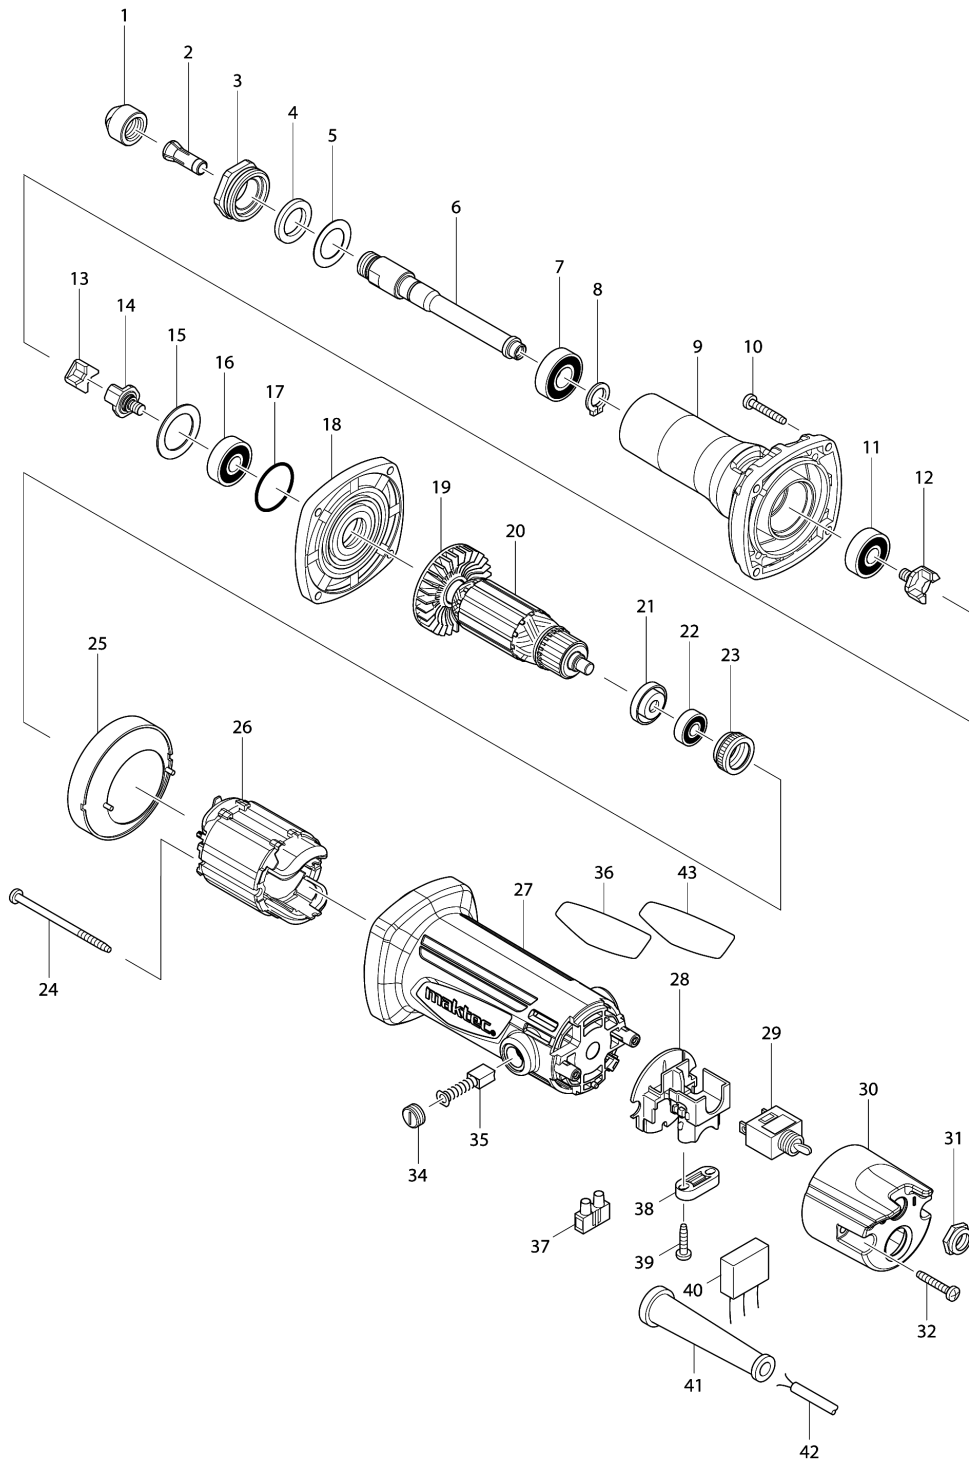

Model No.MT912 DIE GRINDER

Model No.MT912 DIE GRINDER

មុខ ទំនិញ	លេខផ្នែក	ព័ណ៌នា	I/C	Qty	New/Old	Sales	Purch.	Note
001	763664-8	COLLET NUT 6		1				
002	763665-6	COLLET CONE 6.0		1				
003	317999-5	BEARING RETAINER		1				
004	443124-3	FELT RING 17		1				
005	267329-9	FLAT WASHER 18		1				
006	324638-0	SPINDLE		1				
007	210107-6	BALL BEARING 6001ZZ		1	*			
007-1	210205-6	BALL BEARING 6001ZZ	O	1				
008	961052-5	RETAINING RING S-12		1				
009	318000-9	BARREL		1				
010	266374-1	TAPPING SCREW 4X25		4				
011	210063-0	BALL BEARING 629ZZ		1				
012	324639-8	COUPLING		1				
013	421942-9	SPACER		1				
014	324639-8	COUPLING		1				
015	267126-3	FLAT WASHER 22		1				
016	210063-0	BALL BEARING 629ZZ		1				
017	213445-5	O-RING 26		1				
018	317798-5	GEAR HOUSING COVER		1				
019	240076-7	FAN 56		1				
020	510213-0	ARMATURE ASS'Y 220V		1				
D10		INC. 19,21,22						
021	681672-6	INSULATION WASHER		1				
022	210062-2	BALL BEARING 607ZZ		1				
023	421868-5	LABYRINTH RUBBER RING 19		1	*			
023-1	422768-2	LABYLINTH RUBBER LING19	<	1				
024	266325-4	TAPPING SCREW 4X70		2				
025	418664-0	BAFFLE PLATE		1				
026	595093-5	FIELD ASS'Y 220V		1				
C10	654221-2	RING TERMINAL		2	*			
C11	654450-7	RING TERMINAL	O	2				
C20	654501-6	CONNECTOR P-1.25		2	*			
C21	654485-8	PARALLEL SPLICE	>	2				
027	141712-7	MOTOR HOUSING COMPLETE		1				
C10	643858-0	BRUSH HOLDER 6X9		2	*			
C11	643509-5	BRUSH HOLDER 6X9	O	2	*			
C12	643858-0	BRUSH HOLDER 6X9	<	2				
028	419227-5	SUPPORT		1				
029	651424-9	SWITCH STL106AT		1				
030	453945-5	REAR COVER		1				
031	652113-9	HEX. NUT M12-16		1				
032	266374-1	TAPPING SCREW 4X25		2				
034	643987-9	BRUSH HOLDER CAP 5-8		2				
035	B-80391	CARBON BRUSH SET CB-411A		1				
036	897815-2	MT912 NAME PLATE		1