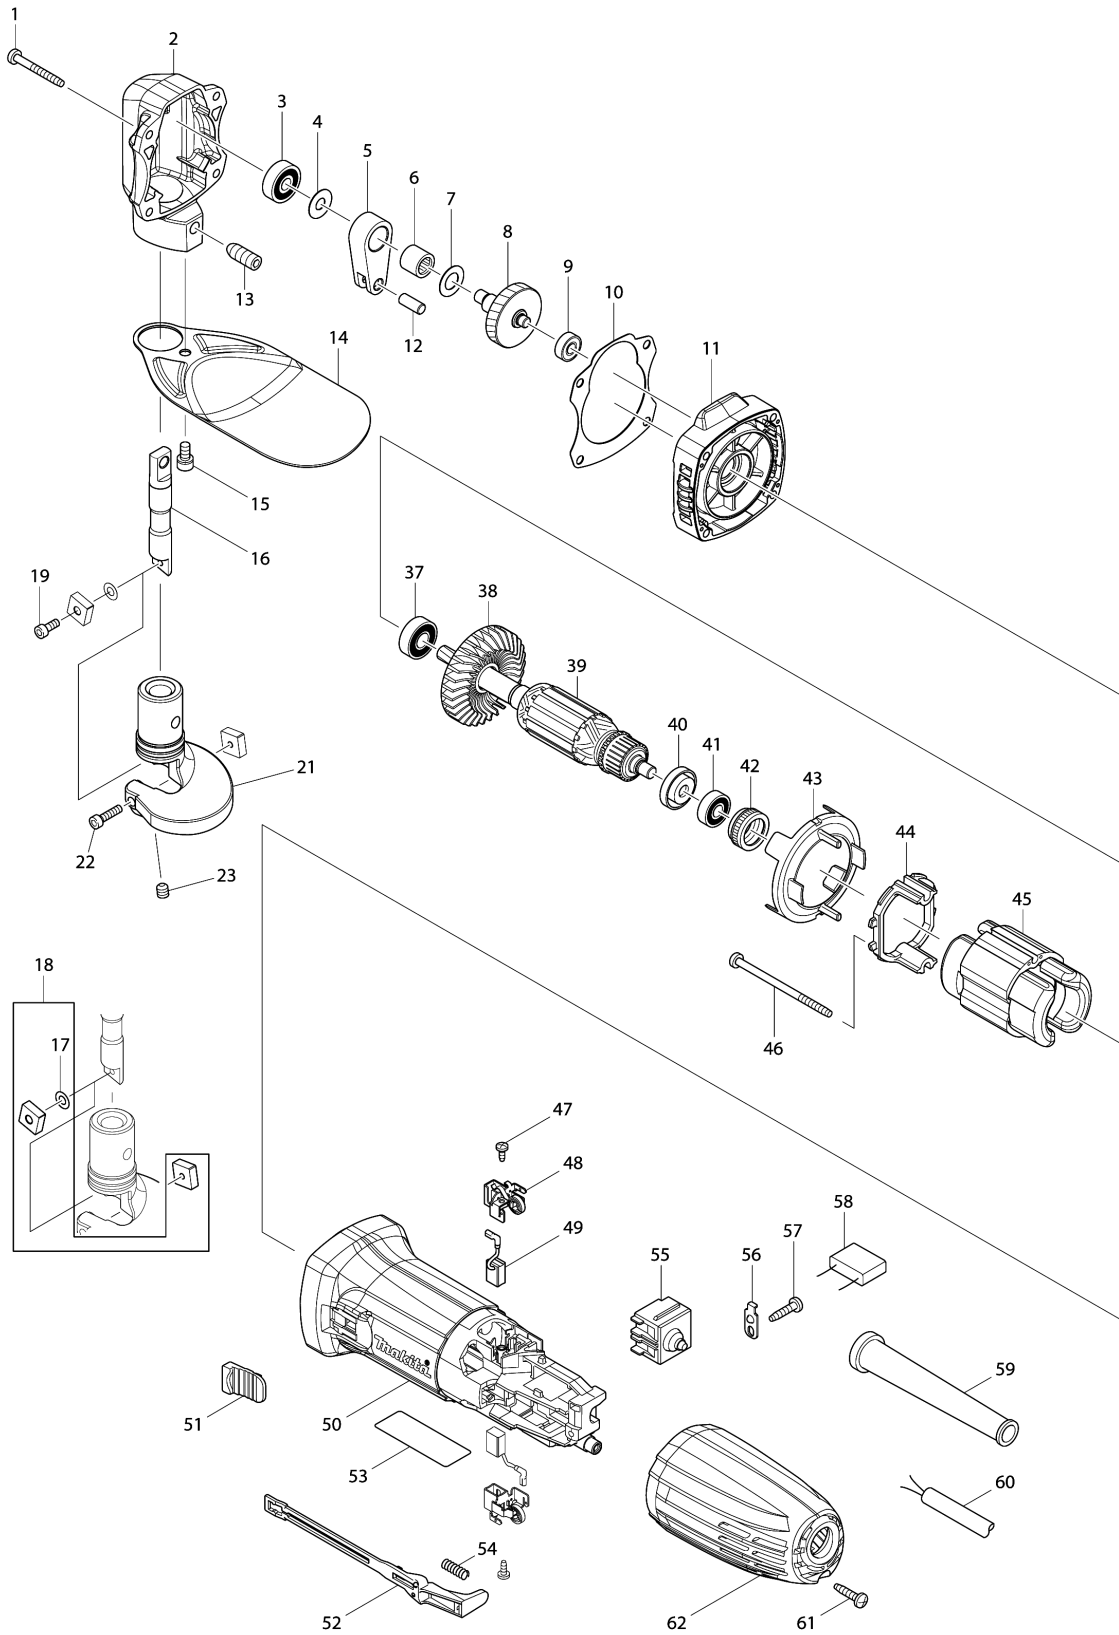

Model No.JS1602 SHEAR 1.6MM