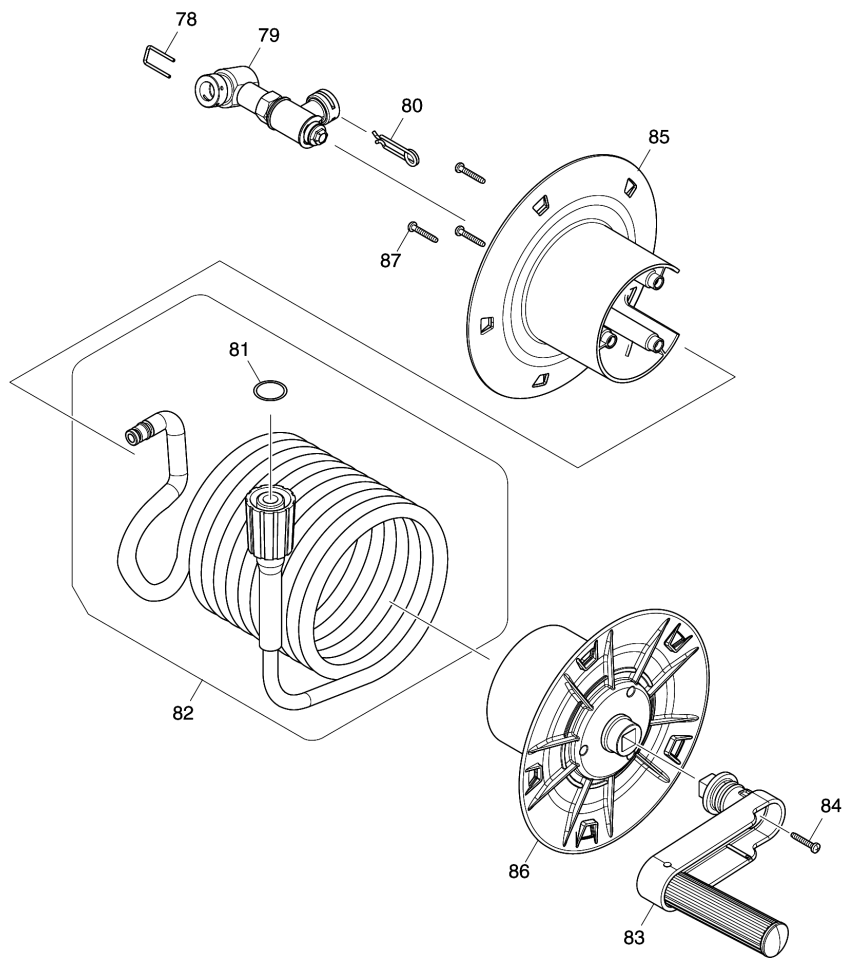

Model No.HW1300 HIGH PRESSURE WASHER