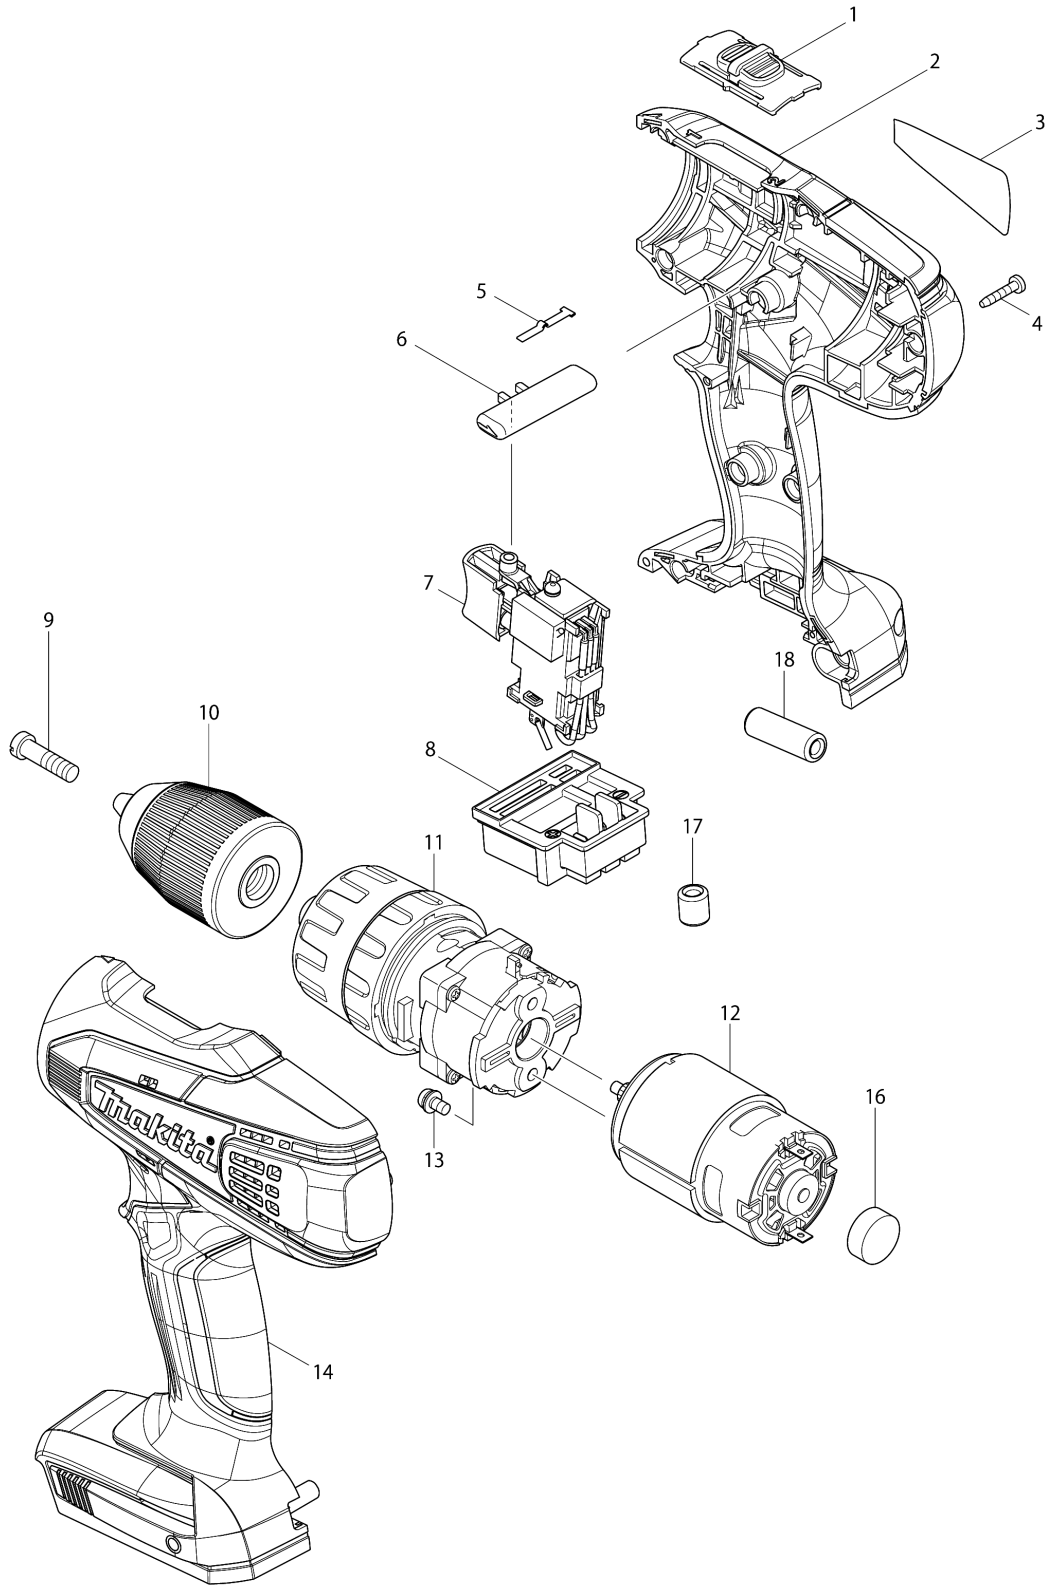

Model No.HP457D CORDLESS HAMMER DRIVER DRILL

Model No.HP457D CORDLESS HAMMER DRIVER DRILL

មុខ ទំនិញ	លេខផ្នែក	ព័ណ៌នា	I/C	Qty	New/Old	Sales	Purch.	Note
001	125310-5	SPEED CHANGE LEVER ASS'Y		1				
C10	231433-0	COMPRESSION SPRING 4		2				
002	187026-0	HOUSING SET		1				
D10		INC. 14						
003	869392-4	HP457D NAME PLATE		1				
004	266429-2	TAPPING SCREW 3X16		9				
005	232182-2	LEAF SPRING		1				
006	452399-3	F/R CHANGE LEVER		1				
007	638887-6	SWITCH UNIT		1				
C10	654086-2	RECEPTACLE		2				
C20	654199-9	RECEPTACLE		2				
008	643862-9	TERMINAL		1				
009	251468-5	- FLAT HEAD SCREW M6X22		1				
010A	766004-9	KEYLESS DRILL CHUCK 13		1	*			
010-1A	766004-9	KEYLESS DRILL CHUCK 13	O	1				
010-1C	766004-9	KEYLESS DRILL CHUCK 13		1				
010-1D	766004-9	KEYLESS DRILL CHUCK 13		1				
011A	125485-0	GEAR ASS'Y		1	*			
011-1A	125485-0	GEAR ASS'Y	O	1				
011-1C	125485-0	GEAR ASS'Y		1				
011-1D	125485-0	GEAR ASS'Y		1				
012A	629834-8	DC MOTOR		1	*			
012-1A	629937-8	DC MOTOR	O	1				
012-1C	629937-8	DC MOTOR		1				
012-1D	629937-8	DC MOTOR		1				
013	911108-4	PAN HEAD SCREW M4X8		2				
014	187026-0	HOUSING SET		1				
D10		INC. 2						
016	421940-3	CAP		1				
A01A	784636-0	+- BIT 2-65		1				
A01C	784636-0	+- BIT 2-65		1				
A01D	D-52308	74PCS. BIT SET, MM, TYPE NZ		1	*			
A02A	***DC18WA	DC18WA BATTERY CHARGER		1				
A02D	***DC18WA	DC18WA BATTERY CHARGER		1				
A03A	195454-5	BATTERY BL1811G SET		2	*			
A03D	198186-3	BATTERY BL1815G SET		2				
A03-1A	196367-3	BATTERY BL1813G SET	O	2	*			
A03-2A	196367-3	BATTERY BL1813G SET	O	2	*			
A03-3A	198186-3	BATTERY BL1815G SET	<	2				
A04A	452652-7	BATTERY COVER		1				
A04D	452652-7	BATTERY COVER		1				