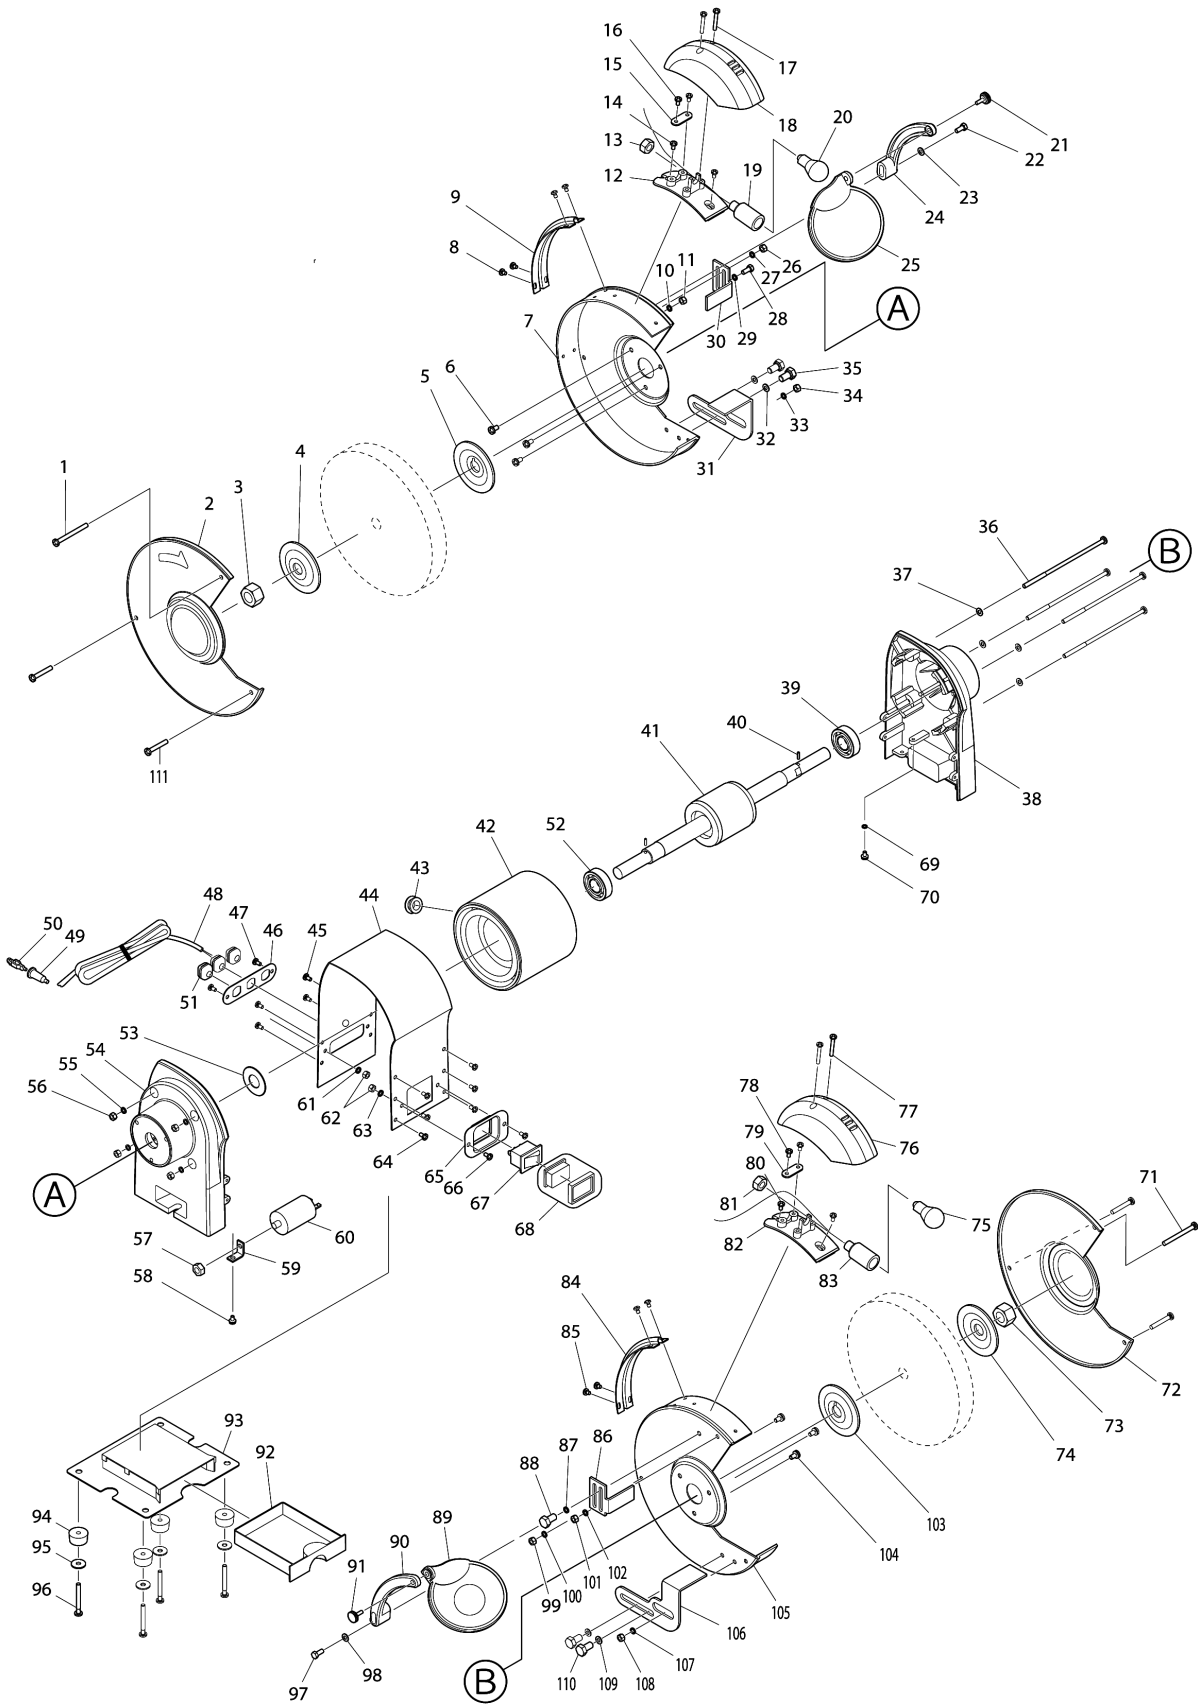

Model No.GB602 BENCH GRINDER 150MM