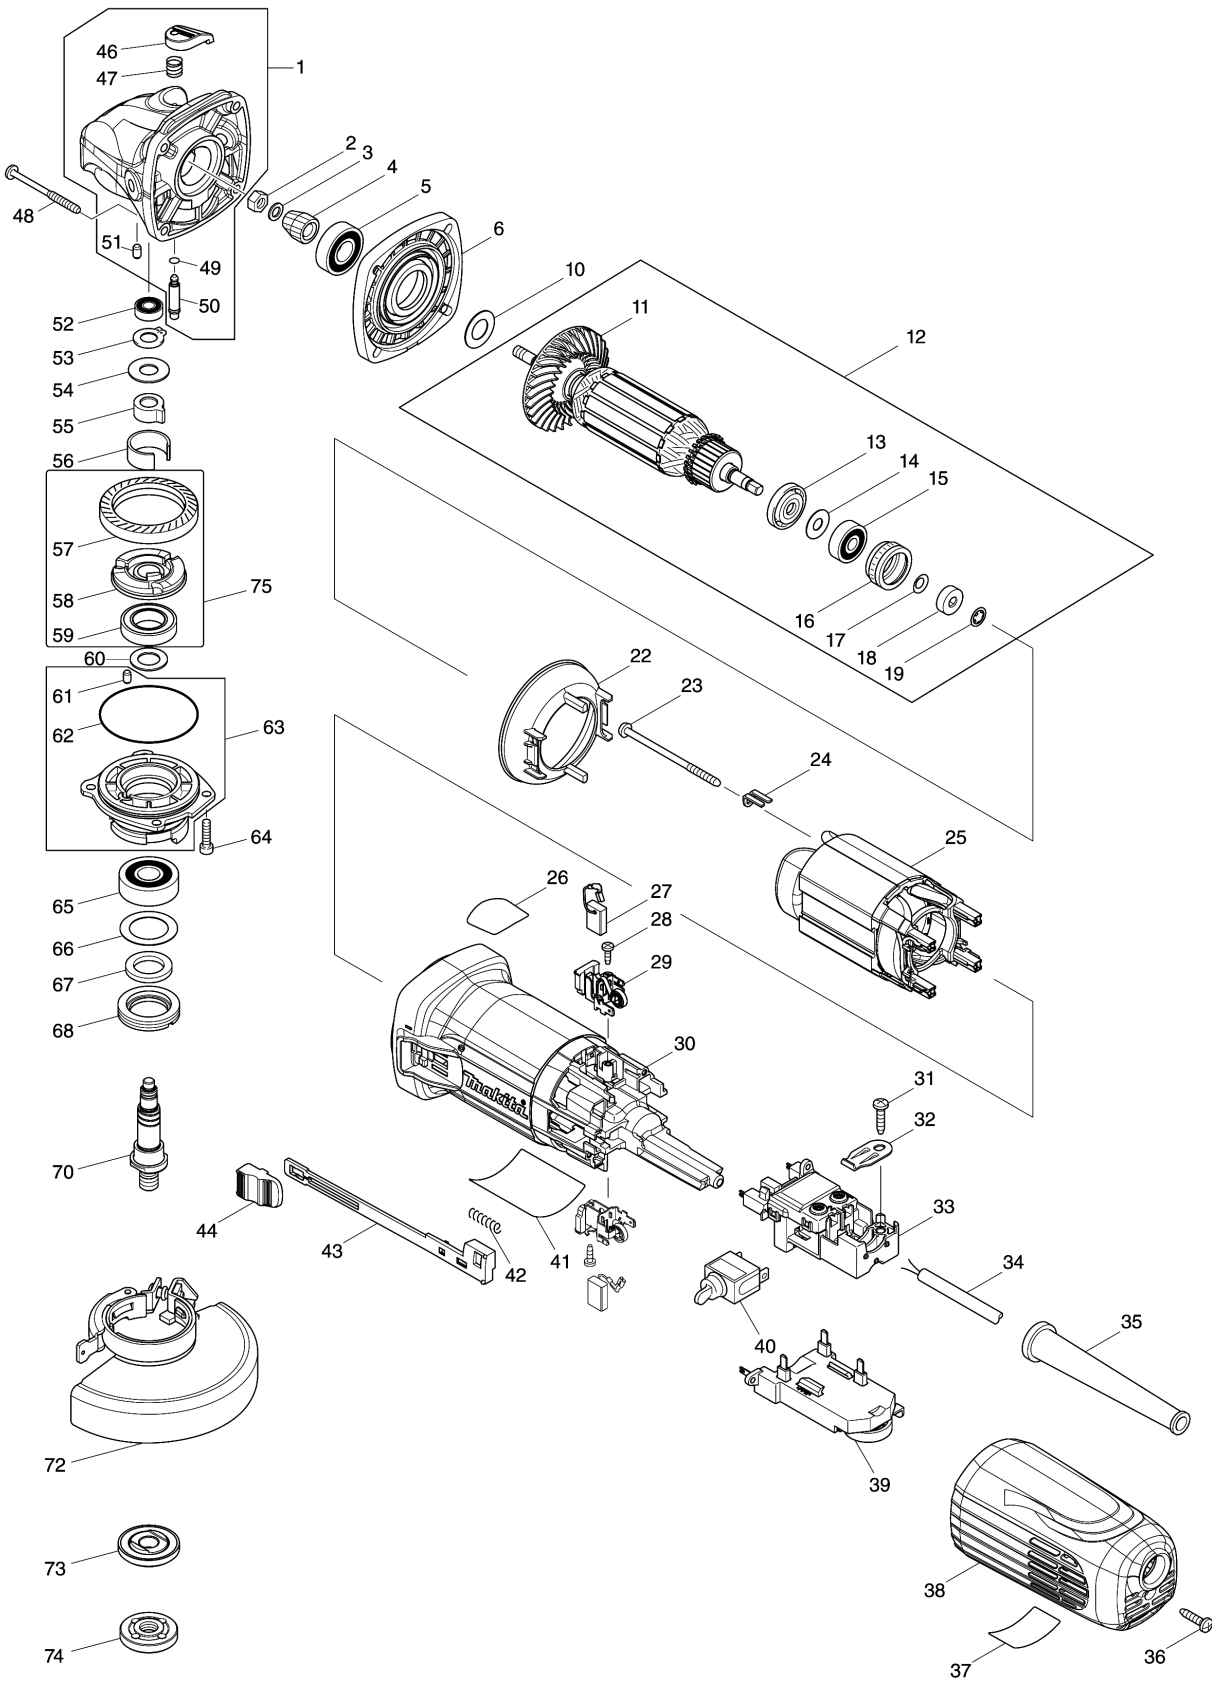

Model No.GA4040C 100MM ANGLE GRINDER