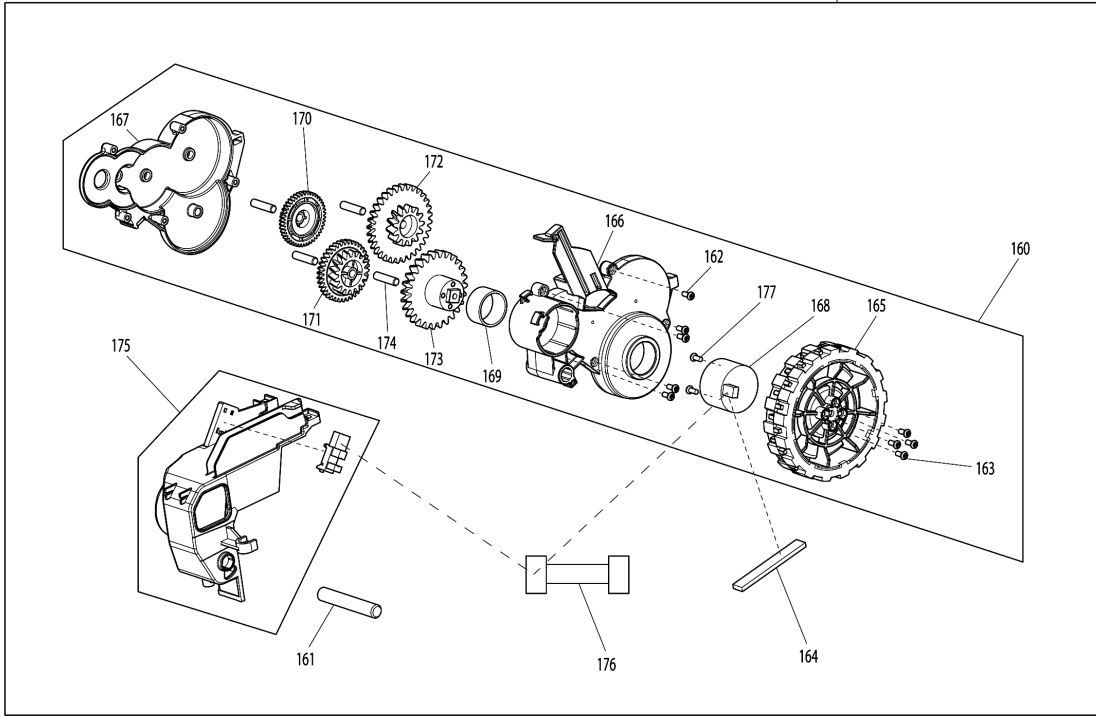

Model No.DRC200 ROBOTIC CLEANER

R

47