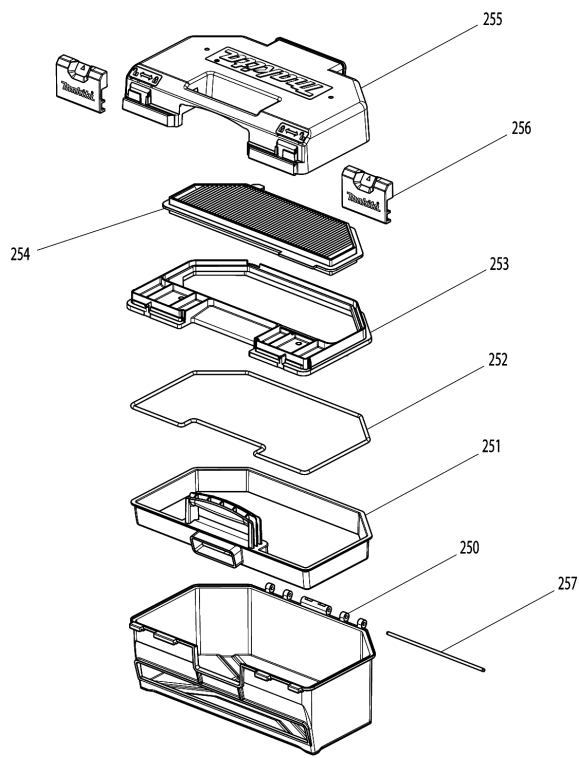

Model No.DRC200 ROBOTIC CLEANER