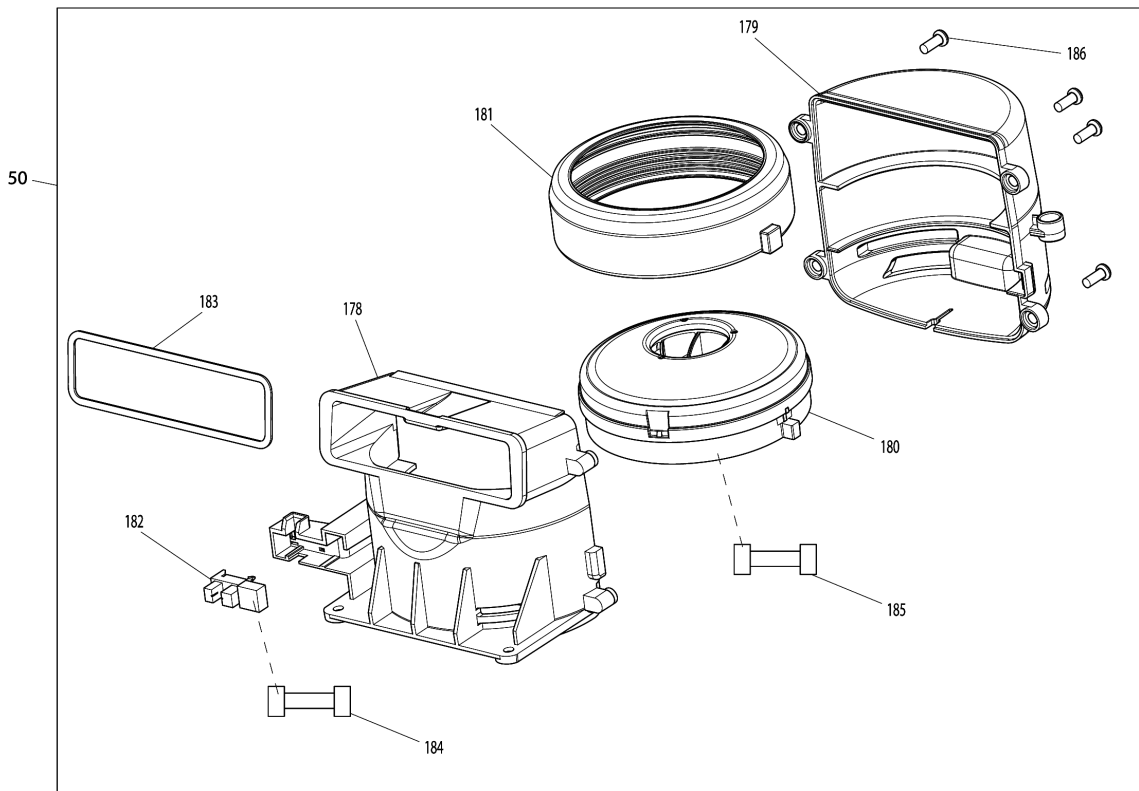

Model No.DRC200 ROBOTIC CLEANER