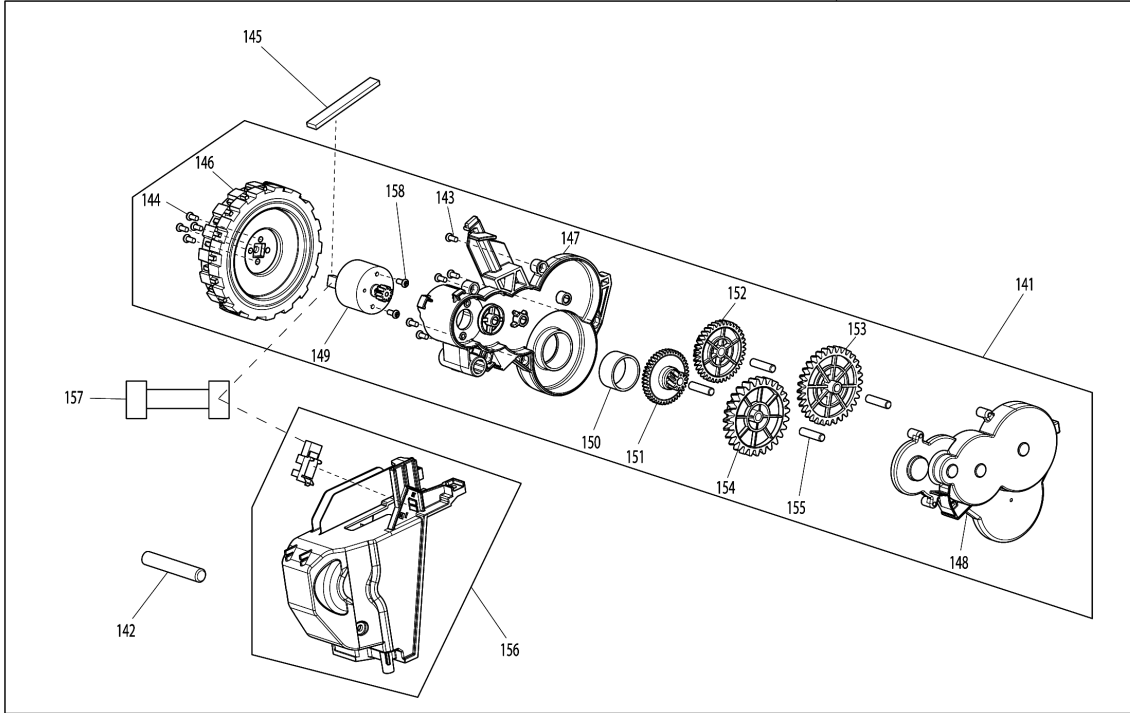

Model No.DRC200 ROBOTIC CLEANER

R

47

L

46