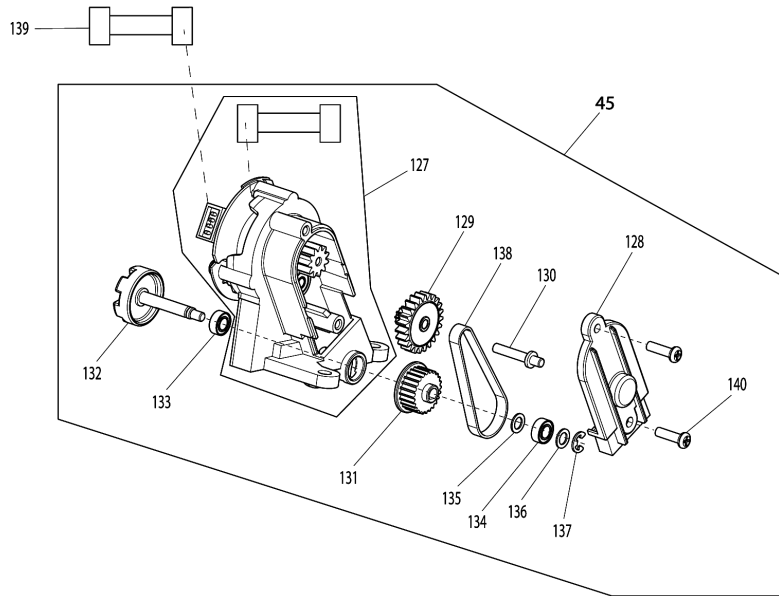

Model No.DRC200 ROBOTIC CLEANER