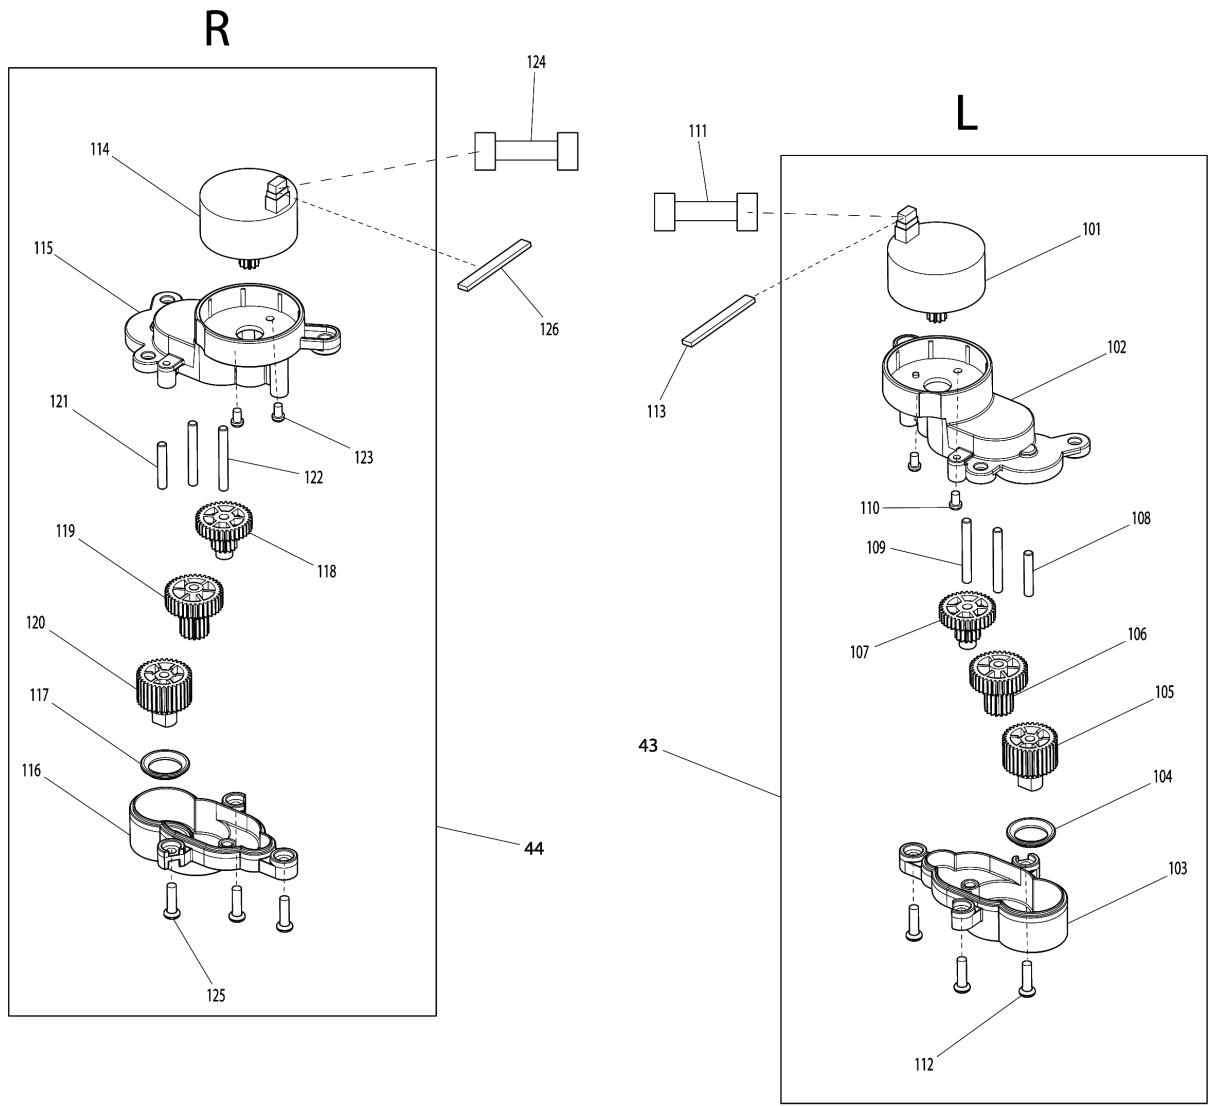

Model No.DRC200 ROBOTIC CLEANER