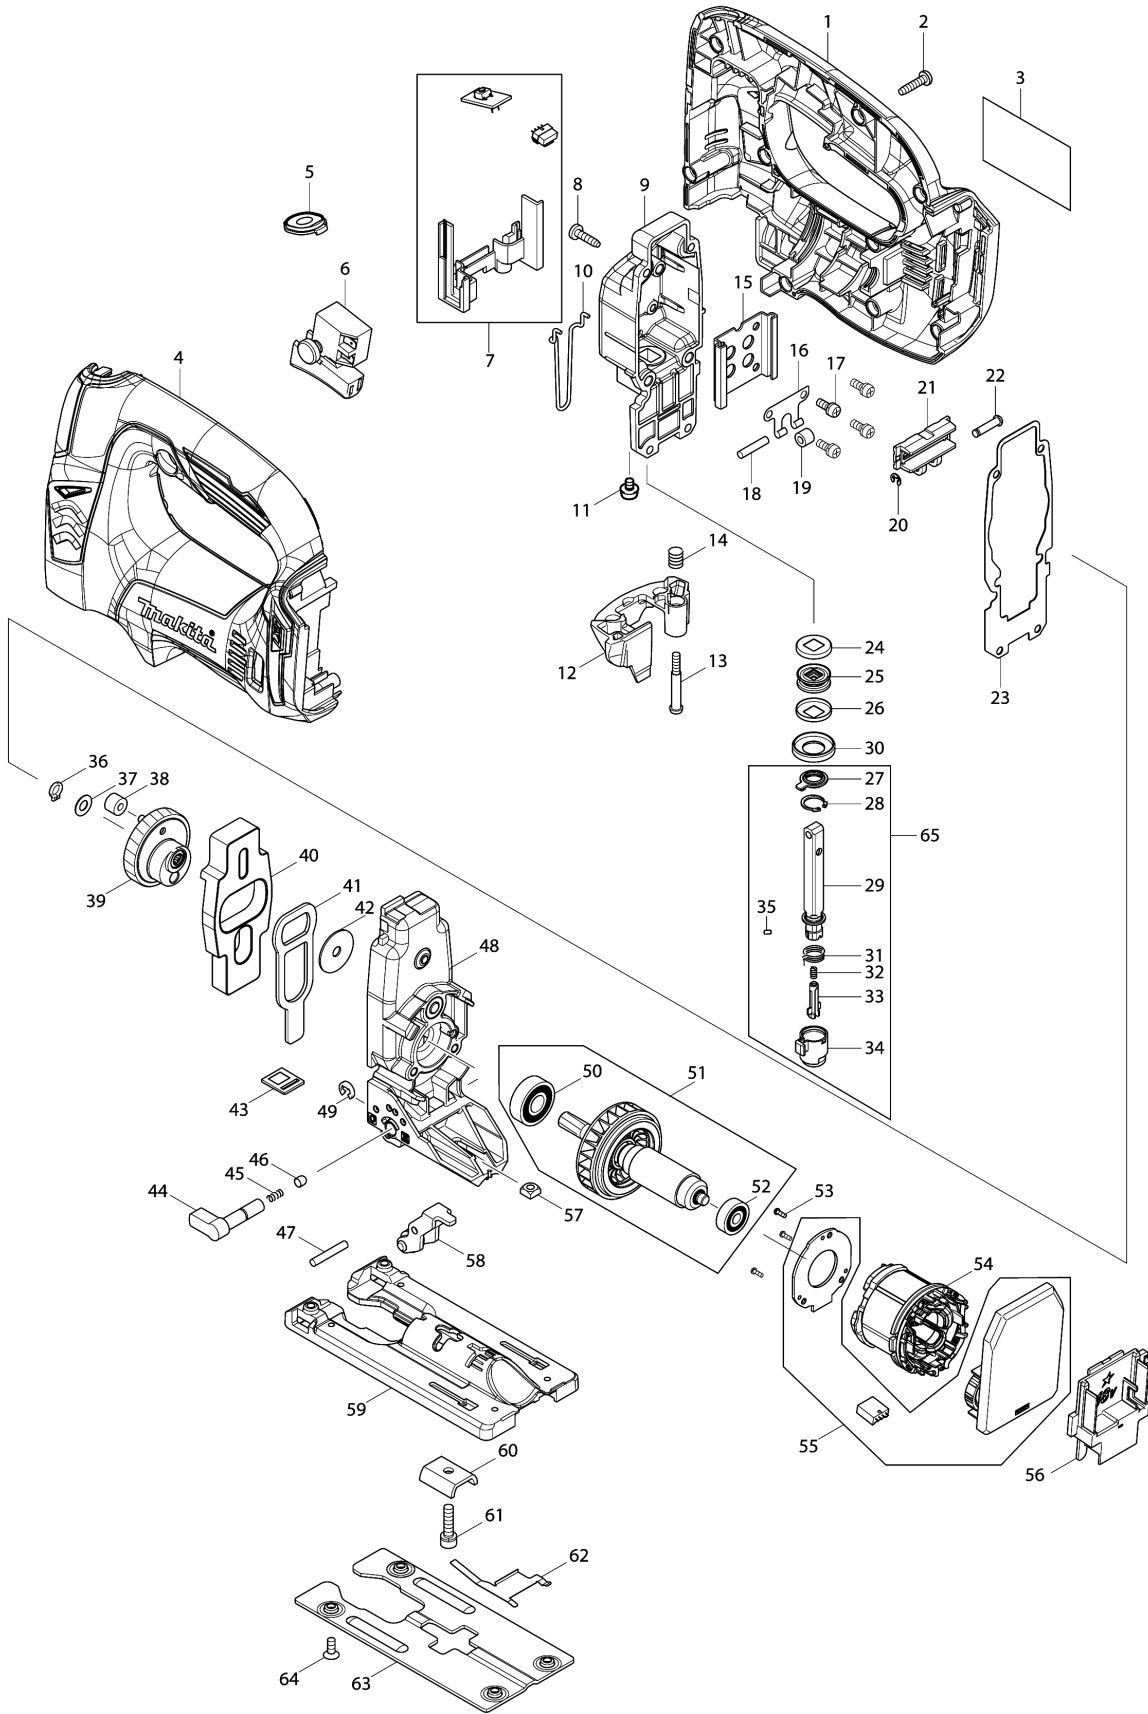

Model No.DJV182 CORDLESS JIG SAW

Model No.DJV182 CORDLESS JIG SAW

មុខ ទំនិញ	លេខផ្នែក	ព័ណ៌នា	I/C	Qty	New/Old	Sales	Purch.	Note
001	187706-8	HOUSING SET		1				
C10	263005-3	RUBBER PIN 6		2				
D10		INC. 4						
002-1	265652-6	TAPPING SCREW 4X18		9				
003	814V65-6	DJV182 NAME PLATE		1				
004	187706-8	HOUSING SET		1				
C10	263005-3	RUBBER PIN 6		2				
D10		INC. 1						
005	142303-7	SWITCH PLATE COMPLETE		1				
006	650251-1	SWITCH SGEL106C-4		1				
007	632B56-3	SWITCH UNIT		1				
008	266034-5	TAPPING SCREW CT 4X16		4				
009	142112-4	GEAR HOUSING COVER COMPLETE		1				
010	326302-9	SAFETY WIRE		1				
011	911104-2	PAN HEAD SCREW M4X6		1				
012	454483-0	TOOL OPENER		1				
013	265026-1	+ PAN HEAD SCREW M4		1				
014	231659-4	TORSION SPRING 6		1				
015	346687-7	LINEAR GUIDE		1				
016	232207-2	LEAF SPRING		1				
017	911111-5	PAN HEAD SCREW M4X10 WITH W		4				
018	256117-9	PIN 4		1				
019	214031-5	PLANE BEARING 4		1				
020	961017-7	STOP RING E-3		1				
021-1	310837-0	SLIDER		1				
022	268090-1	PIN 4		1				
023	442195-7	GASKET		1				
024	267854-0	CAP WASHER 8		1				
025	421815-6	DUST SEAL 8		1				
026	267854-0	CAP WASHER 8		1				
027	424569-4	DUST COVER		1				
028	962063-3	RETAINING RING R-13		1				
029	165724-6	ROD		1				
030	257347-5	RING 21		1				
031	233591-8	TORSION SPRING 10		1				
032	233314-4	COMPRESSION SPRING 4		1				
033	310485-5	LOCK PIN		1				
034	310547-9	BLADE HOLDER		1				
035	256528-8	PIN 2		1				
036	961002-0	RETAINING RING S-6		1				