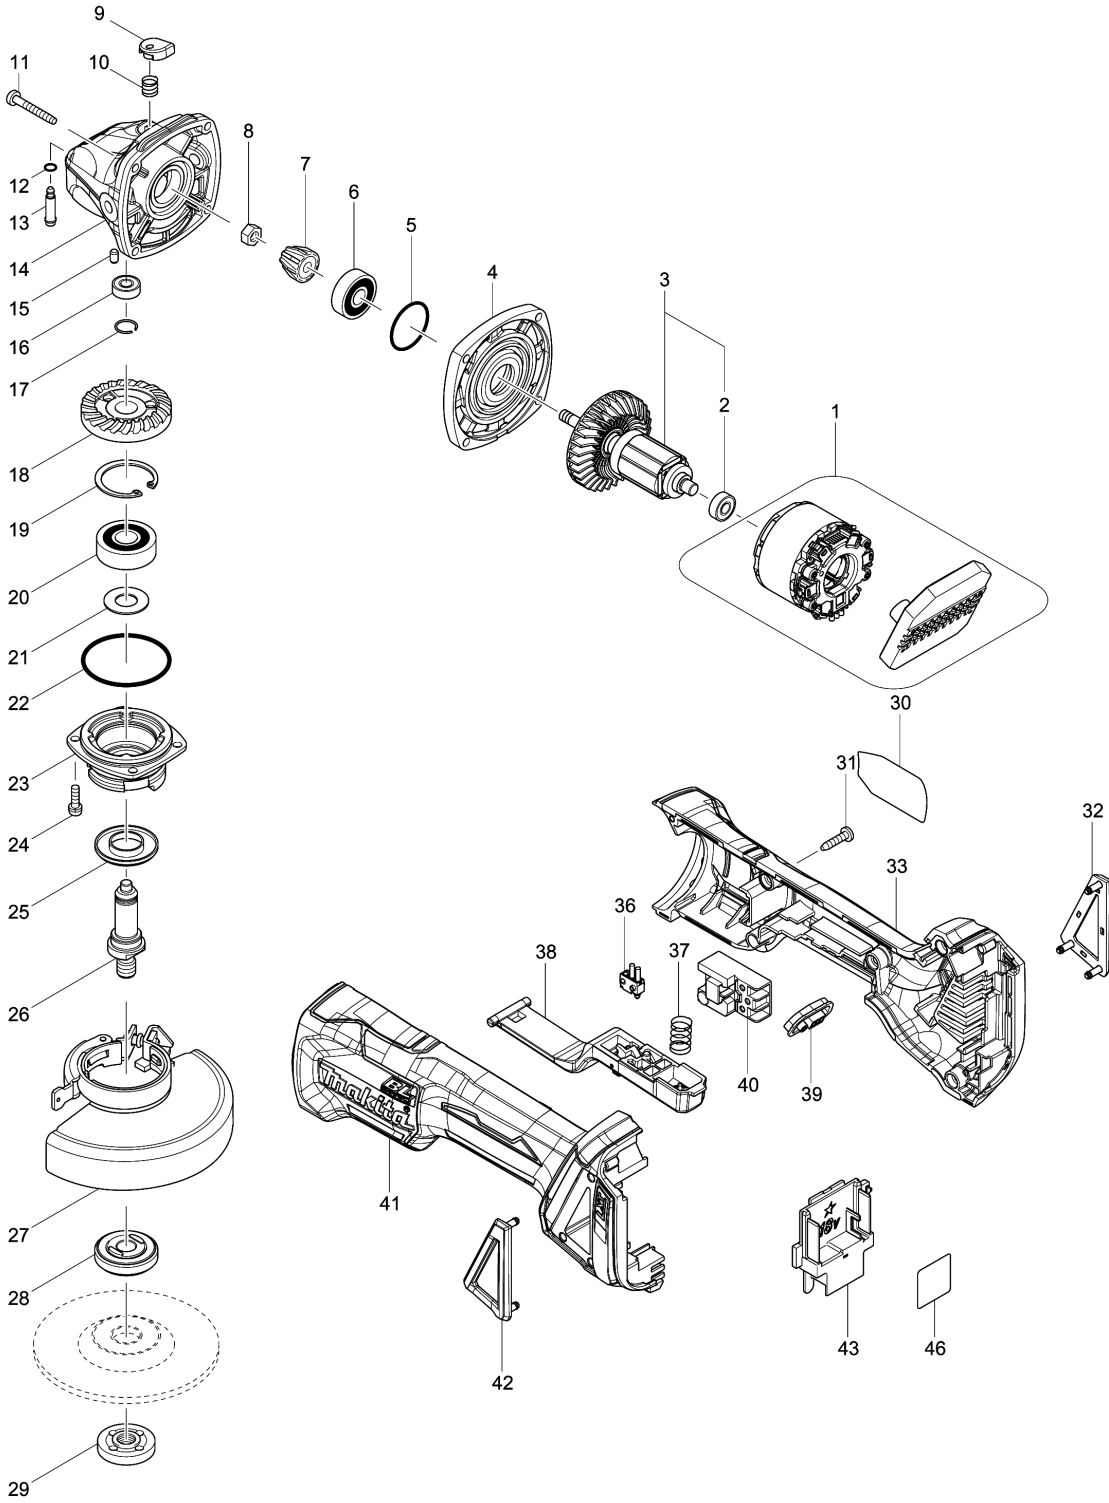

Model No.DGA405 100MM CORDLESS ANGLE GRINDER