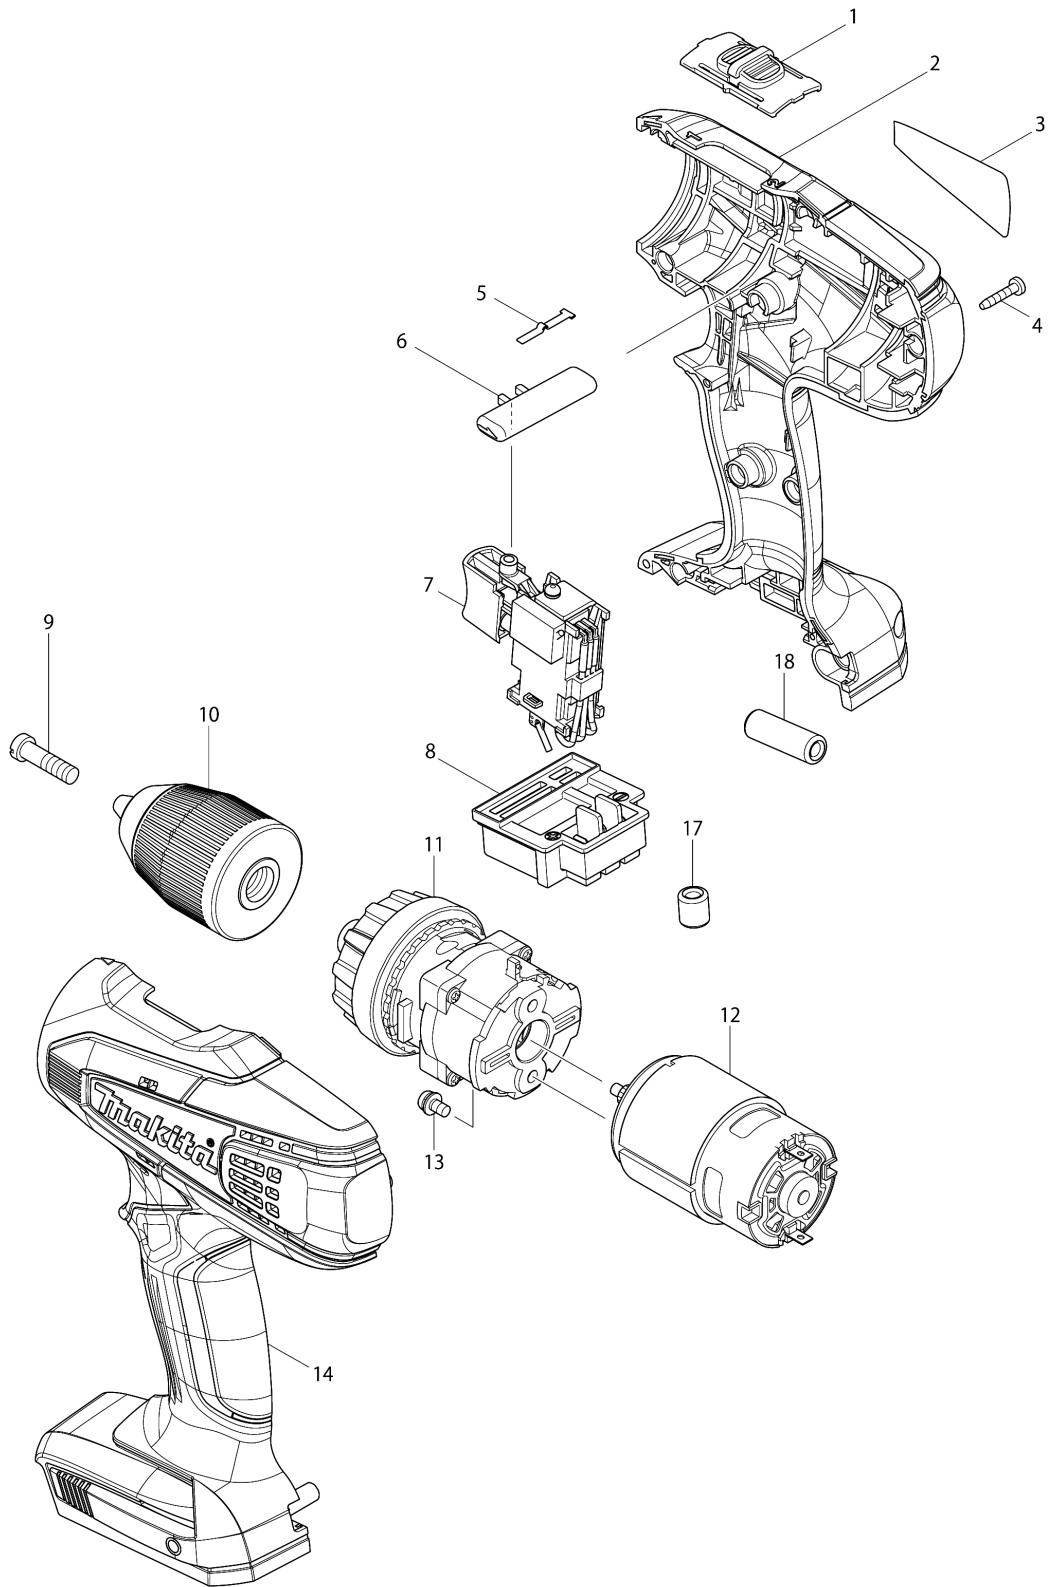

Model No.DF457D CORDLESS DRIVER DRILL

Model No.DF457D CORDLESS DRIVER DRILL

មុខ ទំនិញ	លេខផ្នែក	ព័ណ៌នា	I/C	Qty	New/Old	Sales	Purch.	Note
001	125310-5	SPEED CHANGE LEVER ASS'Y		1				
C10	231433-0	COMPRESSION SPRING 4		2				
002	187026-0	HOUSING SET		1				
D10		INC. 14						
003	869383-5	DF457D NAME PLATE		1				
004	266429-2	TAPPING SCREW 3X16		9				
005	232182-2	LEAF SPRING		1				
006	452399-3	F/R CHANGE LEVER		1				
007	638887-6	SWITCH UNIT		1				
C10	654086-2	RECEPTACLE		2				
C20	654199-9	RECEPTACLE		2				
008	643862-9	TERMINAL		1				
009	251468-5	- FLAT HEAD SCREW M6X22		1				
010A	766004-9	KEYLESS DRILL CHUCK 13		1	*			
010-1A	766004-9	KEYLESS DRILL CHUCK 13	O	1				
010-1B	766004-9	KEYLESS DRILL CHUCK 13		1				
011	125483-4	GEAR ASS'Y		1				
012A	629834-8	DC MOTOR		1	*			
012-1A	629937-8	DC MOTOR	O	1				
012-1B	629937-8	DC MOTOR		1				
013	911108-4	PAN HEAD SCREW M4X8		2				
014	187026-0	HOUSING SET		1				
D10		INC. 2						
A01	784636-0	+- BIT 2-65		1				
A02A	***DC18WA	DC18WA BATTERY CHARGER		1				
A03A	195454-5	BATTERY BL1811G SET		2	*			
A03-1A	196367-3	BATTERY BL1813G SET	O	2	*			
A03-2A	196367-3	BATTERY BL1813G SET	O	2	*			
A03-3A	198186-3	BATTERY BL1815G SET	<	2				
A04A	452652-7	BATTERY COVER		1				
A05A	824981-2	PLASTIC CARRYING CASE		1				
C10	162315-4	LATCH		2				
C20	452137-3	HANDLE		1				
A06A	892774-5	DF457DWE PLASTIC CASE LABEL		2	*			
A06-1A	810Y41-6	DF457DWE PLASTIC CASE LABEL	X	2				
F01-3	198186-3	BATTERY BL1815G SET	<	1				
F02-3	198186-3	BATTERY BL1815G SET	<	1				
F03-1	196306-3	KEYLESS DRILL CHUCK 13 SET	O	1				

Please order the parts with part number.

Print Date 1/9/2022