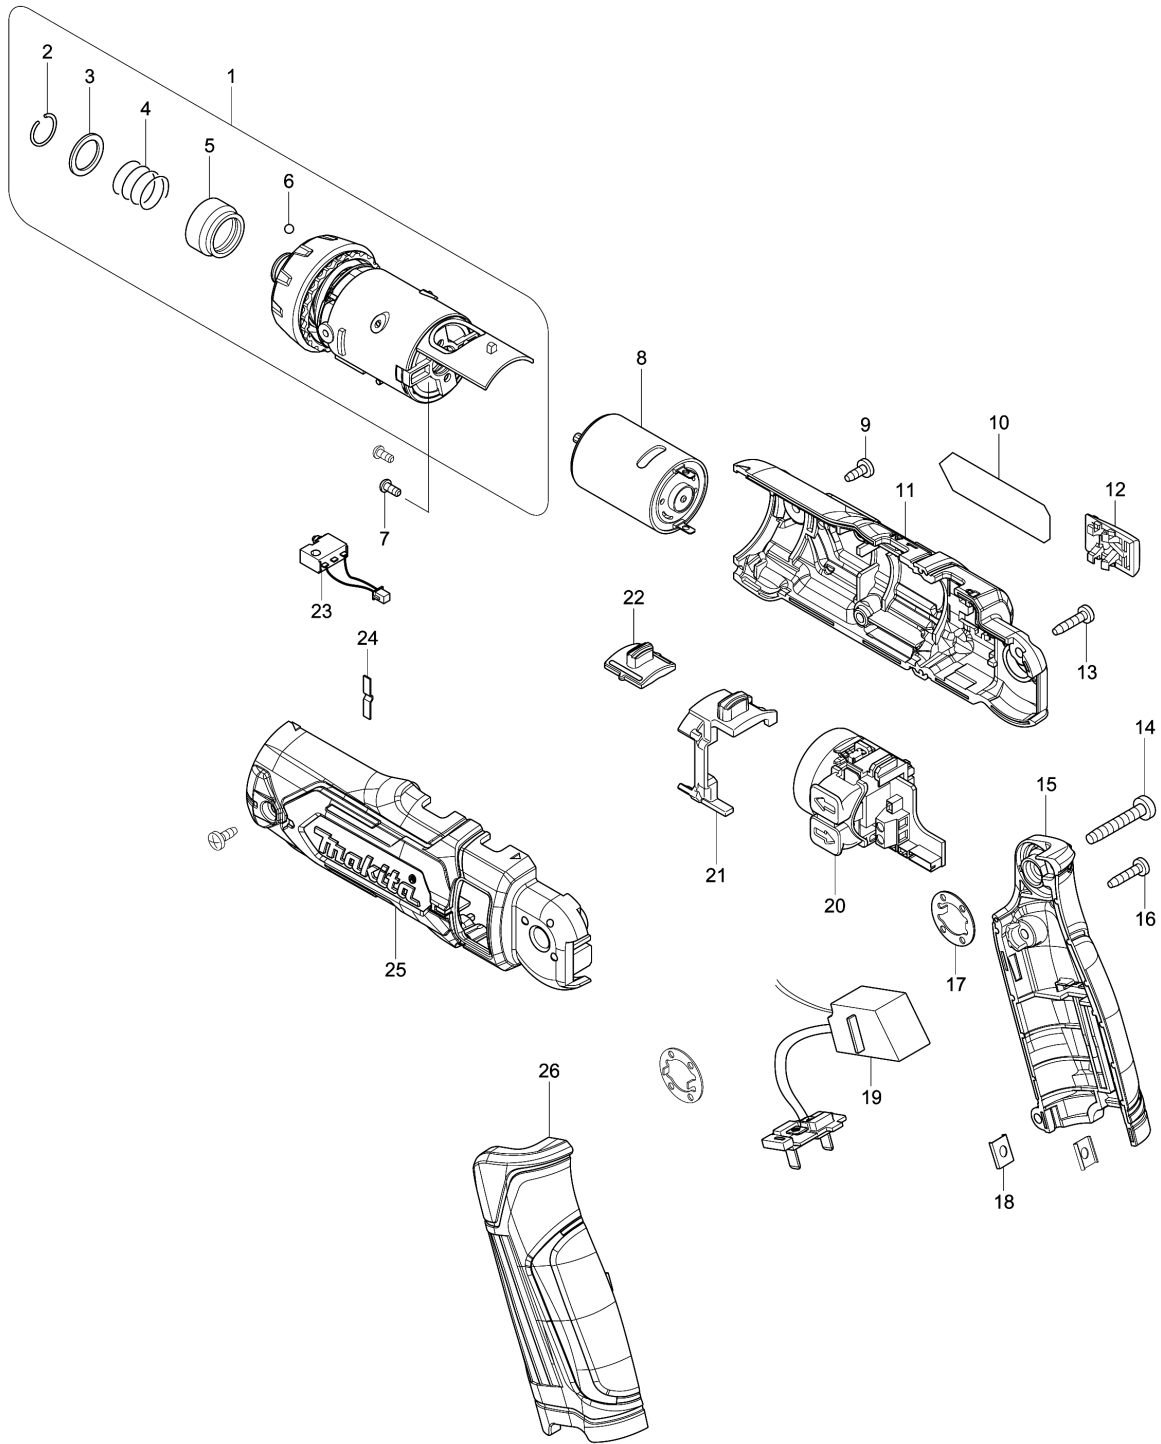

Model No.DF012D CORDLESS DRIVER DRILL

Model No.DF012D CORDLESS DRIVER DRILL

មុខ ទំនិញ	លេខផ្នែក	ព័ណ៌នា	I/C	Qty	New/Old	Sales	Purch.	Note
001	123913-9	GEAR ASSEMBLY		1				
C10	450558-3	CHANGE RING		1				
D10		INC. 2-6						
002	231965-7	RING SPRING 10		1				
003	267143-3	FLAT WASHER 11		1				
004	233005-7	COMPRESSION SPRING 13		1				
005	324711-6	BIT SLEEVE		1				
006	216019-1	STEEL BALL 3		2				
007	265172-0	+PAN HEAD SCREW M2.6X6		2				
008	629264-3	DC MOTOR		1				
009	265954-0	TAPPING SCREW BIND PT3X8		2				
010	853C22-5	DF012D NAME PLATE		1				
011	183F98-9	MOTOR HOUSING SET		1				
D10		INC. 25						
012	450590-7	SLIDE PLATE		1				
013	266404-8	TAPPING SCREW BIND 3X14		3				
014	266374-1	TAPPING SCREW 4X25		1				
015	183G00-8	HANDLE SET		1				
D10		INC. 26						
016	266404-8	TAPPING SCREW BIND 3X14		2				
017	267803-7	LOCK WASHER		2				
018	345749-8	SET PLATE		2				
019	631811-8	CONTROLLER		1				
020	638605-2	SWITCH UNIT		1				
021	450553-3	CHANGE LEVER		1				
022	125465-6	SPEED CHANGE LEVER ASSEMBLY		1				
C10	233018-8	COMPRESSION SPRING 3		2				
023	638609-4	SWITCH UNIT		1				
024	232369-6	LEAF SPRING		1				
025	183F98-9	MOTOR HOUSING SET		1				
D10		INC. 11						
026	183G00-8	HANDLE SET		1				
D10		INC. 15						
A01A	***DC10WA	DC10WA BATTERY CHARGER		1				
D10		COMPO-PARTS						
A02A	198000-3	BATTERY BL0715 SET		2				
A03	784202-3	PHILLIPS BIT 2-45		1	*			
A03-1	784043-7	+BIT 2-45	O	1				
A04	784243-9	+ BIT 1-45		1				
A05A	824781-0	PLASTIC CASE		1				

Model No.DF012D CORDLESS DRIVER DRILL

មុខ ទំនិញ	លេខផ្នែក	ឥណ្ឌីនា	I/C	Qty	New/Old	Sales	Purch.	Note
A06A	158775-6	PLASTIC CARRYING CASE COMPLETE		1				
C10	417724-5	LATCH		2				
C20	324679-6	SHAFT		1				

Please order the parts with part number.

Print Date 1/9/2022