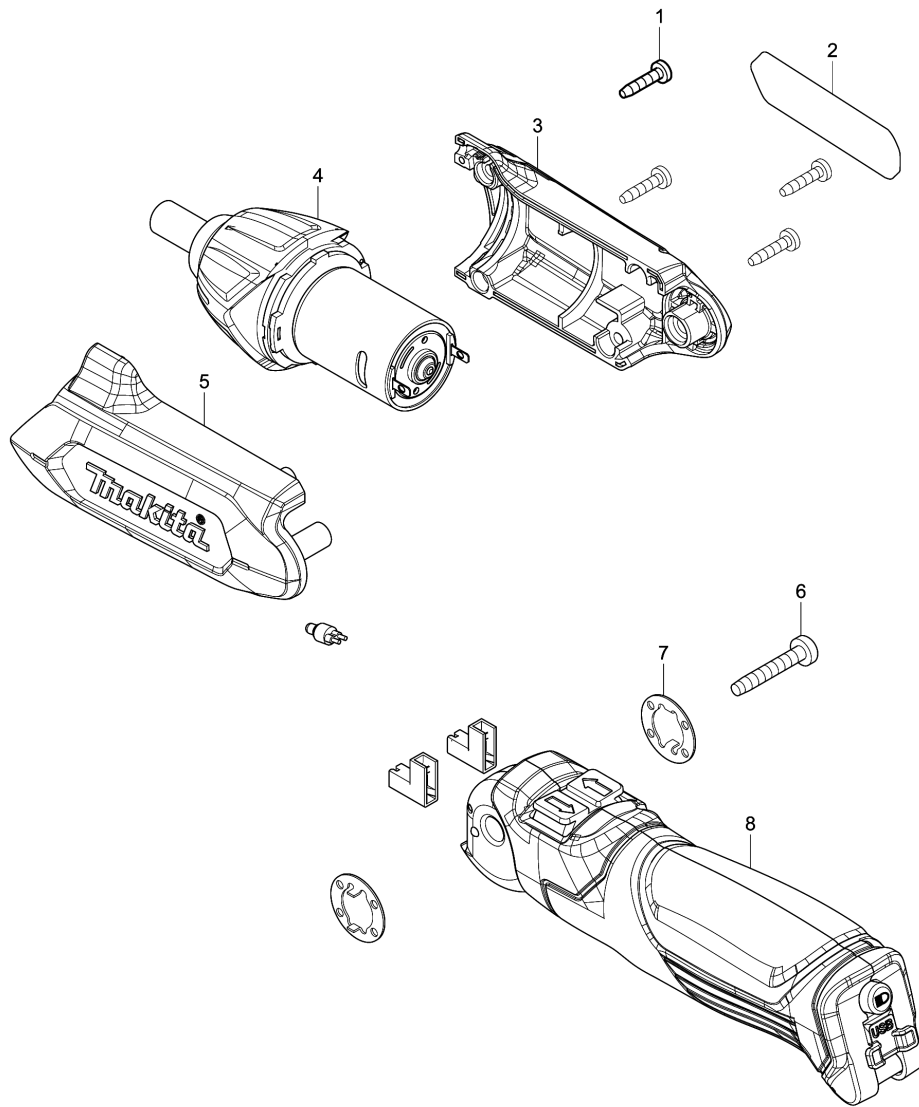

Model No.DF001D IN-LINE CORDLESS SCREWDRIVER

Model No.DF001D IN-LINE CORDLESS SCREWDRIVER

មុខ ទំនិញ	លេខផ្នែក	ព័ណ៌នា	I/C	Qty	New/Old	Sales	Purch.	Note
001	266404-8	TAPPING SCREW BIND 3X14		4				
002	852X12-1	DF001D NAME PLATE		1				
003	183F38-7	MOTOR HOUSING SET		1				
D10		INC. 5						
004	123911-3	GEAR ASSY(NON EMC COMPLIANT)		1				
C10	221532-6	SPUR GEAR 20B		3				
C20	221531-8	MOTOR PINION		1				
C30	629246-5	DC MOTOR		1				
C40	265172-0	+PAN HEAD SCREW M2.6X6		2				
005	183F38-7	MOTOR HOUSING SET		1				
D10		INC. 3						
006	266374-1	TAPPING SCREW 4X25		1				
007	267803-7	LOCK WASHER		2				
008	620627-6	CONTROLLER ASSEMBLY		1	*			
008-1	620693-3	BATTERY INTEGRATED CONTROLLER		1				
A01	D-61494	BIT CASE SET A		1				
A02	630A38-3	ADP07 AC ADAPTER		1	*			
A02-1	198363-7	ADP07 AC ADAPTER SET	<	1				
A03	661750-8	USB CABLE		1	*			
A03-1	661753-2	USB CABLE	O	1				
A04	821704-9	PLASTIC CASE		1				