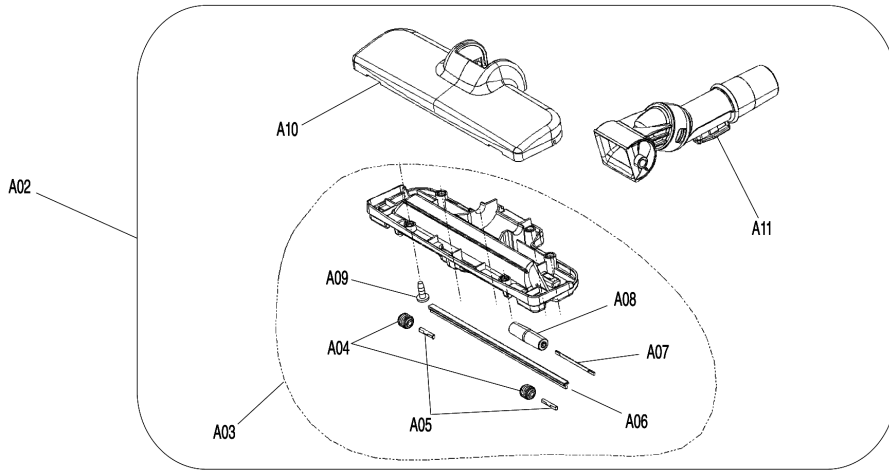

Model No.DCL501 CORDLESS CYCLONE CLEANER

Model No.DCL501 CORDLESS CYCLONE CLEANER

Model No.DCL501 CORDLESS CYCLONE CLEANER

Model No.DCL501 CORDLESS CYCLONE CLEANER

មុខ ទំនិញ	លេខផ្នែក	ព័ណ៌នា	I/C	Qty	New/Old	Sales	Purch.	Note
001	SH00000011	BODY DECORATION L		1				
002	SH00000021	SCREW M4X12 BLACK		1				
003	SH00000020	SCREW M4X16 SILVER		2				
004	SH00000019	SCREW M4X12 SILVER		2				
005	SH00000255	WHEEL COVER L		1				
006	SH00000006	UPPER BODY L		1				
007	SH00000002	WHEEL BASE		1				
008	SH00000003	WHEEL GIDE		1				
009	SH00000019	SCREW M4X12 SILVER		4				
010	SH00000051	FERRITE		1				
011	SH00000015	DUCT COVER ASSY		1				
012	SH00000019	SCREW M4X12 SILVER		3				
013	SH00000254	ELECTRIC EQUIPMENT UNIT		1	*			
013-1	SH00000404	ELECTRIC EQUIPMENT UNIT	O	1				
014	SH00000005	LOWER BODY 2ND ASSY		1				
D10		INC. 15,16						
015	SH00000057	ROLLER D		1				
016	SH00000047	ROLLER SHAFT D		1				
017	SH00000003	WHEEL GIDE		1				
018	SH00000002	WHEEL BASE		1				
019	SH00000007	UPPER BODY R		1				
020	SH00000256	WHEEL COVER R		1				
021	SH00000020	SCREW M4X16 SILVER		2				
022	SH00000019	SCREW M4X12 SILVER		2				
023	SH00000021	SCREW M4X12 BLACK		1				
024	SH00000257	MAIN TRIM		1				
025	SH00000016	EXHAUST COVER ASSY		1				
D10		INC. 26-29						
026	SH00000048	FREE FRAME ASSY		1				
027	SH00000049	WASHER		1				
028-1	SH00000019	SCREW M4X12 SILVER		1				
029	SH00000021	SCREW M4X12 BLACK		2				
030	SH00000019	SCREW M4X12 SILVER		4				
031	SH00000018	BATTERY HOLDER		1				
032	643899-6	TERMINAL		1				
033	SH00000004	SEAL TAPE		1				
034	SH00000017	MK100 LED CIRCUIT ASS		1				
035	SH00000259	LED PANEL ASSY		1				
036	SH00000019	SCREW M4X12 SILVER		1				
037	SH00000008	BODY INNNER		1				
038	SH00000021	SCREW M4X12 BLACK		3				