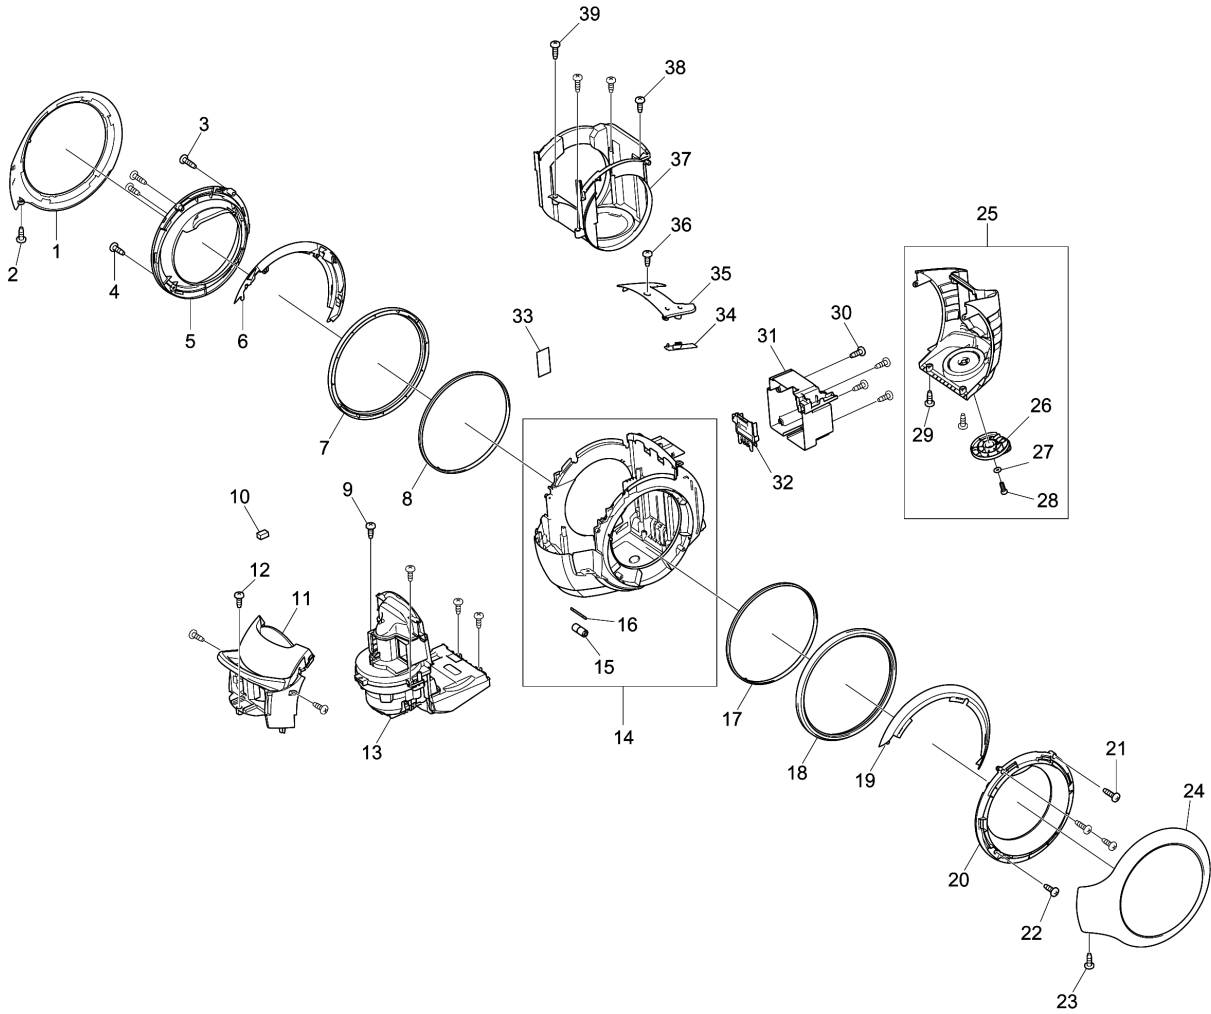

Model No.DCL501 CORDLESS CYCLONE CLEANER

Model No.DCL501 CORDLESS CYCLONE CLEANER

Model No.DCL501 CORDLESS CYCLONE CLEANER

Model No.DCL501 CORDLESS CYCLONE CLEANER

មុខ ទំនិញ	លេខផ្នែក	ព័ណ៌នា	I/C	Qty	New/Old	Sales	Purch.	Note
001	SH00000011	BODY DECORATION L		1				
002	SH00000021	SCREW M4X12 BLACK		1				
003	SH00000020	SCREW M4X16 SILVER		2				
004	SH00000019	SCREW M4X12 SILVER		2				
005	SH00000255	WHEEL COVER L		1				
006	SH00000006	UPPER BODY L		1				
007	SH00000002	WHEEL BASE		1				
008	SH00000003	WHEEL GIDE		1				
009	SH00000019	SCREW M4X12 SILVER		4				
010	SH00000051	FERRITE		1				
011	SH00000015	DUCT COVER ASSY		1				
012	SH00000019	SCREW M4X12 SILVER		3				
013	SH00000254	ELECTRIC EQUIPMENT UNIT		1	*			
013-1	SH00000404	ELECTRIC EQUIPMENT UNIT	O	1				
014	SH00000005	LOWER BODY 2ND ASSY		1				
D10		INC. 15,16						
015	SH00000057	ROLLER D		1				
016	SH00000047	ROLLER SHAFT D		1				
017	SH00000003	WHEEL GIDE		1				
018	SH00000002	WHEEL BASE		1				
019	SH00000007	UPPER BODY R		1				
020	SH00000256	WHEEL COVER R		1				
021	SH00000020	SCREW M4X16 SILVER		2				
022	SH00000019	SCREW M4X12 SILVER		2				
023	SH00000021	SCREW M4X12 BLACK		1				
024	SH00000257	MAIN TRIM		1				
025	SH00000016	EXHAUST COVER ASSY		1				
D10		INC. 26-29						
026	SH00000048	FREE FRAME ASSY		1				
027	SH00000049	WASHER		1				
028-1	SH00000019	SCREW M4X12 SILVER		1				
029	SH00000021	SCREW M4X12 BLACK		2				
030	SH00000019	SCREW M4X12 SILVER		4				
031	SH00000018	BATTERY HOLDER		1				
032	643899-6	TERMINAL		1				
033	SH00000004	SEAL TAPE		1				
034	SH00000017	MK100 LED CIRCUIT ASS		1				
035	SH00000259	LED PANEL ASSY		1				
036	SH00000019	SCREW M4X12 SILVER		1				
037	SH00000008	BODY INNNER		1				
038	SH00000021	SCREW M4X12 BLACK		3				