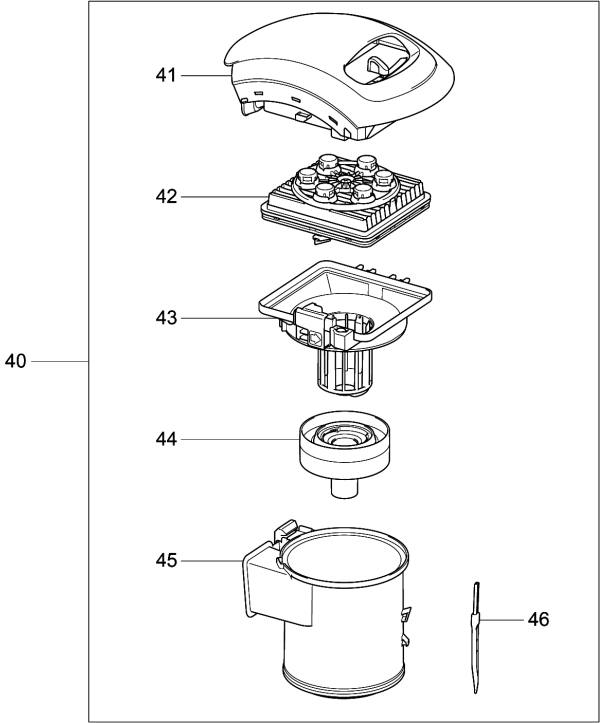

Model No.DCL501 CORDLESS CYCLONE CLEANER

Model No.DCL501 CORDLESS CYCLONE CLEANER

Model No.DCL501 CORDLESS CYCLONE CLEANER

Model No.DCL501 CORDLESS CYCLONE CLEANER

មុខ ទំនិញ	លេខផ្នែក	ព័ណ៌នា	I/C	Qty	New/Old	Sales	Purch.	Note
001	SH00000011	BODY DECORATION L		1				
002	SH00000021	SCREW M4X12 BLACK		1				
003	SH00000020	SCREW M4X16 SILVER		2				
004	SH00000019	SCREW M4X12 SILVER		2				
005	SH00000255	WHEEL COVER L		1				
006	SH00000006	UPPER BODY L		1				
007	SH00000002	WHEEL BASE		1				
008	SH00000003	WHEEL GIDE		1				
009	SH00000019	SCREW M4X12 SILVER		4				
010	SH00000051	FERRITE		1				
011	SH00000015	DUCT COVER ASSY		1				
012	SH00000019	SCREW M4X12 SILVER		3				
013	SH00000254	ELECTRIC EQUIPMENT UNIT		1	*			
013-1	SH00000404	ELECTRIC EQUIPMENT UNIT	O	1				
014	SH00000005	LOWER BODY 2ND ASSY		1				
D10		INC. 15,16						
015	SH00000057	ROLLER D		1				
016	SH00000047	ROLLER SHAFT D		1				
017	SH00000003	WHEEL GIDE		1				
018	SH00000002	WHEEL BASE		1				
019	SH00000007	UPPER BODY R		1				
020	SH00000256	WHEEL COVER R		1				
021	SH00000020	SCREW M4X16 SILVER		2				
022	SH00000019	SCREW M4X12 SILVER		2				
023	SH00000021	SCREW M4X12 BLACK		1				
024	SH00000257	MAIN TRIM		1				
025	SH00000016	EXHAUST COVER ASSY		1				
D10		INC. 26-29						
026	SH00000048	FREE FRAME ASSY		1				
027	SH00000049	WASHER		1				
028-1	SH00000019	SCREW M4X12 SILVER		1				
029	SH00000021	SCREW M4X12 BLACK		2				
030	SH00000019	SCREW M4X12 SILVER		4				
031	SH00000018	BATTERY HOLDER		1				
032	643899-6	TERMINAL		1				
033	SH00000004	SEAL TAPE		1				
034	SH00000017	MK100 LED CIRCUIT ASS		1				
035	SH00000259	LED PANEL ASSY		1				
036	SH00000019	SCREW M4X12 SILVER		1				
037	SH00000008	BODY INNNER		1				
038	SH00000021	SCREW M4X12 BLACK		3				