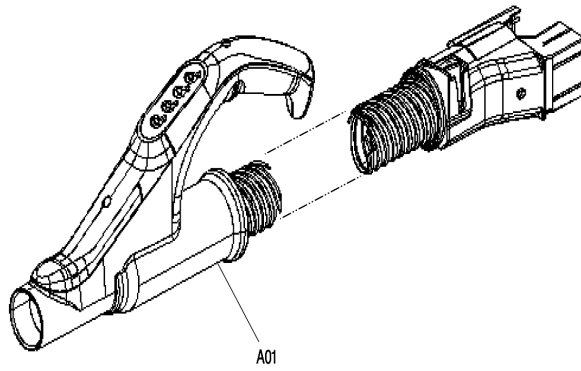

Model No.DCL501 CORDLESS CYCLONE CLEANER

Model No.DCL501 CORDLESS CYCLONE CLEANER

Model No.DCL501 CORDLESS CYCLONE CLEANER

Model No.DCL501 CORDLESS CYCLONE CLEANER

មុខ ទំនិញ	លេខផ្នែក	ព័ណ៌នា	I/C	Qty	New/Old	Sales	Purch.	Note
001	SH00000011	BODY DECORATION L		1				
002	SH00000021	SCREW M4X12 BLACK		1				
003	SH00000020	SCREW M4X16 SILVER		2				
004	SH00000019	SCREW M4X12 SILVER		2				
005	SH00000255	WHEEL COVER L		1				
006	SH00000006	UPPER BODY L		1				
007	SH00000002	WHEEL BASE		1				
008	SH00000003	WHEEL GIDE		1				
009	SH00000019	SCREW M4X12 SILVER		4				
010	SH00000051	FERRITE		1				
011	SH00000015	DUCT COVER ASSY		1				
012	SH00000019	SCREW M4X12 SILVER		3				
013	SH00000254	ELECTRIC EQUIPMENT UNIT		1	*			
013-1	SH00000404	ELECTRIC EQUIPMENT UNIT	O	1				
014	SH00000005	LOWER BODY 2ND ASSY		1				
D10		INC. 15,16						
015	SH00000057	ROLLER D		1				
016	SH00000047	ROLLER SHAFT D		1				
017	SH00000003	WHEEL GIDE		1				
018	SH00000002	WHEEL BASE		1				
019	SH00000007	UPPER BODY R		1				
020	SH00000256	WHEEL COVER R		1				
021	SH00000020	SCREW M4X16 SILVER		2				
022	SH00000019	SCREW M4X12 SILVER		2				
023	SH00000021	SCREW M4X12 BLACK		1				
024	SH00000257	MAIN TRIM		1				
025	SH00000016	EXHAUST COVER ASSY		1				
D10		INC. 26-29						
026	SH00000048	FREE FRAME ASSY		1				
027	SH00000049	WASHER		1				
028-1	SH00000019	SCREW M4X12 SILVER		1				
029	SH00000021	SCREW M4X12 BLACK		2				
030	SH00000019	SCREW M4X12 SILVER		4				
031	SH00000018	BATTERY HOLDER		1				
032	643899-6	TERMINAL		1				
033	SH00000004	SEAL TAPE		1				
034	SH00000017	MK100 LED CIRCUIT ASS		1				
035	SH00000259	LED PANEL ASSY		1				
036	SH00000019	SCREW M4X12 SILVER		1				
037	SH00000008	BODY INNNER		1				
038	SH00000021	SCREW M4X12 BLACK		3				