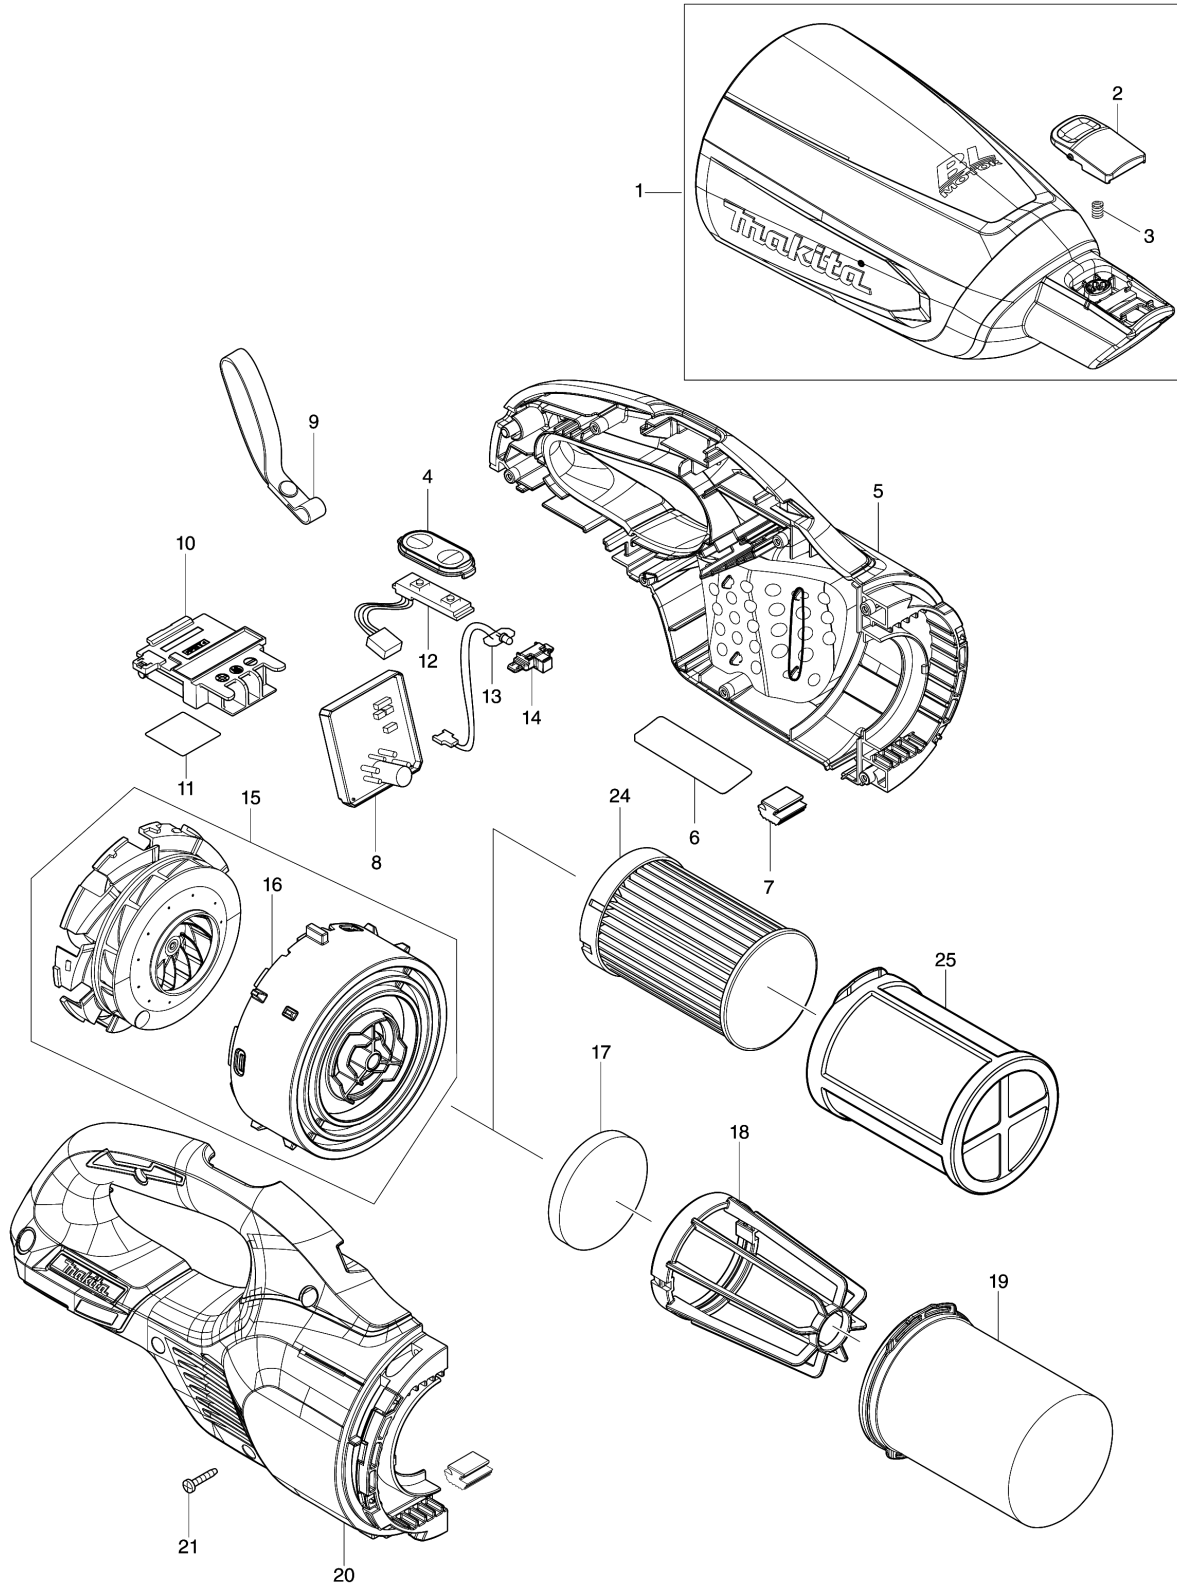

Model No.DCL281F CORDLESS CLEANER

Model No.DCL281F CORDLESS CLEANER

មុខ ទំនិញ	លេខផ្នែក	ព័ណ៌នា	I/C	Qty	New/Old	Sales	Purch.	Note
001A	136105-1	CAPSULE ASS'Y		1				
001B	136105-1	CAPSULE ASS'Y		1				
001C	136096-6	CAPSULE COMPLETE ASS'Y		1				
001D	136096-6	CAPSULE COMPLETE ASS'Y		1				
001E	136106-9	CAPSULE ASS'Y		1				
C10	266326-2	TAPPING SCREW 4X18		1	*			
C11	251530-6	TAPPING SCREW 4X18	S	1				
C20	424208-6	VALVE		1				
C30	941051-3	FLAT WASHER 4		1	*			
D10		INC. 2,3						
002	458939-5	BUTTON A		1				
003	232485-4	COMPRESSION SPRING 5		1				
004	144096-2	SWITCH PLATE COMPLETE		1				
005A	183M13-5	HOUSING SET		1				
005B	183M13-5	HOUSING SET		1				
005C	183L71-5	HOUSING SET		1				
005D	183L71-5	HOUSING SET		1				
005E	183M15-1	HOUSING SET		1				
C10	263005-3	RUBBER PIN 6		2				
C20	422458-7	SPONGE SHEET 55-80		2				
C30	213008-7	O RING 22.4		2				
D10		INC. 7,20						
006	855T19-2	DCL281F NAME PLATE		1				
007	422460-0	RUBBER PLATE		2				
008	620A75-5	CONTROLLER		1				
009	163400-6	HANDSTRAP		1				
010	643874-2	TERMINAL		1				
011	855T26-5	DCL281F SERIAL NO. LABEL		1				
012	620A77-1	SWITCH UNIT		1				
013	620A76-3	LED CIRCUIT		1	*			
013-1	620E82-2	LED CIRCUIT	<	1				
014	459478-8	LENS CASE		1				
015	136092-4	MOTOR ASS'Y		1				
D10		INC. 16						
016	459322-9	FAN COVER		1				
020A	183M13-5	HOUSING SET		1				
020B	183M13-5	HOUSING SET		1				
020C	183L71-5	HOUSING SET		1				
020D	183L71-5	HOUSING SET		1				
020E	183M15-1	HOUSING SET		1				
C10	263005-3	RUBBER PIN 6		2				