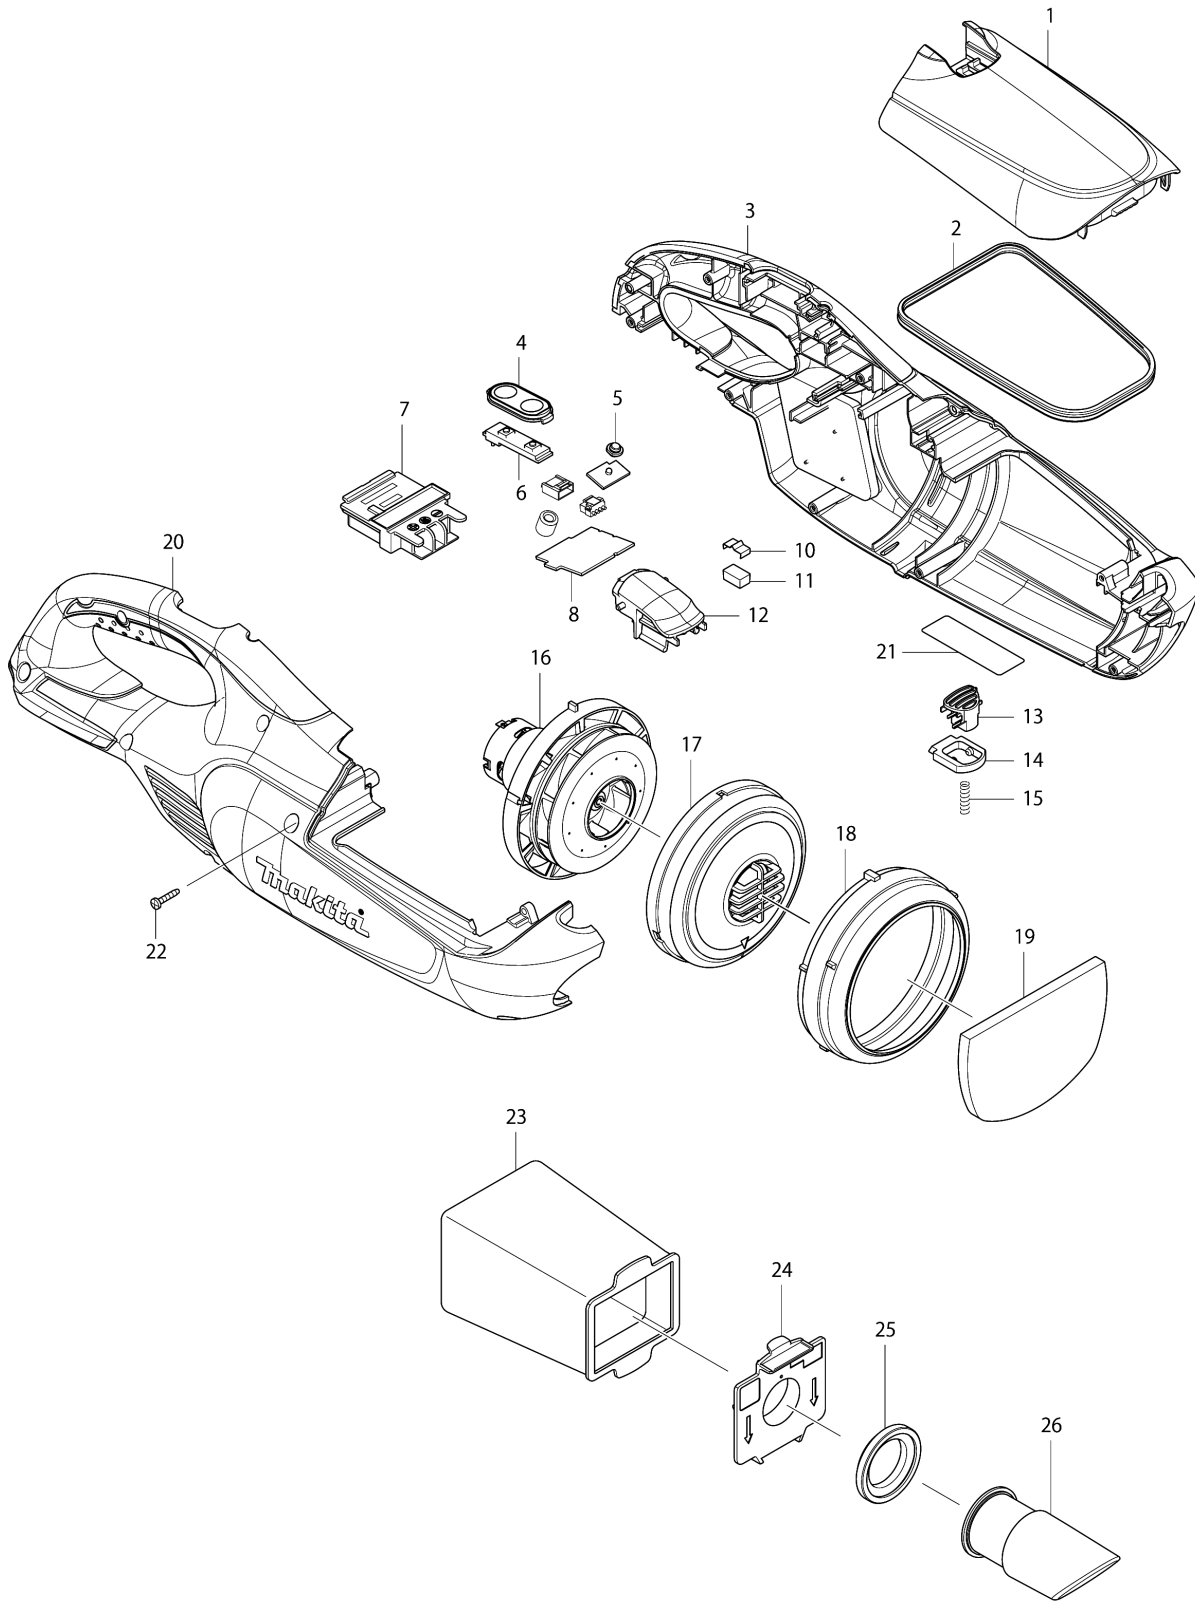

Model No.DCL182 CORDLESS CLEANER

Model No.DCL182 CORDLESS CLEANER

មុខ ទំនិញ	លេខផ្នែក	ព័ណ៌នា	I/C	Qty	New/Old	Sales	Purch.	Note
001A	452349-8	FRONT COVER		1				
001B	456202-0	FRONT COVER		1				
001C	452348-0	FRONT COVER		1				
001D	452349-8	FRONT COVER		1				
001E	456202-0	FRONT COVER		1				
001F	452348-0	FRONT COVER		1				
002	424093-7	SEAL		1				
003A	188998-2	HOUSING SET		1				
003B	183E55-1	HOUSING SET		1				
003C	188991-6	HOUSING SET		1				
003D	188998-2	HOUSING SET		1				
003E	183E55-1	HOUSING SET		1				
003F	188991-6	HOUSING SET		1				
C10	424209-4	SPONGE SHEET 50-50		2				
D10		INC. 20						
004	140463-9	SWITCH PLATE COMPLETE		1				
C10	816528-6	SWITCH LABEL		1				
005	450522-4	LENS		1				
006	631973-2	SWITCH UNIT		1				
007	643860-3	TERMINAL		1				
008-1	632H42-0	CONTROLLER UNIT		1				
C10	654069-2	RECEPTACLE		2	*			
C11	654086-2	RECEPTACLE	O	2				
010	232264-0	LEAF SPRING		1				
011	424367-6	RUBBER		1				
012A	452347-2	FRONT COVER JOINT		1				
012B	456200-4	FRONT COVER JOINT		1				
012C	452346-4	FRONT COVER JOINT		1				
012D	452347-2	FRONT COVER JOINT		1				
012E	456200-4	FRONT COVER JOINT		1				
012F	452346-4	FRONT COVER JOINT		1				
013A	452351-1	BUTTON		1				
013B	456201-2	BUTTON		1				
013C	452350-3	BUTTON		1				
013D	452351-1	BUTTON		1				
013E	456201-2	BUTTON		1				
013F	452350-3	BUTTON		1				
014	452352-9	STOPPER		1				
015-1	233344-5	COMPRESSION SPRING 4		1				
016	125932-1	MOTOR ASSEMBLY		1				
C10	240102-2	FAN 82		1				