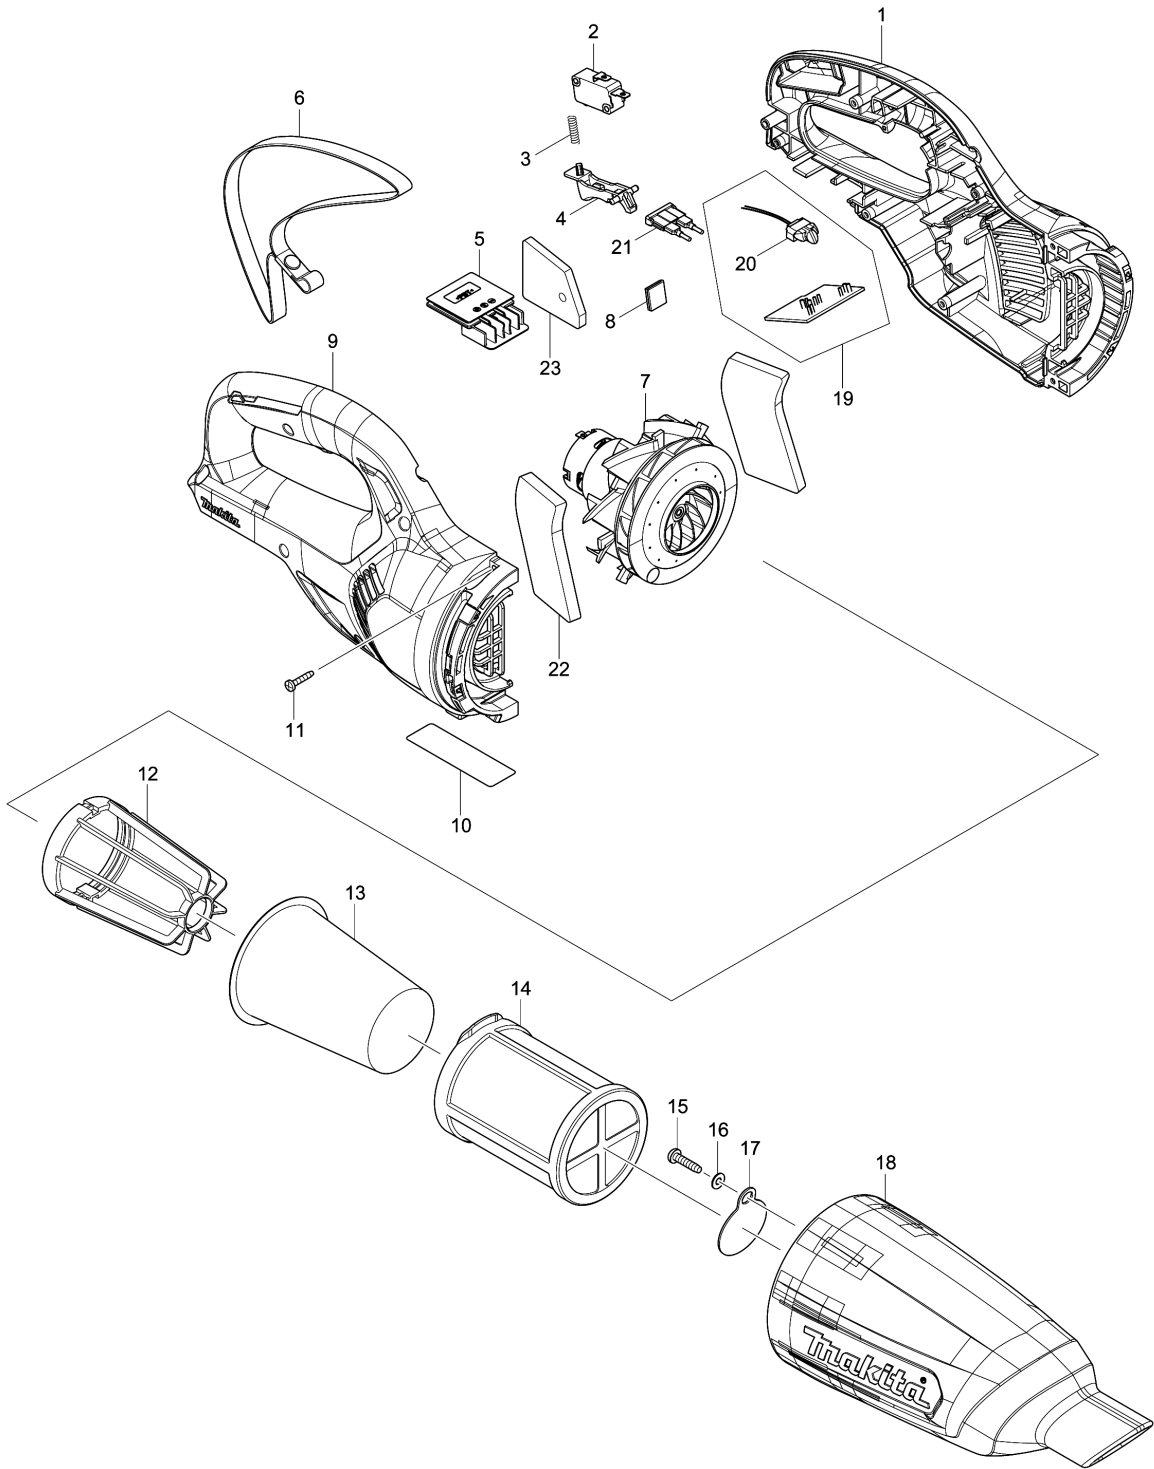

Model No.CL106FD CORDLESS CLEANER

Model No.CL106FD CORDLESS CLEANER

មុខ ទំនិញ	លេខផ្នែក	ព័ណ៌នា	I/C	Qty	New/Old	Sales	Purch.	Note
001A	183E86-0	HOUSING SET		1				
001B	183E88-6	HOUSING SET		1				
001C	183E88-6	HOUSING SET		1				
001D	183E86-0	HOUSING SET		1				
001E	183E88-6	HOUSING SET		1				
001F	183E86-0	HOUSING SET		1				
D10		INC. 9						
002	650744-8	SWITCH D3V-16-3C26		1				
003	231473-8	COMPRESSION SPRING 4		1				
004	455743-3	SWITCH LEVER		1				
005	644813-5	TERMINAL		1				
006	163400-6	HANDSTRAP		1				
007	123849-2	MOTOR ASSEMBLY		1				
008	424248-4	SPONGE SHEET 15-25		1				
009A	183E86-0	HOUSING SET		1				
009B	183E88-6	HOUSING SET		1				
009C	183E88-6	HOUSING SET		1				
009D	183E86-0	HOUSING SET		1				
009E	183E88-6	HOUSING SET		1				
009F	183E86-0	HOUSING SET		1				
D10		INC. 1						
010	852S17-1	CL106FD NAME PLATE		1				
011	266429-2	TAPPING SCREW 3X16		7				
012	410237-5	STAY		1	*			
012-1	458467-0	STAY	<	1				
013	443060-3	FILTER		1				
014	451208-3	PRE-FILTER		1				
015	265995-6	TAPPING SCREW 4X18		1	*			
015-1	251530-6	TAPPING SCREW 4X18	S	1				
016	941051-3	FLAT WASHER 4		1	*			
017	424208-6	VALVE		1				
018A	457145-9	CAPSULE		1				
018B	457281-1	CAPSULE		1				
018C	457281-1	CAPSULE		1				
018D	457145-9	CAPSULE		1				
018E	457281-1	CAPSULE		1				
018F	457145-9	CAPSULE		1				
019	632H48-8	CONTROLLER UNIT		1	*			
D10		INC. 20			*			
019-1	632R92-5	CONTROLLER UNIT	<	1				
C20	654086-2	RECEPTACLE		3				