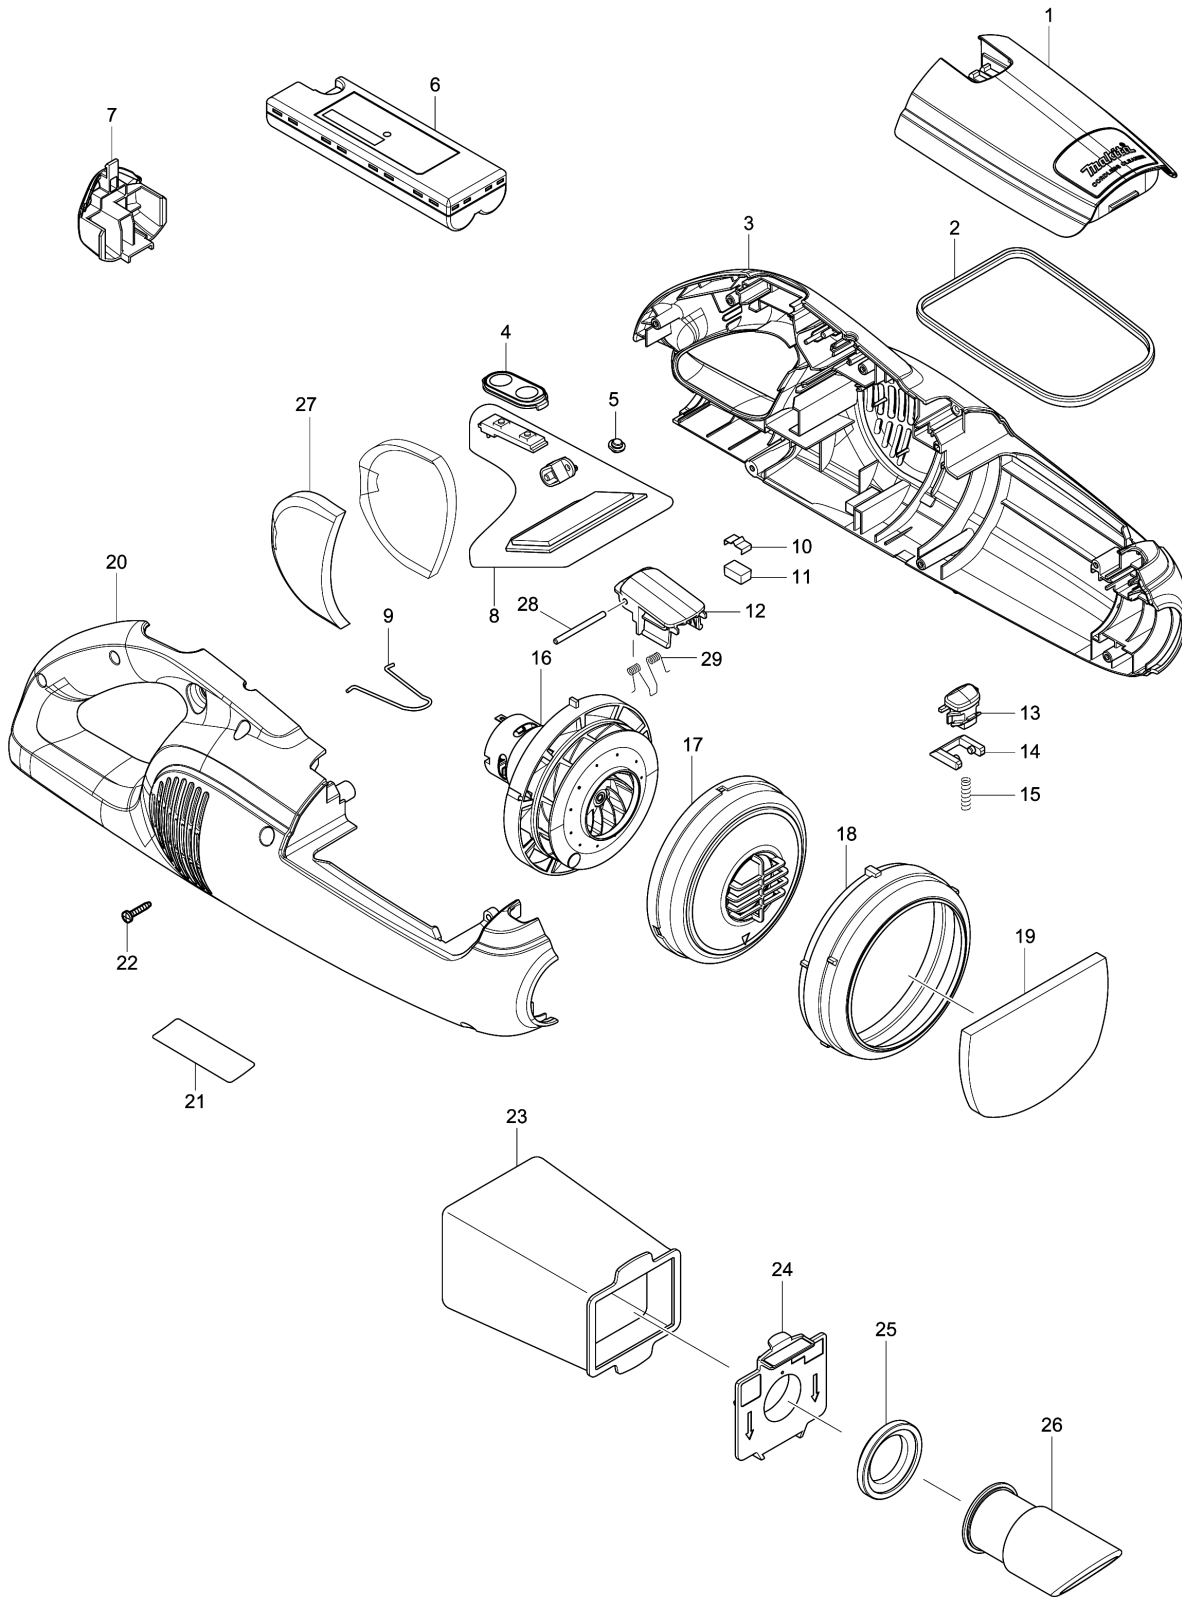

Model No.CL104D CORDLESS CLEANER

Model No.CL104D CORDLESS CLEANER

មុខ ទំនិញ	លេខផ្នែក	ព័ណ៌នា	I/C	Qty	New/Old	Sales	Purch.	Note
001A	455253-0	FRONT COVER		1				
001B	455349-7	FRONT COVER		1				
001C	455252-2	FRONT COVER		1				
002	424528-8	SEAL		1				
003A	187931-1	HOUSING SET		1				
003B	183A30-3	HOUSING SET		1				
003C	187625-8	HOUSING SET		1				
D10		INC. 20						
004A	142707-3	SWITCH PLATE COMPLETE		1	*			
004-1A	143095-1	SWITCH PLATE COMPLETE	<	1	*			
004-1B	143095-1	SWITCH PLATE COMPLETE		1	*			
004-1C	143095-1	SWITCH PLATE COMPLETE		1	*			
004-2	144096-2	SWITCH PLATE COMPLETE	S	1				
005	450522-4	LENS		1				
006	632C23-4	BATTERY		1				
007A	455250-6	COVER		1				
007B	455348-9	COVER		1				
007C	454080-2	COVER		1				
008A	620175-5	CONTROLLER		1	*			
008-1A	620453-3	CONTROLLER	<	1	*			
008-1B	620453-3	CONTROLLER		1	*			
008-1C	620453-3	CONTROLLER		1	*			
008-2	620486-8	CONTROLLER	S	1				
009	324885-3	HANGER		1				
010	232264-0	LEAF SPRING		1				
011	424367-6	RUBBER		1				
012A	455249-1	FRONT COVER JOINT		1				
012B	455347-1	FRONT COVER JOINT		1				
012C	454077-1	FRONT COVER JOINT		1				
013A	455251-4	BUTTON		1				
013B	455350-2	BUTTON		1				
013C	455028-7	BUTTON		1				
014	455027-9	STOPPER		1				
015	233344-5	COMPRESSION SPRING 4		1				
016	126231-4	MOTOR ASSEMBLY		1				
017	454084-4	FAN COVER		1				
018	424320-2	RUBBER RING		1				
019A	423287-1	SPONGE SHEET 70-106		1	*			
019-1A	424804-0	SPONGE SHEET 76-110	<	1				
019-1B	424804-0	SPONGE SHEET 76-110		1				
019-1C	424804-0	SPONGE SHEET 76-110		1				