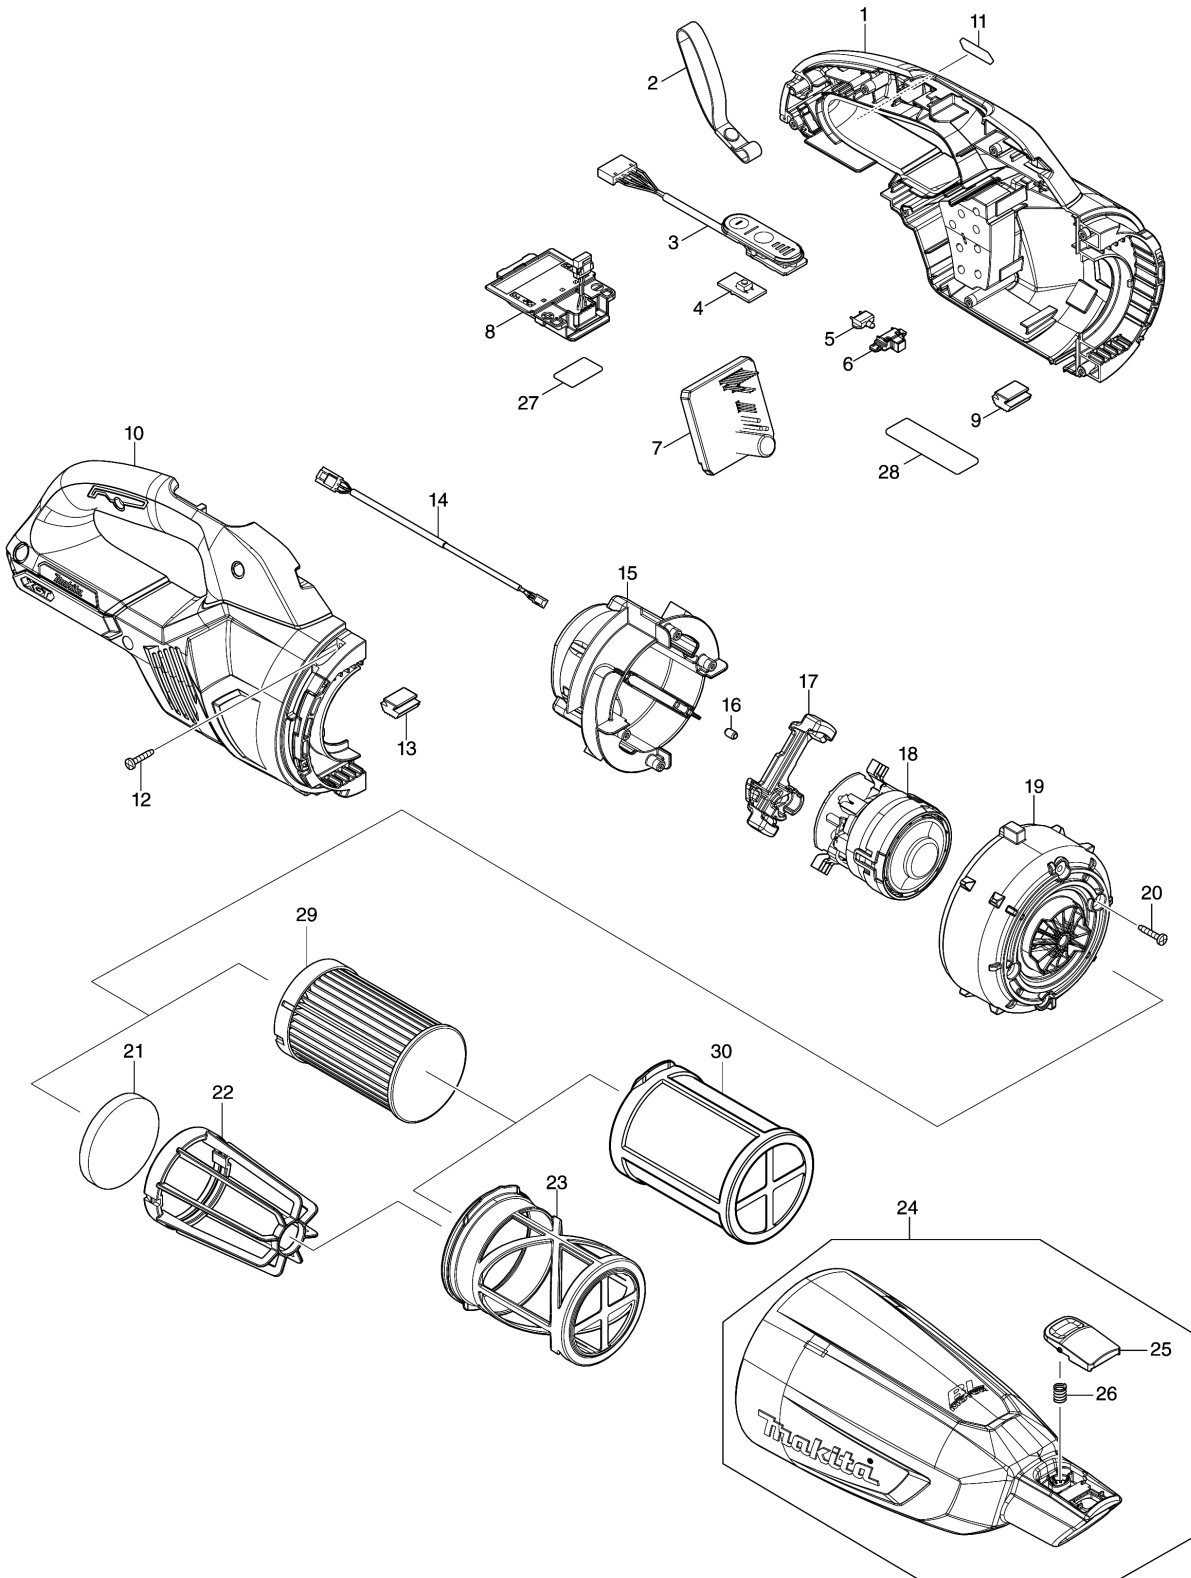

Model No.CL001G CORDLESS CLEANER