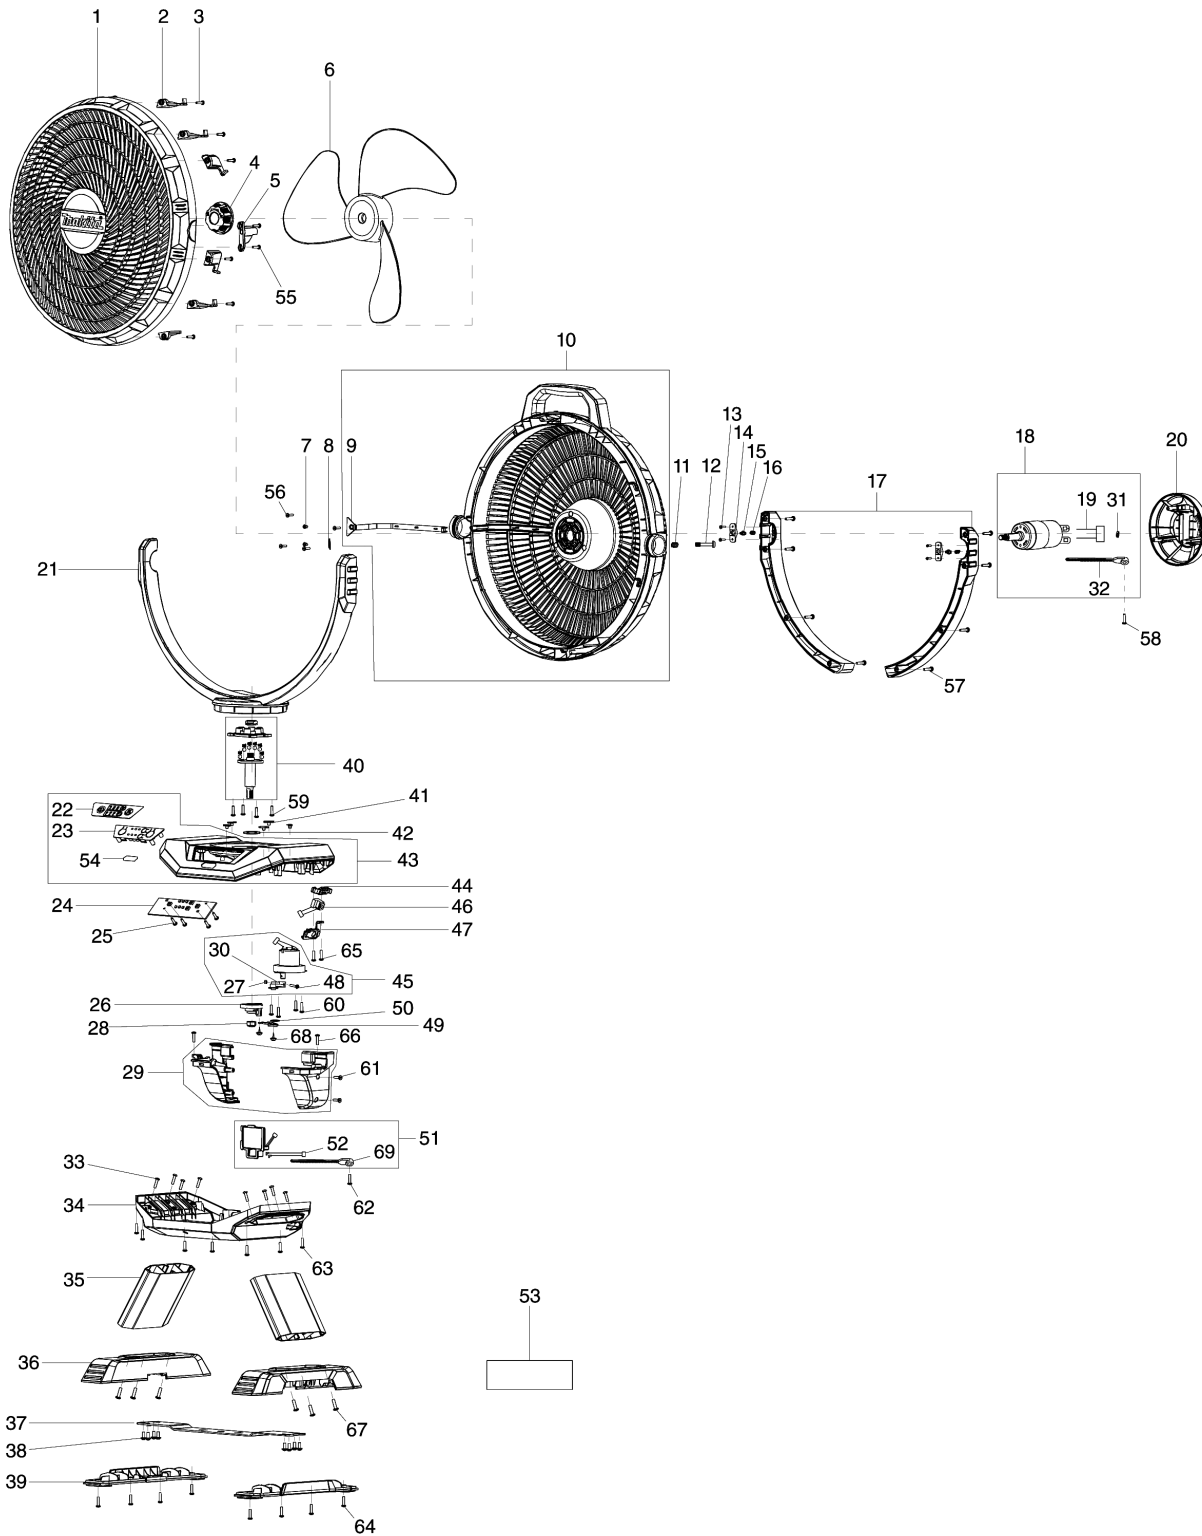

Model No.CF002G CORDLESS FAN

Model No.CF002G CORDLESS FAN

| មុខ ទំនិញ | លេខផ្នែក | ព័ណ៌នា | I/C | Qty | New/Old | Sales | Purch. | Note |
|--------------|------------|--------------------------------|-----|-----|---------|-------|--------|------|
| 001 | TE00000573 | FRONT COVER | | 1 | | | | |
| 002 | TE00000376 | SHELL HOOK(BLUE) | | 6 | | | | |
| 003 | TE00000028 | TAPPING SCREW 3X14 | | 6 | | | | |
| 004 | TE00000523 | BLADE LOCK | | 1 | | | | |
| 005 | TE00000362 | RELEASE BUTTON | | 1 | | | | |
| 006 | TE00000524 | FAN BLADE | | 1 | | | | |
| 007 | TE00000525 | P.H. SCREW M3X4 | | 2 | | | | |
| 008 | TE00000558 | CIRCLIP | | 1 | | | | |
| 009 | TE00000530 | WIRE COVER | | 1 | | | | |
| 010 | TE00000559 | BACK COVER | | 1 | | | | |
| D10 | | INC. 9 | | | | | | |
| 011 | TE00000378 | SPRING | | 1 | | | | |
| 012 | TE00000364 | LOCKED SCREW FOR FRONT HOUSING | | 1 | | | | |
| 013 | TE00000203 | SELF-TAPPING SCREW 2.5X8 | | 4 | | | | |
| 014 | TE00000189 | STOPPER SUPPORT | | 2 | | | | |
| 015 | TE00000190 | STOPPER | | 2 | | | | |
| 016 | TE00000197 | SPRING1 | | 2 | | | | |
| 017 | TE00000527 | BACK COVER OF THE SUPPORT LR | | 1 | | | | |
| 018 | TE00000528 | MOTOR ASSY | | 1 | | | | |
| D10 | | INC. 19,31,32 | | | | | | |
| 019 | TE00000529 | MOTOR CONNECTION WIRE | | 1 | | | | |
| 020 | TE00000531 | MOTOR REAR COVER | | 1 | | | | |
| 021 | TE00000532 | STAND | | 1 | | | | |
| 022 | TE00000560 | SWITCH LABEL | | 1 | | | | |
| 023 | TE00000534 | SWITCH PANEL | | 1 | | | | |
| 024 | TE00000574 | PCB | | 1 | | | | |
| 025 | TE00000388 | SCREW 3X10 | | 4 | | | | |
| 026 | TE00000274 | SHAKE HEAD-POM 1 | | 1 | | | | |
| 027 | TE00000281 | NUT M3 | | 1 | | | | |
| 028 | TE00000450 | NUT M8 | | 1 | | | | |
| 029 | TE00000575 | BATTERY HOUSING | | 1 | | | | |
| 030 | TE00000282 | SHAKE HEAD-POM 2 | | 1 | | | | |
| 031 | TE00000537 | WIRE SHEATH RUBBER | | 1 | | | | |
| 032 | TE00000407 | CABLE TIE | | 1 | | | | |
| 033 | TE00000538 | SCREW M4X8 | | 8 | | | | |
| 034 | TE00000539 | LOWER COVER | | 1 | | | | |
| 035 | TE00000576 | SUPPORT FOOT | | 2 | | | | |
| 036 | TE00000541 | FOOT | | 2 | | | | |
| 037 | TE00000542 | FASTEN IRON PART OF TRIPOD | | 1 | | | | |
| 038 | TE00000543 | CROSS BELT PAD SCREW M3X10 | | 8 | | | | |
| 039 | TE00000544 | FOOT RUBBER HOUSING | | 2 | | | | |
| 040 | TE00000545 | PRINCIPAL AXIS | | 1 | | | | |
| 041 | TE00000474 | POM PLATE | | 5 | | | | |
| 042 | TE00000546 | FLAT WASHER | | 1 | | | | |