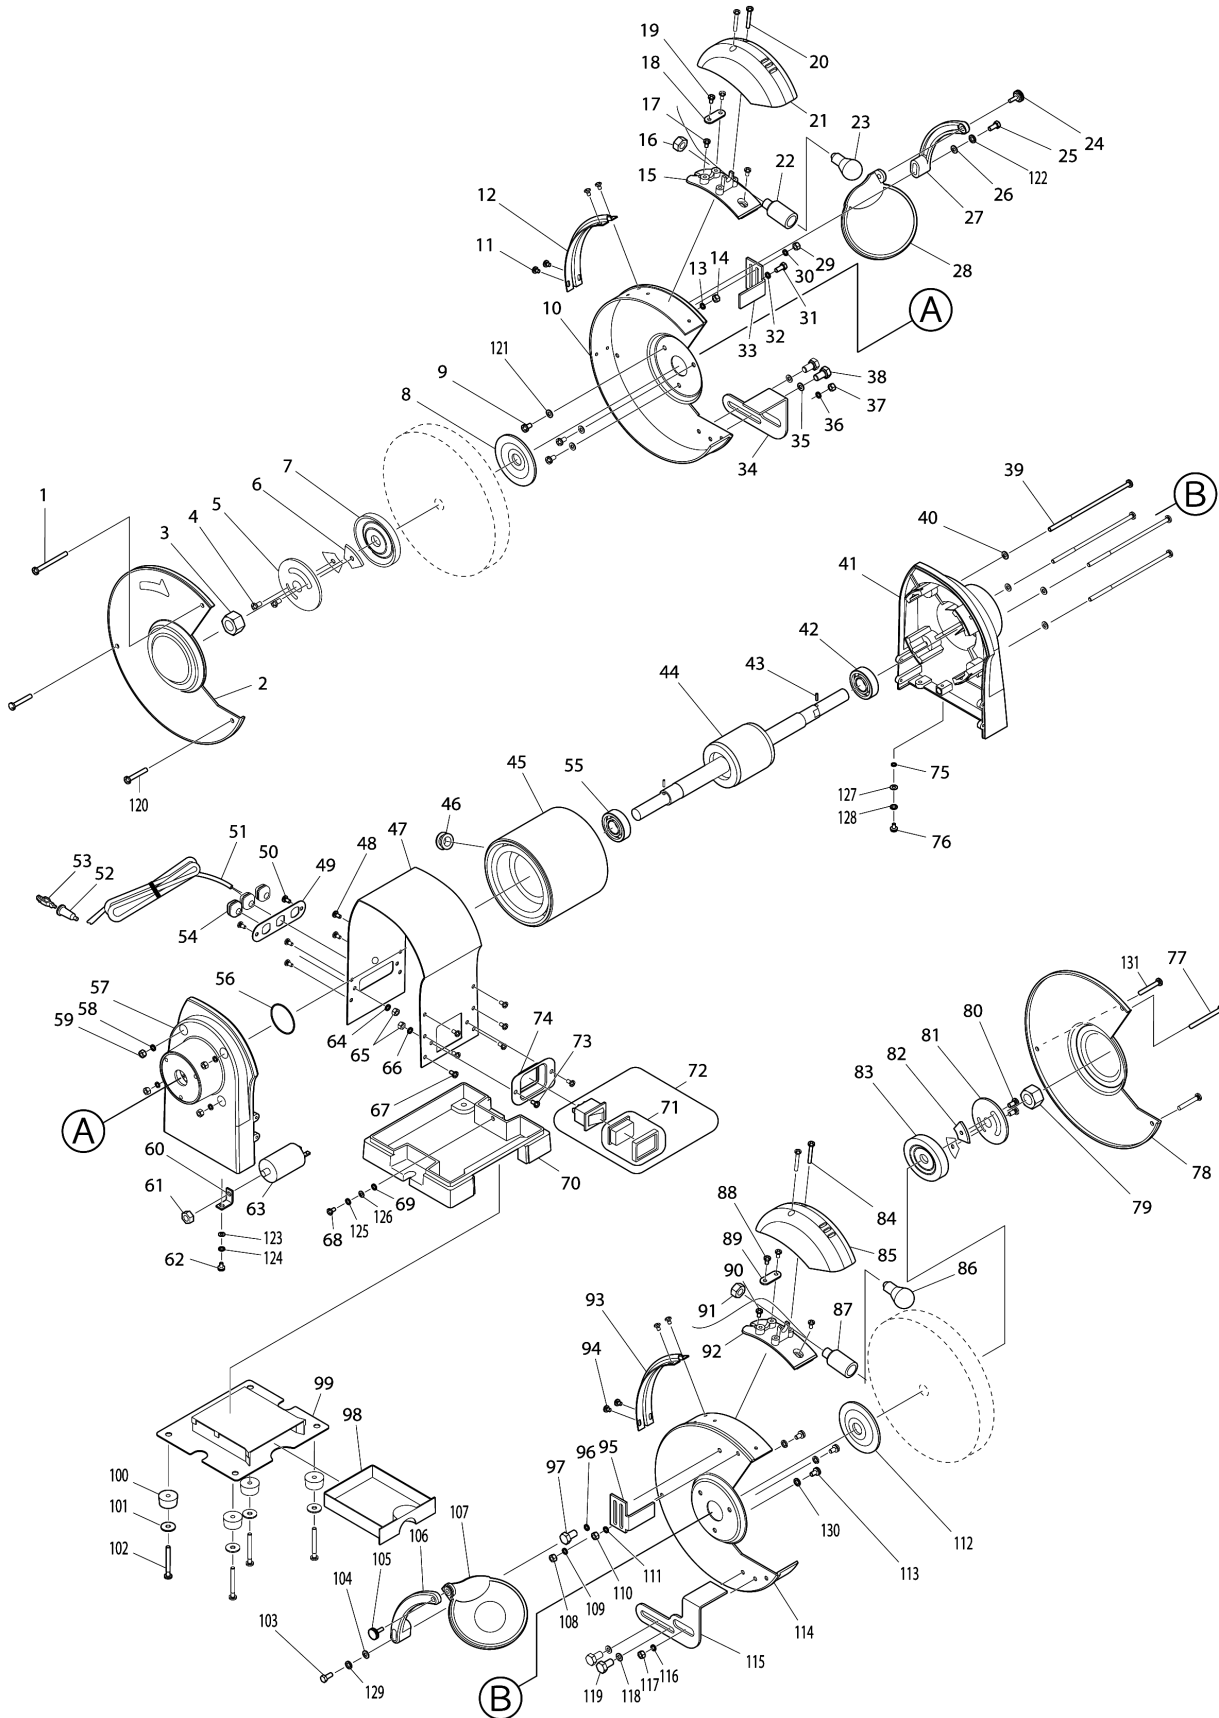

Model No.GB801 BENCH GRINDER 205MM