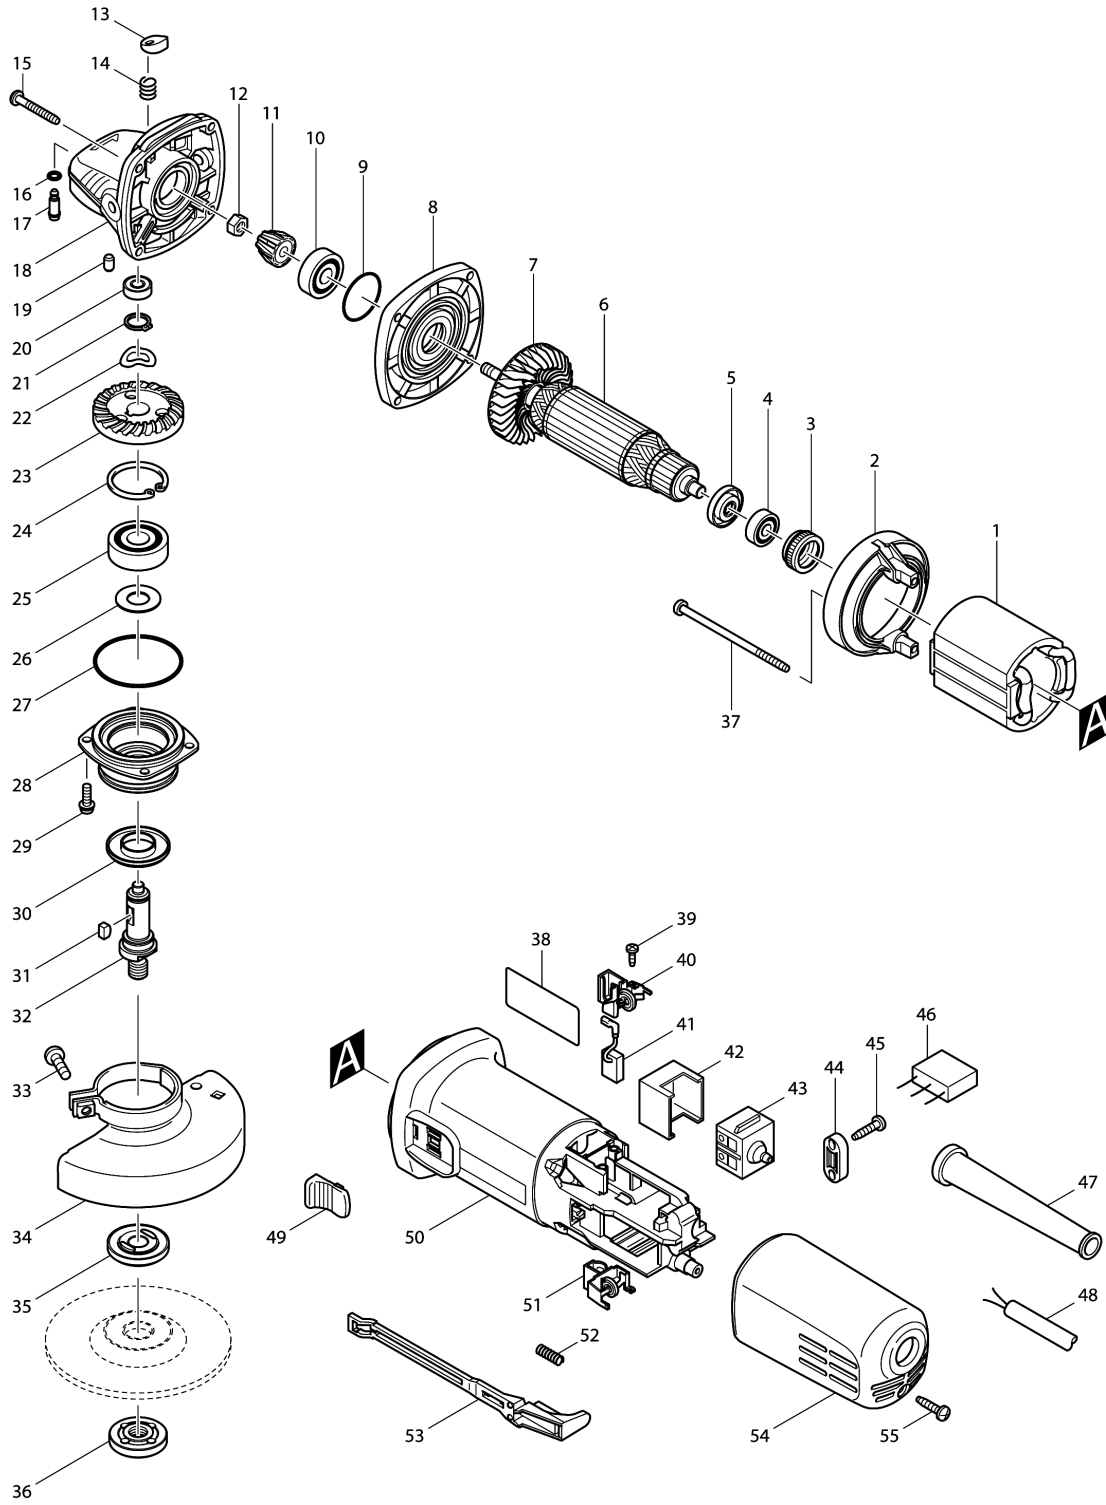

Model No.9556HN 100MM ANGLE GRINDER