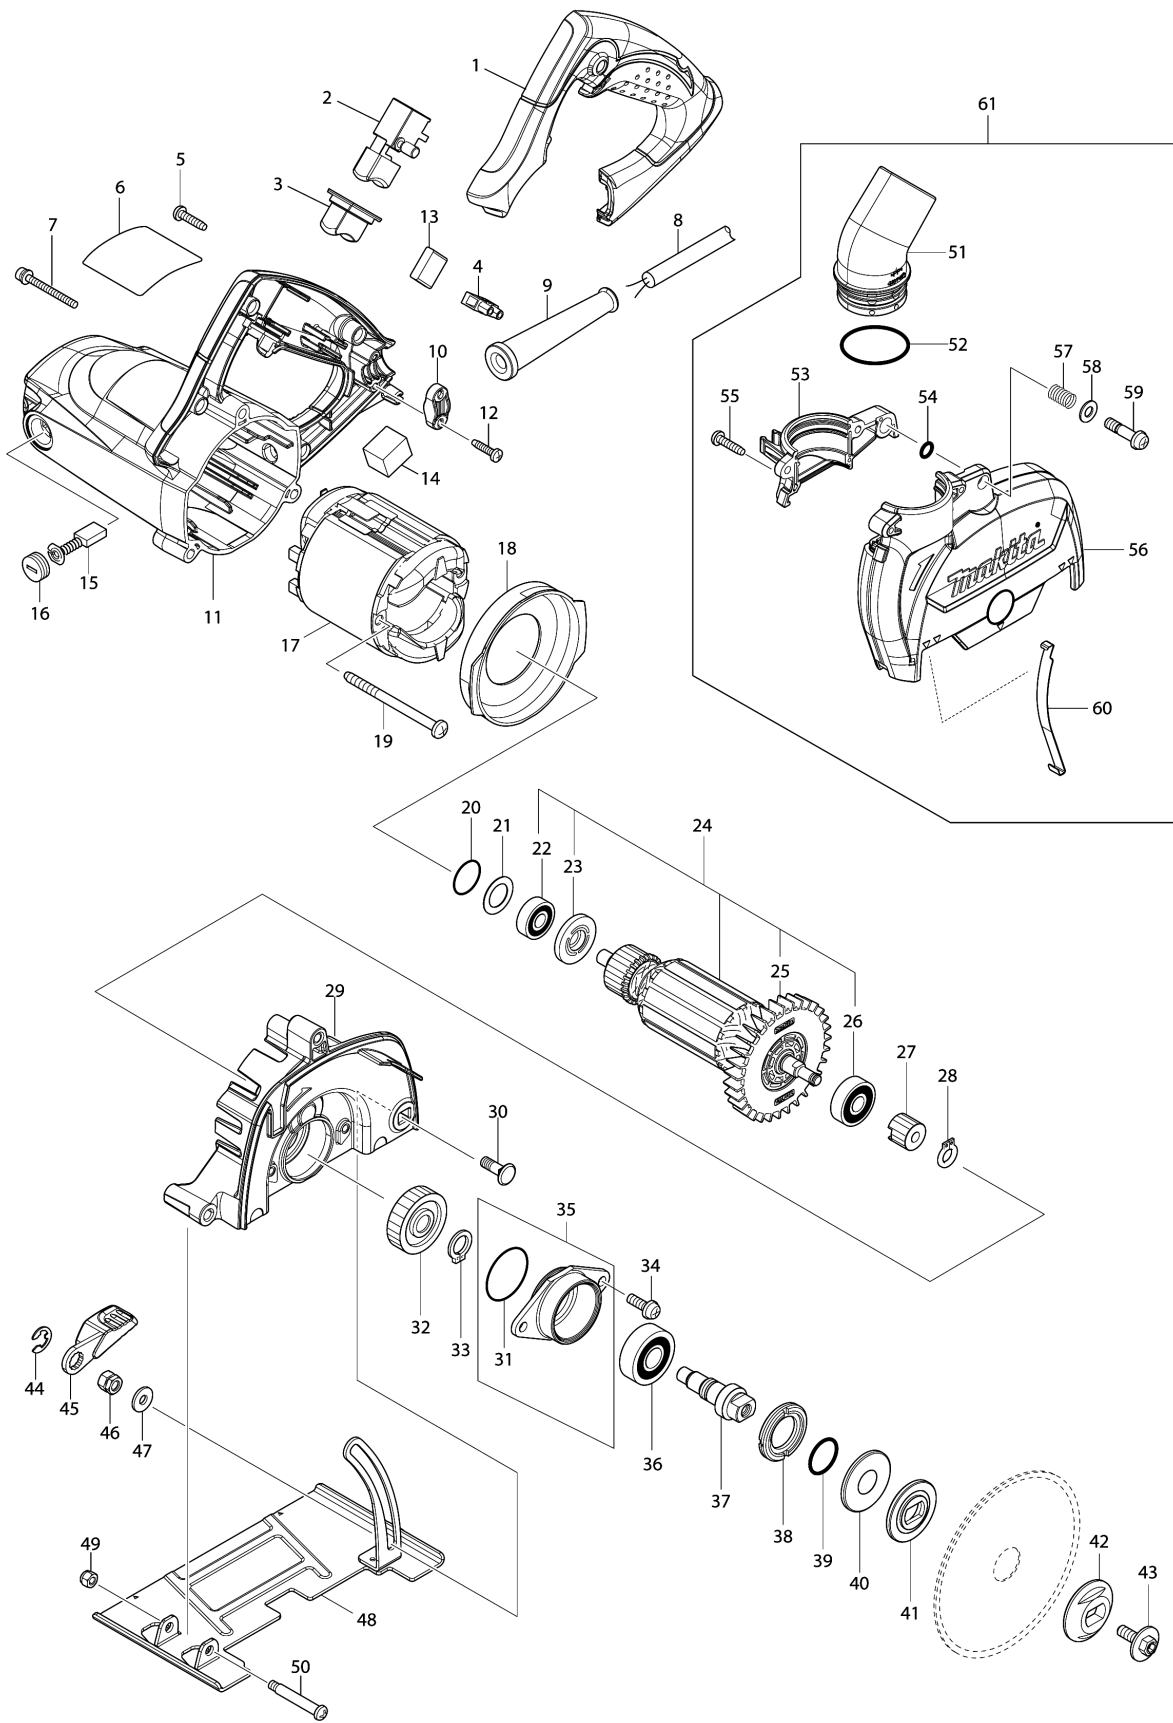

Model No.4100KB 125MM DUSTLESS CUTTER

Model No.4100KB 125MM DUSTLESS CUTTER

មុខទំនិញ	លេខផ្នែក	ព័ណ៌នា	I/C	Qty	New/Old	Sales	Purch.	Note
001	450838-7	HANDLE COVER		1				
002	651281-5	SWITCH SGEL115CDY-5		1				
003	421812-2	DUST COVER		1				
005	265995-6	TAPPING SCREW 4X18		4				
006	853U04-5	4100KB NAME PLATE		1				
007	911263-2	PAN HEAD SCREW M5X40		3				
008	691015-4	POWER SUPPLY CORD 0.75-2-2.5		1				
009	682574-9	CORD GUARD 10-90		1				
010	687140-7	STRAIN RELIEF		1				
011	141726-6	MOTOR HOUSING COMPLETE		1				
C10	643708-9	BRUSH HOLDER 5-11		2				
012	265995-6	TAPPING SCREW 4X18		2				
015	B-80379	CARBON BRUSH SET CB-303A		1				
016	643750-0	BRUSH HOLDER CAP 7-11		2				
017	599095-3	FIELD ASSY 220V		1				
C10	654020-2	RING TERMINAL		2				
C20	654501-6	CONNECTOR P-1.25		2	*			
C21	654485-8	PARALLEL SPLICE	O	2				
018	450839-5	BUFFLE PLATE		1				
019	266038-7	TAPPING SCREW 5X70		2				
020	213262-3	O RING 18		1				
021	253192-6	FLAT WASHER 14		1				
022	211395-8	BALL BEARING 608LLU		1				
023	681644-1	INSULATION WASHER		1				
024	510221-1	ARMATURE ASS'Y 220V		1				
D10		INC. 22,23,25,26						
025	240109-8	FAN 70		1				
026	211092-6	BALL BEARING 629DDW		1				
027	226695-3	HELICAL GEAR 17		1				
028	961002-0	RETAINING RING S-6		1				
029	144781-7	GEAR HOUSING COMPLETE		1				
C10	213445-5	O-RING 26		1				
030	251586-9	FLAT HEAD SQUARE NECK BOLT M6X		1				
031	213444-7	O RING 30		1				
032	226696-1	HELICAL GEAR 44		1				
033	961052-5	RETAINING RING (EXT) S-12		1				
034	911223-4	PAN HEAD SCREW M5X16		2				
035	135948-8	BEARING BOX ASSEMBLY		1				
D10		INC. 31						
036	211129-9	BALL BEARING 6201DDW		1				
037	325603-2	SPINDLE		1				
038	285858-0	BEARING RETAINER 19-33		1				
039	213279-6	O RING 18		1				
040	253397-8	CUP WASHER 15		1				
041	224423-0	INNER FLANGE 36		1				