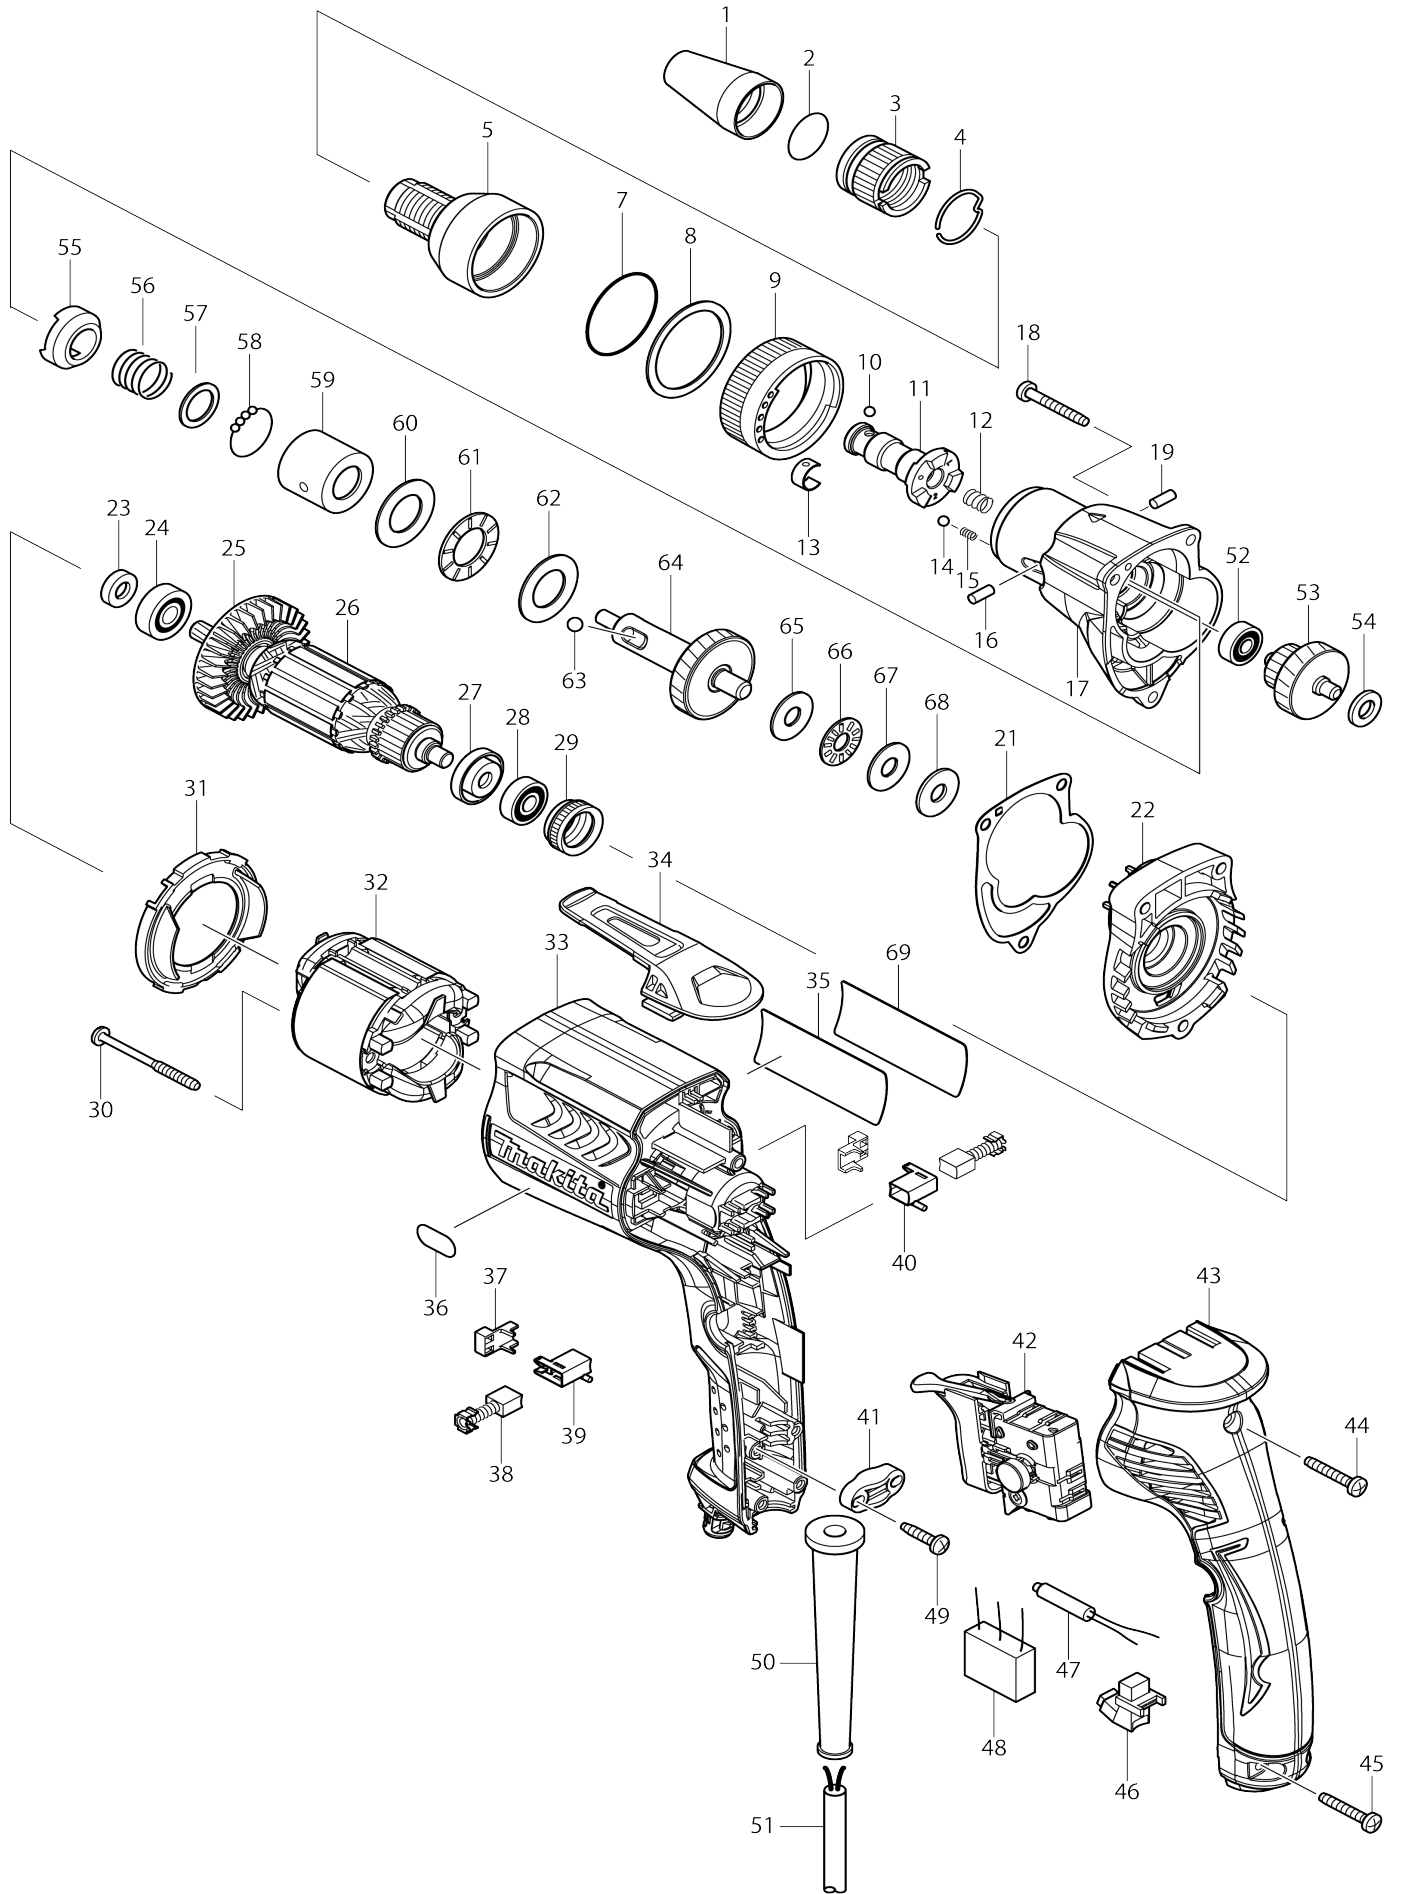

Model No.FS2700 SCREW DRIVER

Model No.FS2700 SCREW DRIVER

Item No.	Parts No.	Description	Interchangability	Q'ty	New/Old	Sales Price (USD)	Purchase Price(USD)	Note1	Note2
001	322070-2	FRONT CAP 12		1					
002	213310-8	O RING 20		1					
003	322073-6	ADJUST SLEEVE		1					
004	231940-3	RING SPRING 22		1					
005	168552-8	CLUTCH COVER A COMPLETE		1					
C10	313166-0	BRAKE RING		1					
007	213343-3	O RING 35		1					
008	253806-7	FLAT WASHER 36		1					
009	152841-1	RING 36 COMPLETE		1					
010	216001-0	STEEL BALL 3.5		1					
011	325607-4	SPINDLE 270J		1					
012	234095-3	COMPRESSION SPRING 6		1					
013	232050-9	LEAF SPRING		1					
014	216008-6	STEEL BALL 4		1					
015	233314-4	COMPRESSION SPRING 4		1					
016	268075-7	PIN 4		1					
017	318387-9	GEAR HOUSING TC		1					
018	266361-0	TAPPING SCREW 4X30		3					
019	268075-7	PIN 4		1					
021	442149-4	GASKET		1					
022	158982-1	GEAR HOUSING COVER COMPLETE		1					
023	451099-2	RING 7		1					
024	210007-0	BALL BEARING 608VV		1					
025	240083-0	FAN 52		1					
026	515764-8	ARMATURE ASSEMBLY 240V		1					
D10		INC. 23-25,27,28							
027	681636-0	INSULATION WASHER		1					
028	210062-2	BALL BEARING 607ZZ		1					
029	421868-5	LABYRINTH RUBBER RING 19		1					
030	266467-4	TAPPING SCREW 4X50		2					
031	450880-8	BAFFLE PLATE		1					
032	633693-4	FIELD 220-240V		1					
033	450877-7	MOTOR HOUSING S		1					
034	162272-6	HOOK		1					
035	867048-3	FS2700 NAME PLATE		1					
036	808574-3	INDICATION LABEL		1					
037	689111-0	SPACER		2					
038	191962-4	CARBON BRUSH CB-419		1	*				
038-1	195015-1	CARBON BRUSH SET CB-419	O	1					
039	643952-8	BRUSH HOLDER		1					
040	643953-6	BRUSH HOLDER		1					
041	687123-7	STRAIN RELIEF		1					
042	650614-1	SWITCH		1					
043	158877-8	HANDLE COVER S COMPLETE		1					
C10	263002-9	RUBBER PIN 4		2					
044	266374-1	TAPPING SCREW 4X25		1					
045	266374-1	TAPPING SCREW 4X25		2					