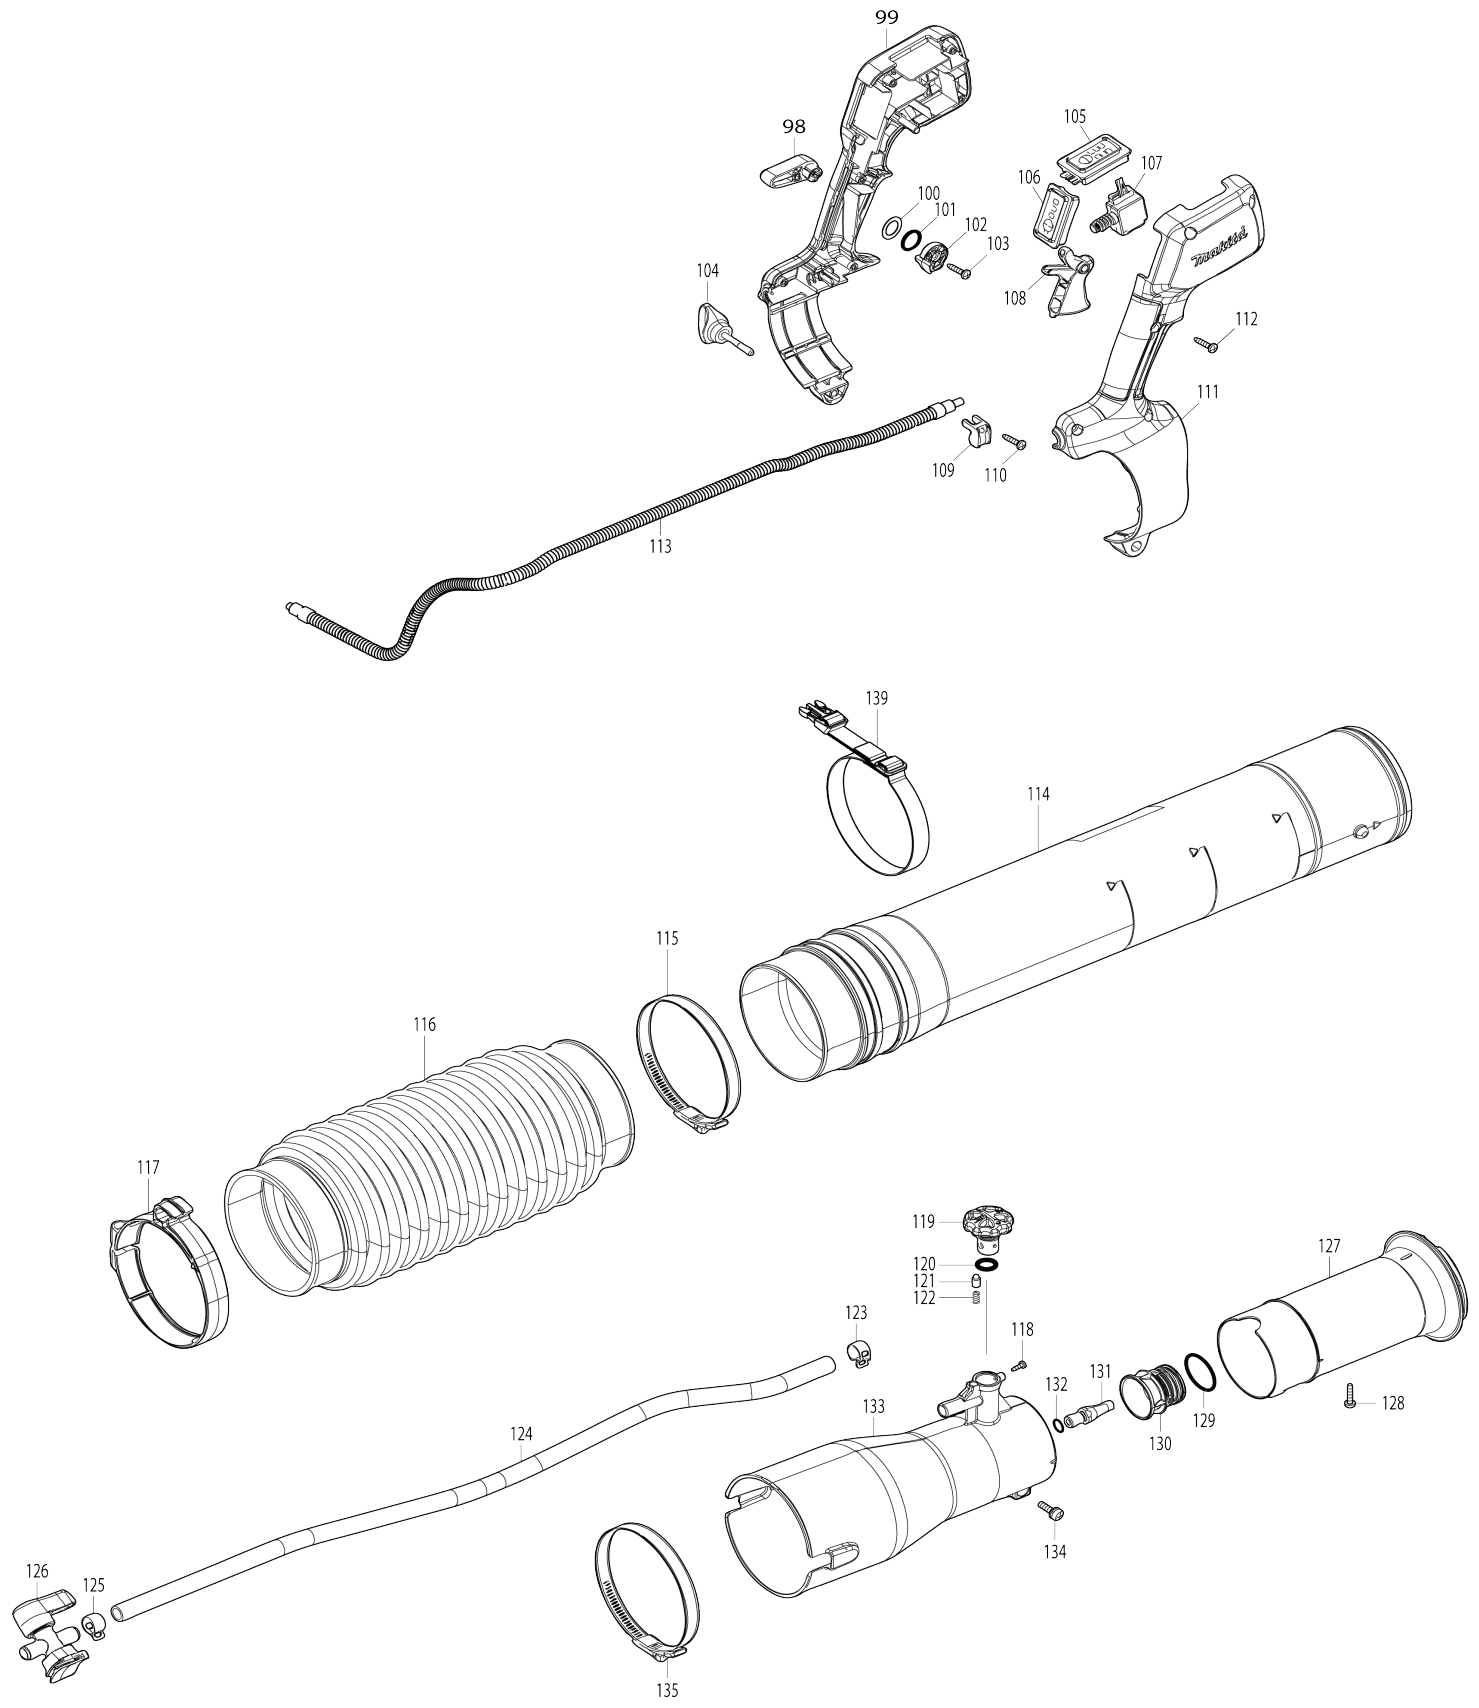

Model No.PM001G Cordless Backpack Mist Blower

Model No. PM001G Cordless Backpack Mist Blower

Model No.PM001G Cordless Backpack Mist Blower

Item No.	Parts No.	Description	Interchangability	Q'ty	New/Old	Sales Price (USD)	Purchase Price(USD)	Note1	Note2
001	162C47-1	Band R		1	*				
001-1	162D40-1	Band R	<	1					
002	162C46-3	Band L		1	*				
002-1	162D41-9	Band L	<	1					
003	961011-9	Stop ring (EXT) E-4		4					
004	141764-8	Tank cap complete		1					
005	413M64-7	Tank strainer		1					
006	413M65-5	Strainer fin		1					
007	266326-2	Binding head tapping screw 4X18		1					
009	136980-5	Tank assembly		1					
C10	422978-1	Umbrella check valve		1					
C20	256A28-4	Rod 5		4					
010	252274-1	Tapping screw 4X18 W		6					
011	162B58-0	Cushion complete		1	*				
011-1	162D10-0	Cushion complete	O	1					
012	922218-2	Hex. socket head bolt M5X14 WR		8					
013	327A95-7	Pipe frame A		1					
014	265A08-9	Pan head screw M5X20		4	*				
014-1	266963-2	Pan head screw M5X20 WR	O	4					
015	327A96-5	Pipe frame B		1					
019	413K11-6	Rubber clamp		4					
020	266326-2	Binding head tapping screw 4X18		4					
021	422977-3	Foot housing rubber		2					
026	183X85-6	Foot housing set		2					
027	266326-2	Binding head tapping screw 4X18		4					
028	141M69-4	Lower housing complete B		1					
C10	8066X9-2	Caution label		1					
029	922218-2	Hex. socket head bolt M5X14 WR		2					
030	687051-6	Strain relief		1					
031	687124-5	Strain relief		1					
032	266326-2	Binding head tapping screw 4X18		2					
033	282023-2	Hose clamp 14		1					
034	422981-2	Tube 10-45		1	*				
034-1	422C13-3	Tube 10-45	<	1					
035	282023-2	Hose clamp 14		1					
036	122D52-6	Cock assembly A		1					
C10	266326-2	Binding head tapping screw 4X18		1					
C20	457675-0	Cock lever		1					
037	282023-2	Hose clamp 14		1	*				
037-1	281045-9	Hose clamp 14	<	1					
038	422982-0	Tube 10-370		1					
039	282023-2	Hose clamp 14		1					
040	422981-2	Tube 10-45		1	*				
040-1	422C13-3	Tube 10-45	<	1					