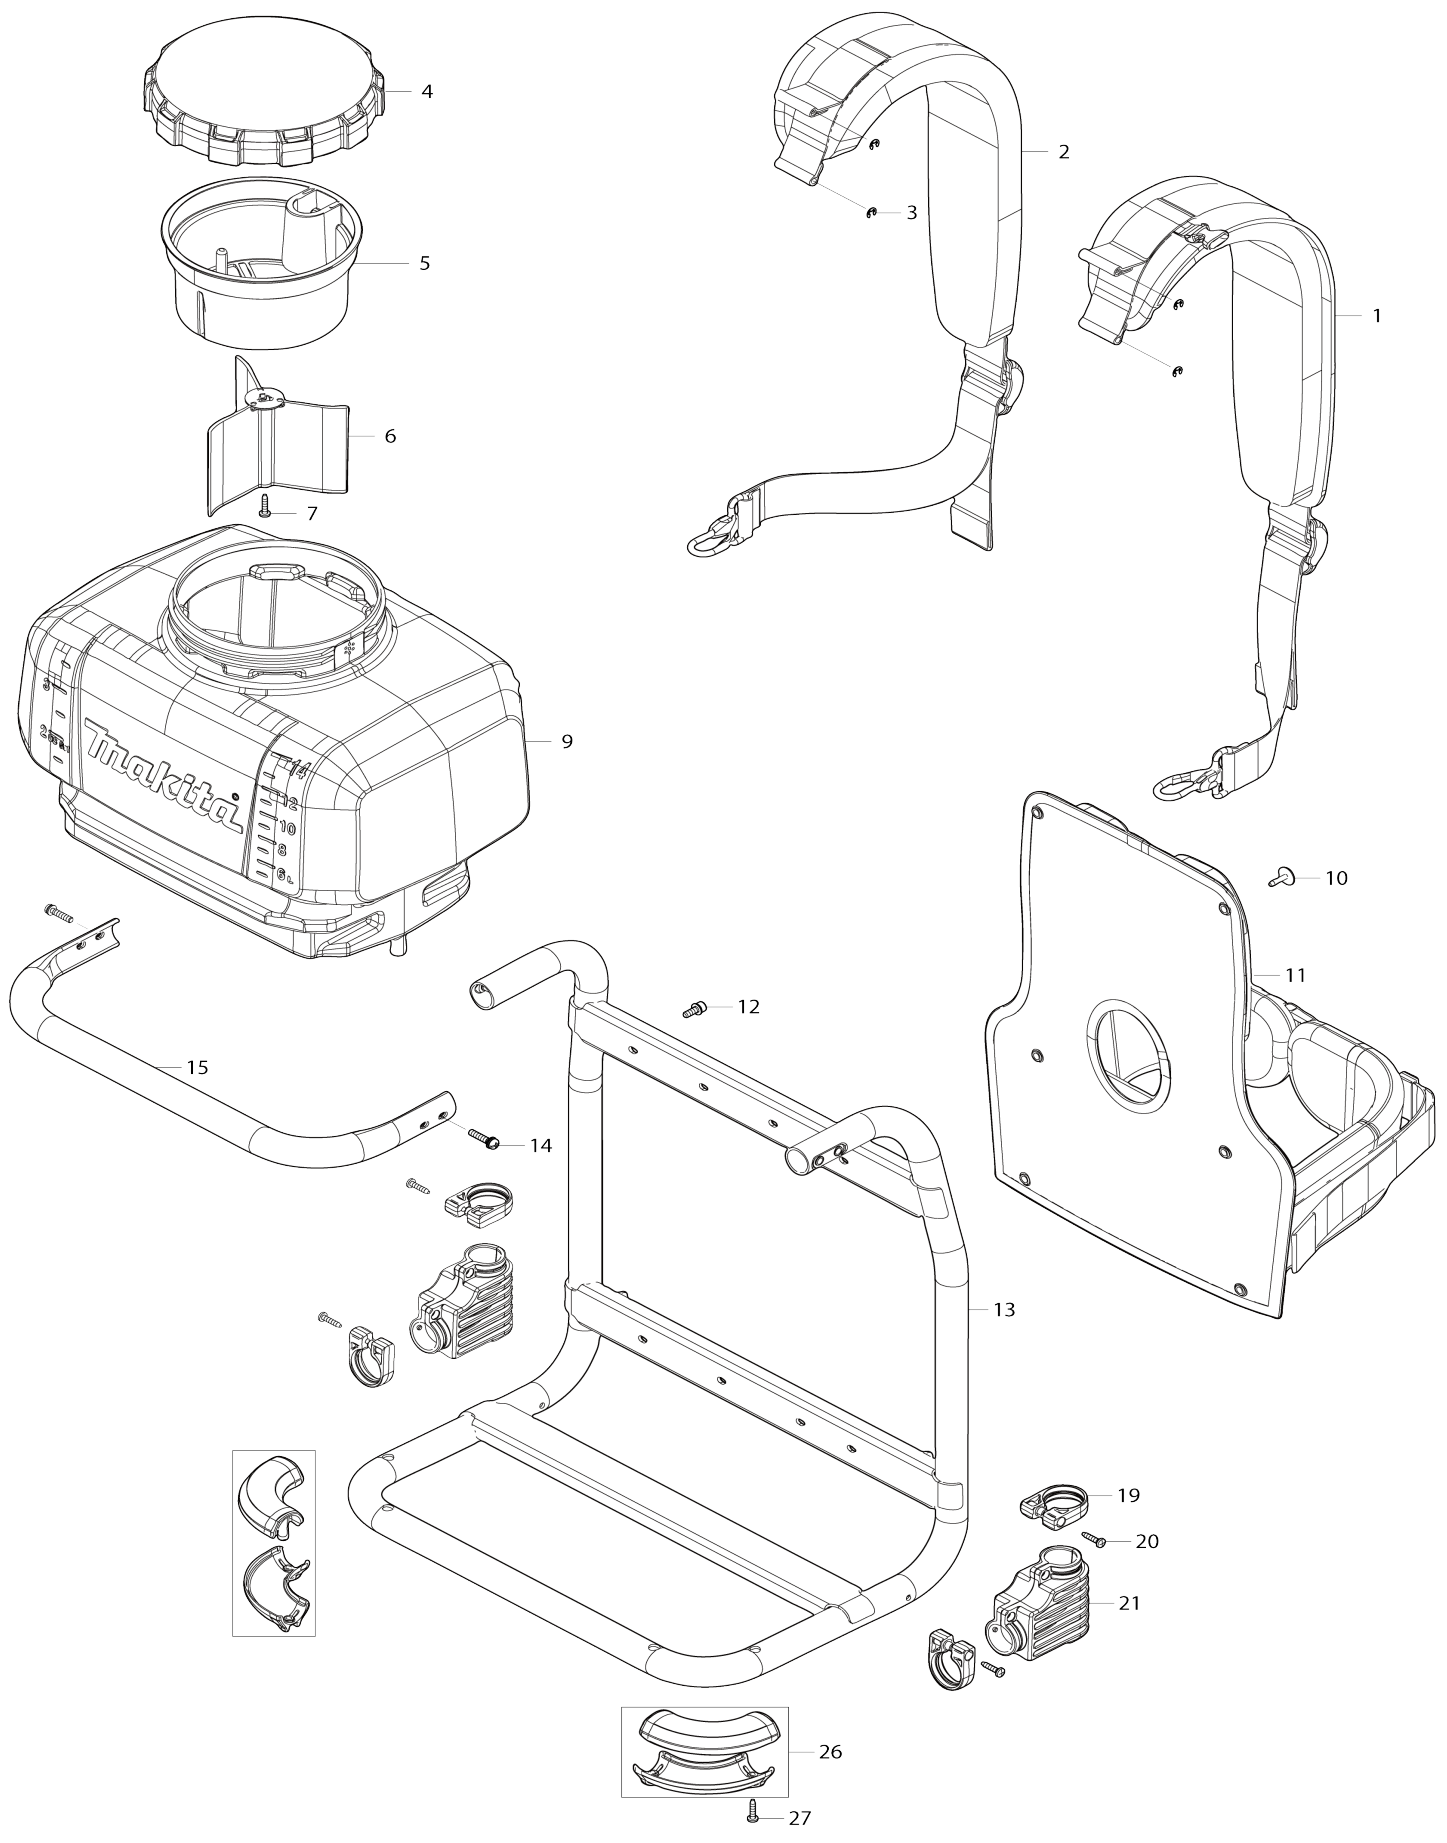

Model No.PM001G Cordless Backpack Mist Blower

Model No. PM001G Cordless Backpack Mist Blower

Model No.PM001G Cordless Backpack Mist Blower

Item No.	Parts No.	Description	Interchangability	Q'ty	New/Old	Sales Price (USD)	Purchase Price(USD)	Note1	Note2
001	162C47-1	Band R		1	*				
001-1	162D40-1	Band R	<	1					
002	162C46-3	Band L		1	*				
002-1	162D41-9	Band L	<	1					
003	961011-9	Stop ring (EXT) E-4		4					
004	141764-8	Tank cap complete		1					
005	413M64-7	Tank strainer		1					
006	413M65-5	Strainer fin		1					
007	266326-2	Binding head tapping screw 4X18		1					
009	136980-5	Tank assembly		1					
C10	422978-1	Umbrella check valve		1					
C20	256A28-4	Rod 5		4					
010	252274-1	Tapping screw 4X18 W		6					
011	162B58-0	Cushion complete		1	*				
011-1	162D10-0	Cushion complete	O	1					
012	922218-2	Hex. socket head bolt M5X14 WR		8					
013	327A95-7	Pipe frame A		1					
014	265A08-9	Pan head screw M5X20		4	*				
014-1	266963-2	Pan head screw M5X20 WR	O	4					
015	327A96-5	Pipe frame B		1					
019	413K11-6	Rubber clamp		4					
020	266326-2	Binding head tapping screw 4X18		4					
021	422977-3	Foot housing rubber		2					
026	183X85-6	Foot housing set		2					
027	266326-2	Binding head tapping screw 4X18		4					
028	141M69-4	Lower housing complete B		1					
C10	8066X9-2	Caution label		1					
029	922218-2	Hex. socket head bolt M5X14 WR		2					
030	687051-6	Strain relief		1					
031	687124-5	Strain relief		1					
032	266326-2	Binding head tapping screw 4X18		2					
033	282023-2	Hose clamp 14		1					
034	422981-2	Tube 10-45		1	*				
034-1	422C13-3	Tube 10-45	<	1					
035	282023-2	Hose clamp 14		1					
036	122D52-6	Cock assembly A		1					
C10	266326-2	Binding head tapping screw 4X18		1					
C20	457675-0	Cock lever		1					
037	282023-2	Hose clamp 14		1	*				
037-1	281045-9	Hose clamp 14	<	1					
038	422982-0	Tube 10-370		1					
039	282023-2	Hose clamp 14		1					
040	422981-2	Tube 10-45		1	*				
040-1	422C13-3	Tube 10-45	<	1					