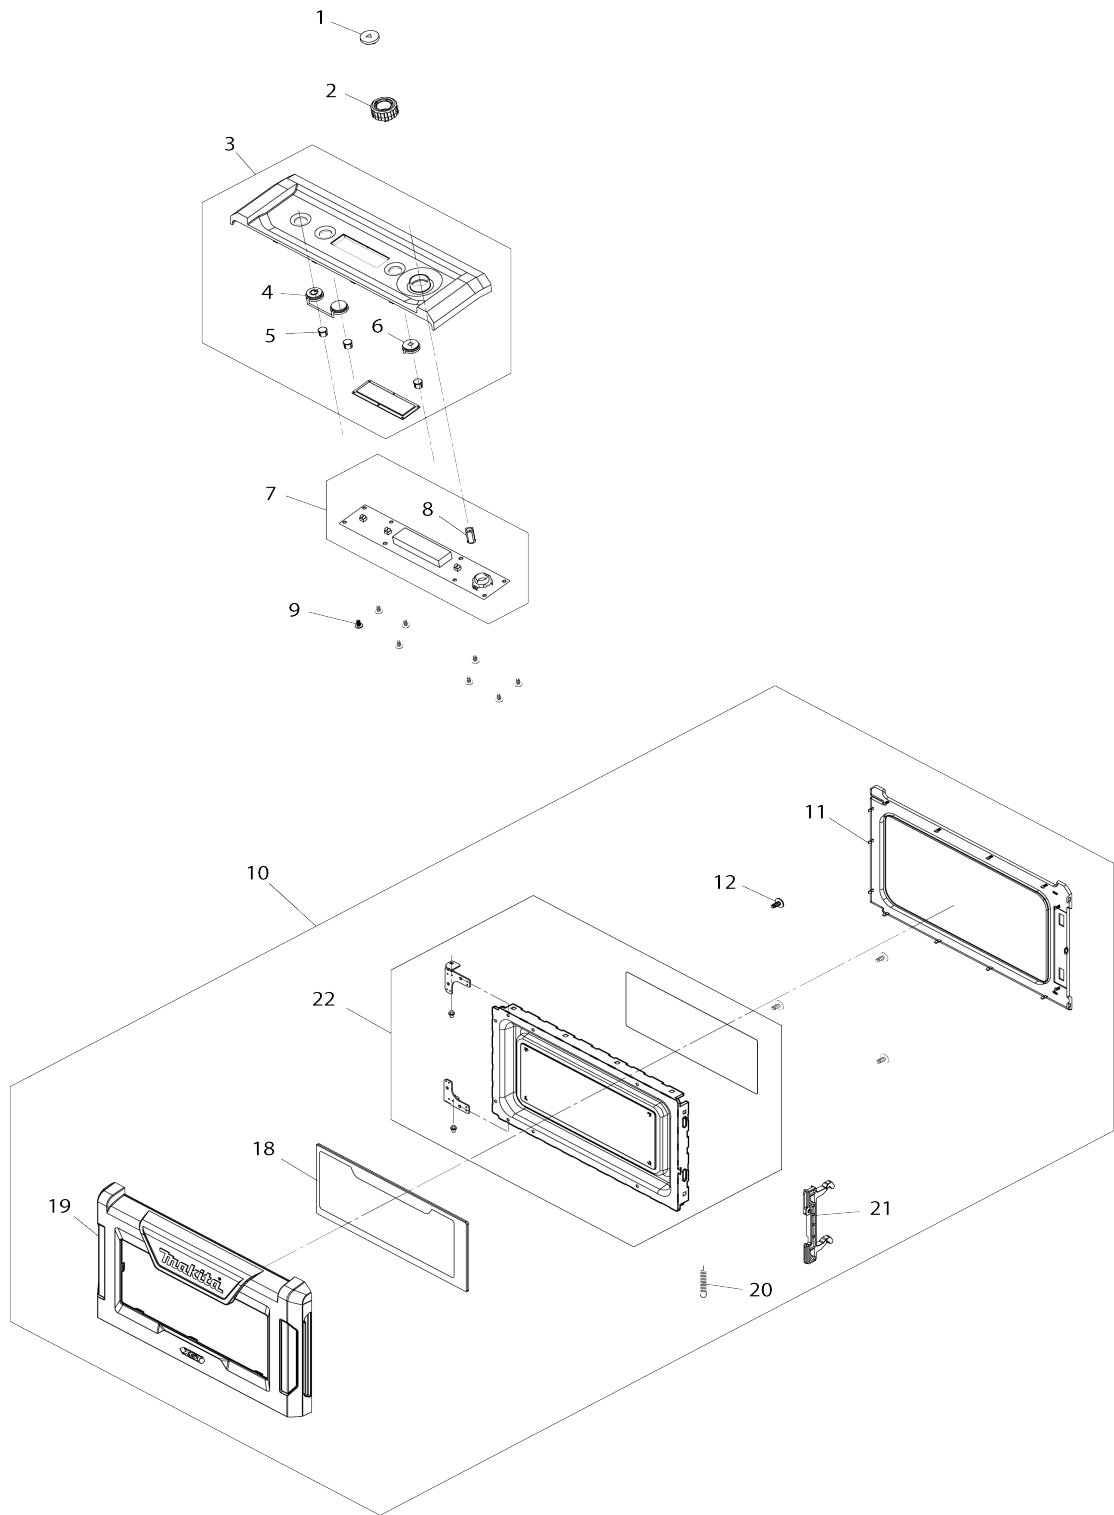

Model No.MW001G Cordless Microwave

Model No.MW001G Cordless Microwave

Model No.MW001G Cordless Microwave

Item No.	Parts No.	Description	Interchangability	Q'ty	New/Old	Sales Price (USD)	Purchase Price(USD)	Note1	Note2
001	WL00000334	START BUTTON		1					
002	WL00000335	KNOB		1					
003	WL00000336	CONTROL PANEL ASS'Y		1	*				
003		INC. 4-6			*				
003-1	WL00000439	CONTROL PANEL ASS'Y	<	1					
003-1		INC. 4-6							
004	WL00000337	POWER BUTTON		1					
005	WL00000338	LIGHT GUIDE		3	*				
005-1	WL00000440	LIGHT GUIDE	<	3					
006	WL00000339	STOP BUTTON		1					
007	WL00000340	CONTROL BOARD ASS'Y		1					
007		INC. 8							
008	WL00000341	INNER BUTTON		1					
009	WL00000342	SCREW ST3X6		8					
010	WL00000420	DOOR ASS'Y		1					
010		INC. 11,12,18-22							
011	WL00000344	DOOR GASKET		1					
012	WL00000345	SCREW 4X8		4					
018	WL00000352	DOOR SCREEN		1					
019	WL00000353	DOOR PANEL		1					
020	WL00000354	LATCH SPRING		1					
021	WL00000355	DOOR HOOK		1					
022	WL00000346	DOOR FRAME ASS'Y		1					
023	WL00000356	FILTER BRACKET ASS'Y		1					
024	WL00000357	SPONGE		1					
025	WL00000359	FOOT_L		1					
026	WL00000360	FOOT_R		1					
027	WL00000361	USB COVER		1					
028	WL00000358	VENT GRILLE ASS'Y		1					
028		INC. 25-27							
029	WL00000362	USB PCB ASS'Y		1					
030	WL00000363	LEAD UNIT USB		1					
031	WL00000342	SCREW ST3X6		2					
032	WL00000364	SCREW CT4X8		2					
033	WL00000345	SCREW 4X8		3					
034	WL00000345	SCREW 4X8		6					
036	WL00000367	INVERTER BRACKET		1					
037	WL00000368	PCB BOARD		1	*				
037-1	WL00000430	PCB BOARD	<	1					
038	WL00000342	SCREW ST3X6		4					
039	WL00000369	POWER BOARD		1					
040	WL00000342	SCREW ST3X6		4					
041	WL00000370	MAIN HARNESS		1					
042	WL00000371	SCREW CT4X5		1					
043	WL00000372	POWER CORD (WHITE)		1					
044	WL00000373	POWER CORD (BLACK)		1					
045	WL00000374	POWER CORD (RED)		1					