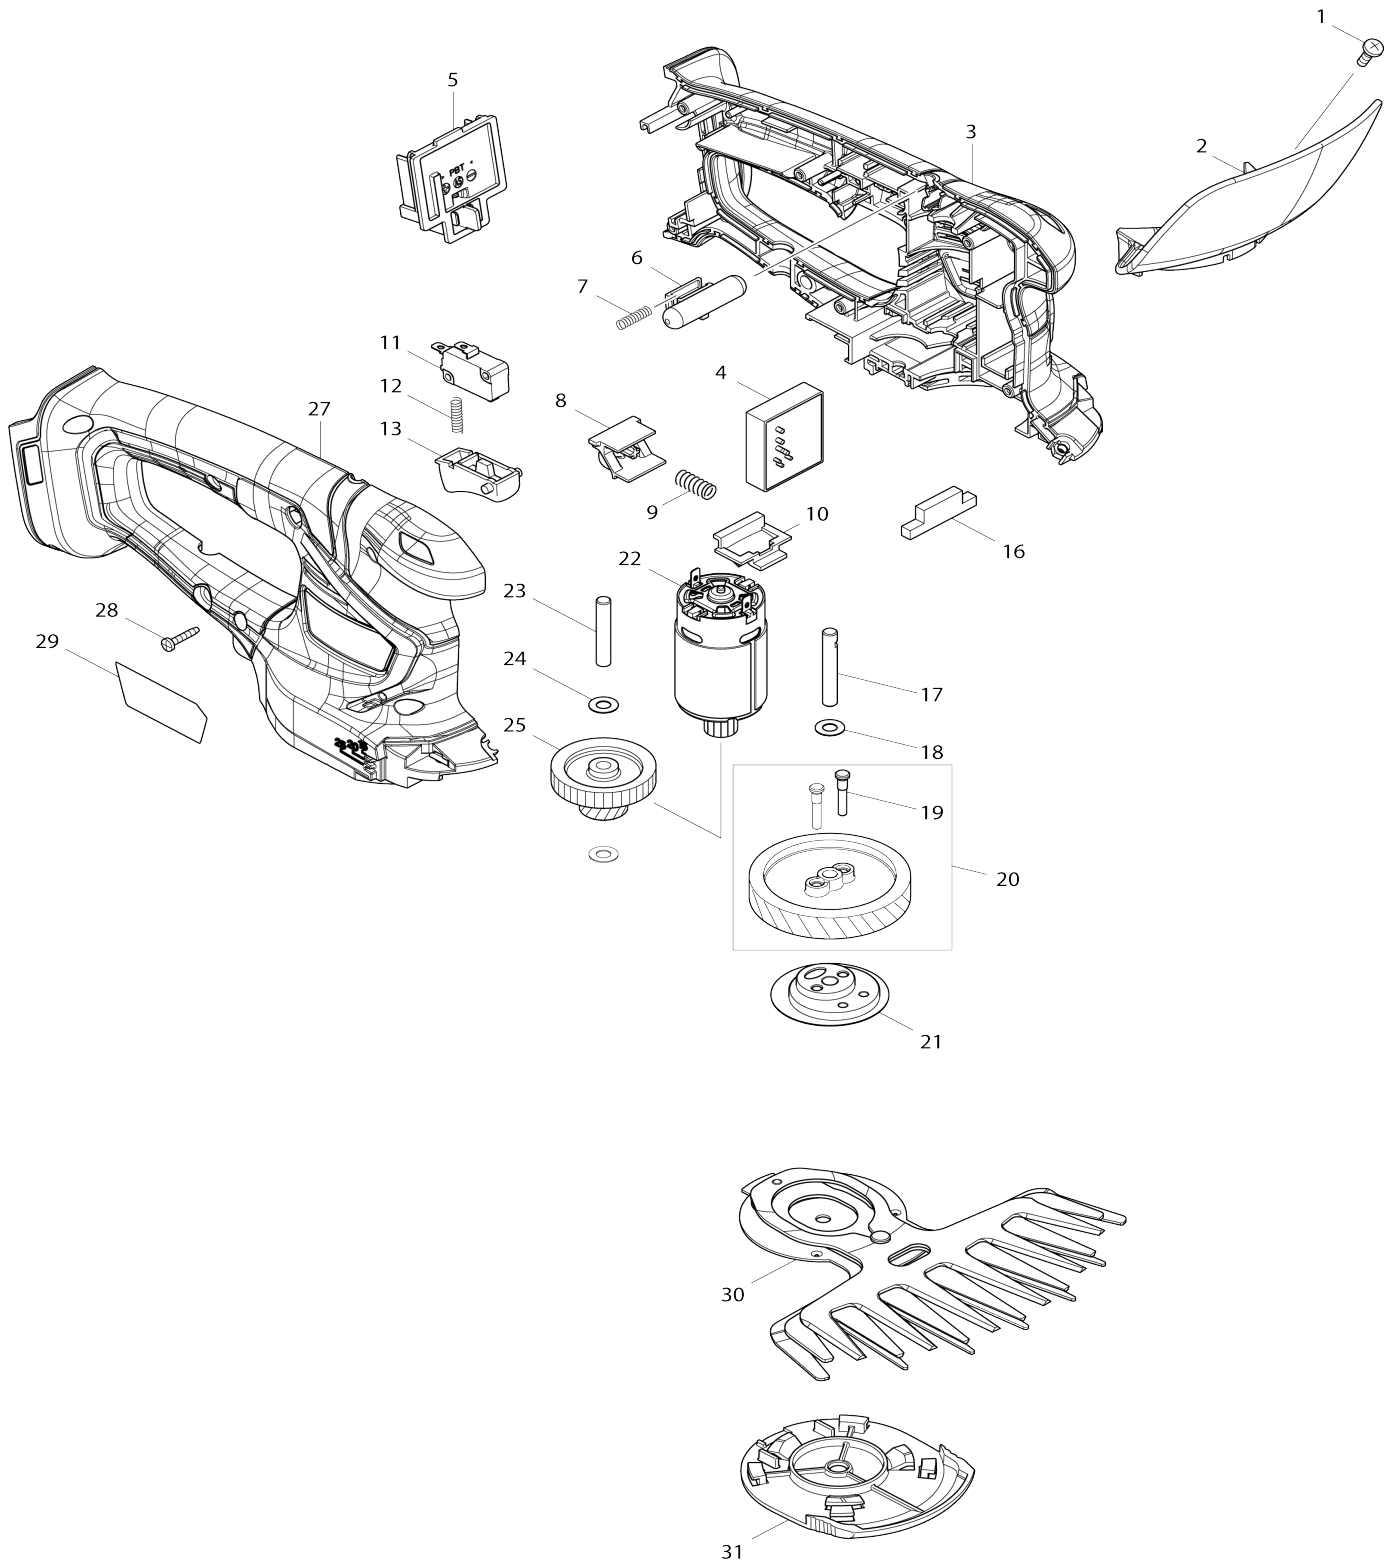

Model No.DUM604 Cordless Grass Shear

Model No.DUM604 Cordless Grass Shear

Item No.	Parts No.	Description	Interchangability	Q'ty	New/Old	Sales Price (USD)	Purchase Price(USD)	Note1	Note2
001	915116-7	Binding head screw M4X12		1					
002	144342-3	Protector complete		1	*				
C10	819948-3	Caution label		1	*				
002-1	140V97-0	Protector complete	<	1	*				
C10	819948-3	Caution label		1	*				
C11	819948-3	Caution label	<	1	*				
002-2	1410D3-4	Protector complete	O	1					
C12	8072W3-6	Caution label	O	1					
003	183G03-2	Housing set		1	*				
C10	931102-0	Hex. nut M4		1	*				
C20	263005-3	Rubber pin 6		2	*				
C30	346275-0	Plate		2	*				
003		INC. 27			*				
003-1	183U53-1	Housing set	S	1					
C10	931102-0	Hex. nut M4		1					
C20	263005-3	Rubber pin 6		2					
C30	346275-0	Plate		2					
003-1		INC. 27							
004	620647-0	Controller		1	*				
004-1	620E35-1	Controller	<	1					
005	643852-2	Terminal		1					
006	452438-9	Lock off button		1	*				
006-1	413A16-6	Lock off button	S	1					
007	231473-8	Compression spring 4		1					
008	457534-8	Slide plate		1					
009	234339-1	Compression spring 6		1					
010	454879-5	Lock lever		1					
011	650744-8	Switch D3V-16-3C26		1					
012	231473-8	Compression spring 4		1					
013	417564-1	Switch lever		1					
016	451814-4	Dust guard		1					
017	268254-7	Pin 6		1					
018	253715-0	Flat washer 6		1					
019	268256-3	Flat fillister HD. pin 4		2					
020	135883-0	Helical gear 47 assembly		1					
020		INC. 19							
021	161598-3	Crank complete		1					
022	629943-3	DC motor		1					
023	268076-5	Pin 6		1					
024	253715-0	Flat washer 6		2					
025	226831-1	Gear 12-31		1					
027	183G03-2	Housing set		1	*				
C10	931102-0	Hex. nut M4		1	*				
C20	263005-3	Rubber pin 6		2	*				
C30	346275-0	Plate		2	*				
027		INC. 3			*				
027-1	183U53-1	Housing set	S	1					