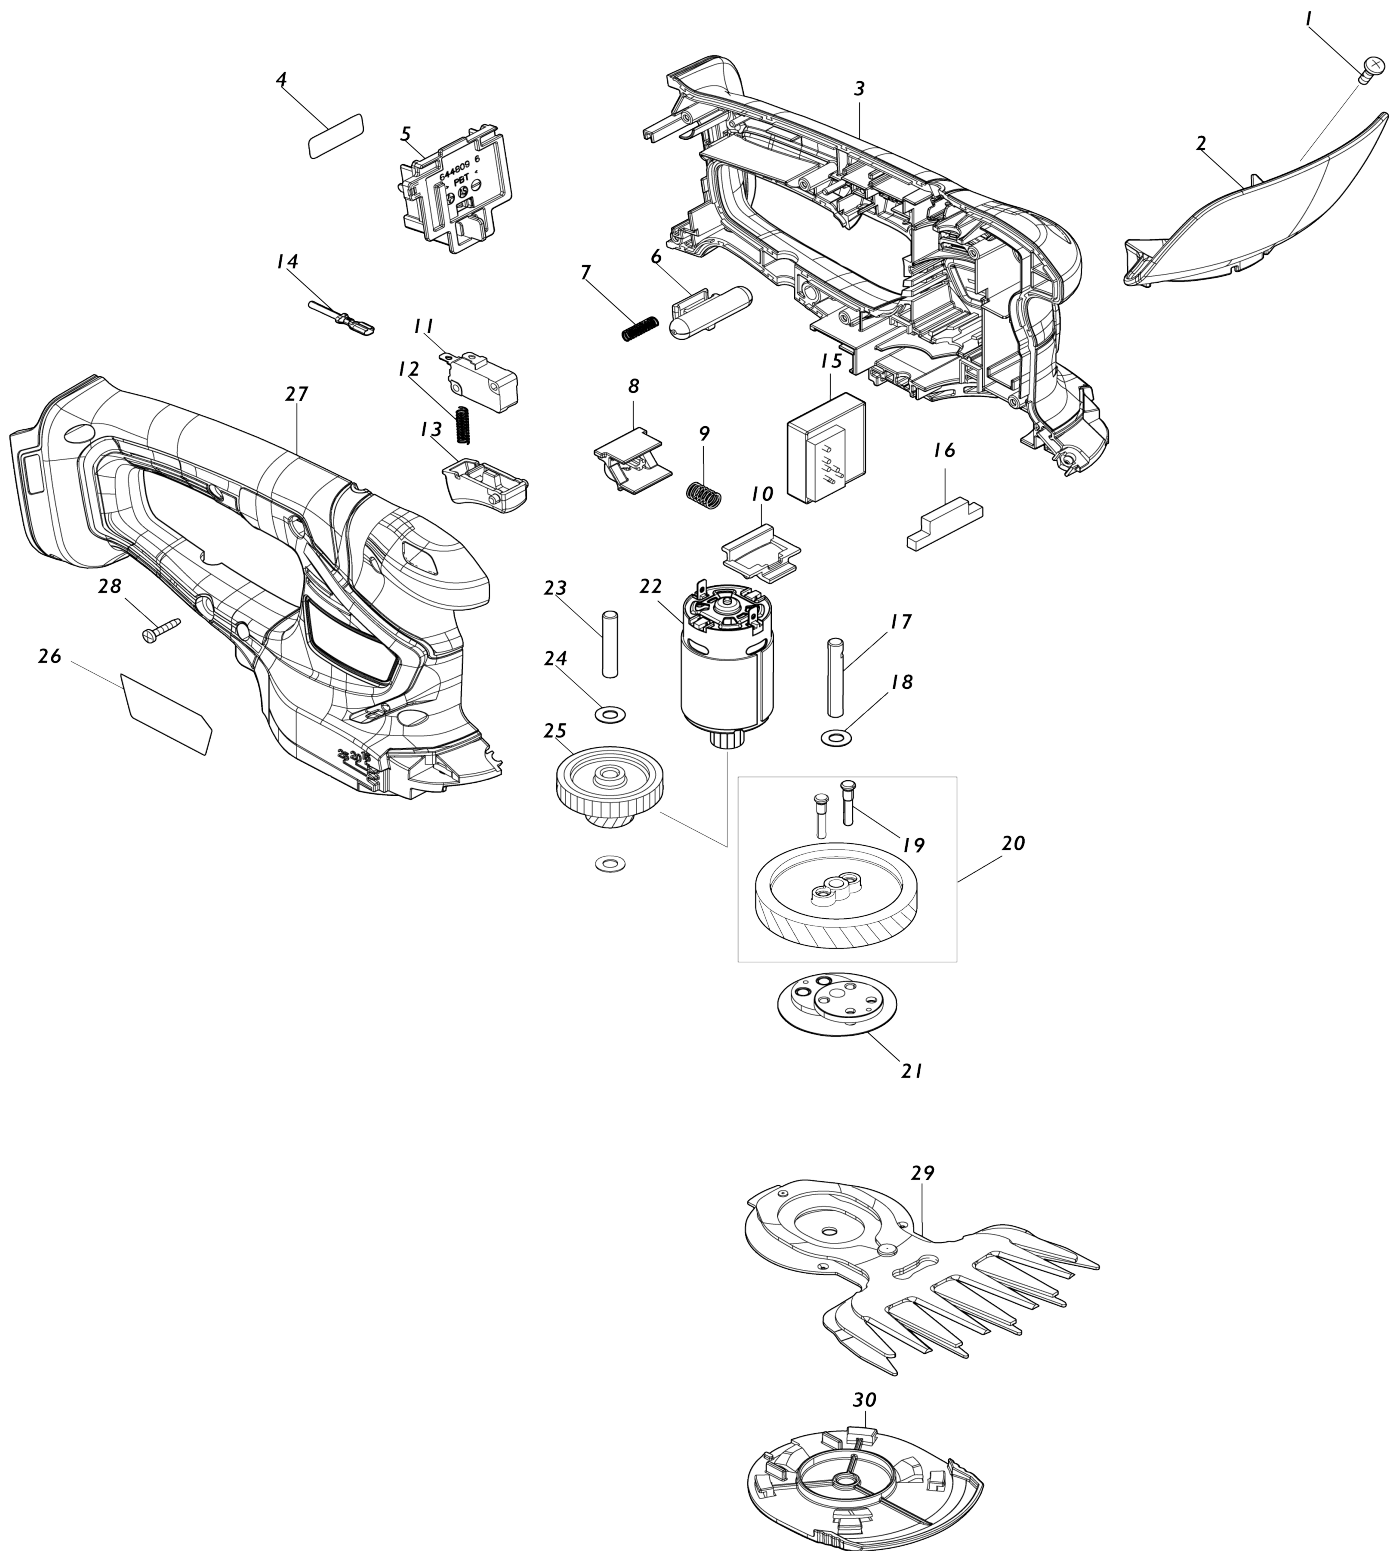

Model No.DUM111 Cordless Grass Shear

Model No.DUM111 Cordless Grass Shear

Item No.	Parts No.	Description	Interchangability	Q'ty	New/Old	Sales Price (USD)	Purchase Price(USD)	Note1	Note2
001	915116-7	Binding head screw M4X12		1					
002	141C31-9	Protector complete		1	*				
C10	8030K3-8	Caution label		1	*				
002-1	140V97-0	Protector complete	<	1	*				
C10	819948-3	Caution label		1	*				
C11	819948-3	Caution label	<	1	*				
002-2	1410D3-4	Protector complete	O	1					
C12	8072W3-6	Caution label	O	1					
003	183G03-2	Housing set		1	*				
C10	931102-0	Hex. nut M4		1	*				
C20	346275-0	Plate		2	*				
C30	263005-3	Rubber pin 6		2	*				
003		INC. 27			*				
003-1	183U53-1	Housing set	S	1					
C10	931102-0	Hex. nut M4		1					
C20	346275-0	Plate		2					
C30	263005-3	Rubber pin 6		2					
003-1		INC. 27							
004	811957-8	Serial No. label DUM111		1					
005	644809-6	Terminal		1	*				
005-1	643852-2	Terminal	<	1					
006	452438-9	Lock off button		1	*				
006-1	413A16-6	Lock off button	S	1					
007	231473-8	Compression spring 4		1					
008	457534-8	Slide plate		1					
009	234339-1	Compression spring 6		1					
010	454879-5	Lock lever		1					
011	650744-8	Switch D3V-16-3C26		1					
012	231473-8	Compression spring 4		1					
013	417564-1	Switch lever		1					
014	632S19-1	Lead unit		1					
015	620E35-1	Controller		1					
016	451814-4	Dust guard		1					
017	268254-7	Pin 6		1					
018	253715-0	Flat washer 6		1					
019	268256-3	Flat fillister HD. pin 4		2					
020	135883-0	Helical gear 47 assembly		1					
020		INC. 19							
021	161598-3	Crank complete		1					
022	629943-3	DC motor		1					
023	268076-5	Pin 6		1					
024	253715-0	Flat washer 6		2					
025	226831-1	Gear 12-31		1					
026	811949-7	Name plate DUM111		1					
027	183G03-2	Housing set		1	*				
C10	931102-0	Hex. nut M4		1	*				
C20	346275-0	Plate		2	*				