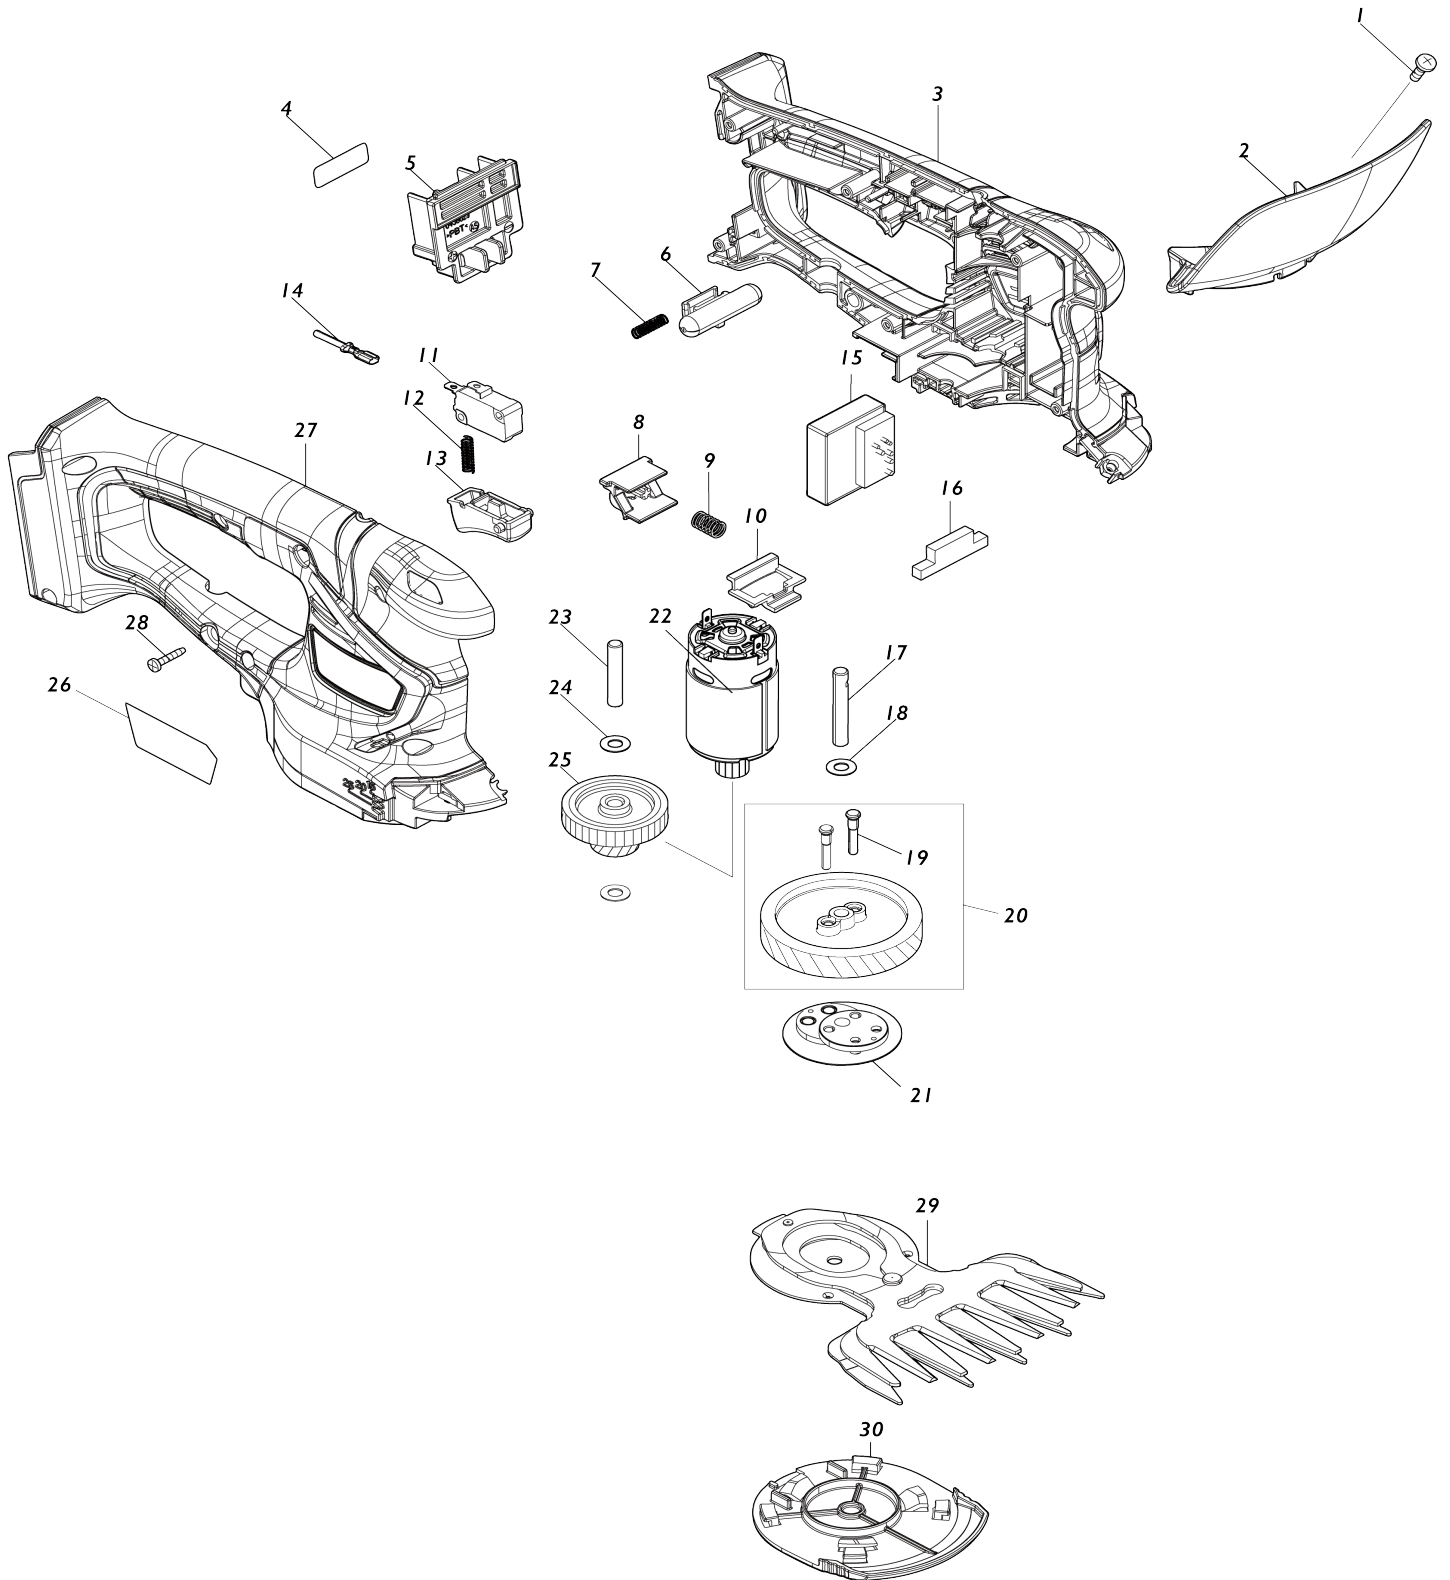

# Model No.UM110D 110MM CORDLESS GRASS SHEAR

Model No.UM110D 110MM CORDLESS GRASS SHEAR

Item No.	Parts No.	Description	Interchangeability	Q'ty	New/Old	Sales Price (USD)	Purchase Price(USD)	Note1	Note2
001	915116-7	BINDING HEAD SCREW M4X12		1					
002A	141C31-9	PROTECTOR COMPLETE		1	*				
C10	8030K3-8	CAUTION LABEL		1	*				
002-1 A	140V97-0	PROTECTOR COMPLETE	<	1	*				
C10	819948-3	CAUTION LABEL		1	*				
C11	819948-3	CAUTION LABEL	<	1	*				
002-1 B	140V97-0	PROTECTOR COMPLETE		1	*				
C10	819948-3	CAUTION LABEL		1	*				
C11	819948-3	CAUTION LABEL	<	1	*				
002-2	1410D3-4	PROTECTOR COMPLETE	O	1					
C12	8072W3-6	CAUTION LABEL	O	1					
003	183G07-4	HOUSING SET		1	*				
C10	931102-0	HEX. NUT M4		1	*				
C20	346275-0	PLATE		2	*				
003		INC. 27			*				
003-1	183U49-2	HOUSING SET	S	1					
C10	931102-0	HEX. NUT M4		1					
C20	346275-0	PLATE		2					
003-1		INC. 27							
004	811935-8	UM110D SERIAL NO. LABEL		1					
005	643862-9	TERMINAL		1					
006	452438-9	LOCK OFF BUTTON		1	*				
006-1	413A16-6	LOCK OFF BUTTON	S	1					
007	231473-8	COMPRESSION SPRING 4		1					
008	454878-7	SLIDE PLATE		1					
009	234339-1	COMPRESSION SPRING 6		1					
010	454879-5	LOCK LEVER		1					
011	650744-8	SWITCH D3V-16-3C26		1					
012	231473-8	COMPRESSION SPRING 4		1					
013	417564-1	SWITCH LEVER		1					
014	632519-1	LEAD UNIT		1					
015	620E39-3	CONTROLLER		1					
016	451814-4	DUST GUARD		1					
017	268254-7	PIN 6		1					
018	253715-0	FLAT WASHER 6		1					
019	268256-3	PIN 4		2					
020	135883-0	HELICAL GEAR 47 ASS'Y		1					
020		INC. 19							
021	161598-3	CRANK COMPLETE		1					
022	629943-3	DC MOTOR		1					
023	268076-5	PIN 6		1					
024	253715-0	FLAT WASHER 6		2					
025	226831-1	GEAR 12-31		1					
026	811932-4	UM110D NAME PLATE		1					
027	183G07-4	HOUSING SET		1	*				
C10	931102-0	HEX. NUT M4		1	*				